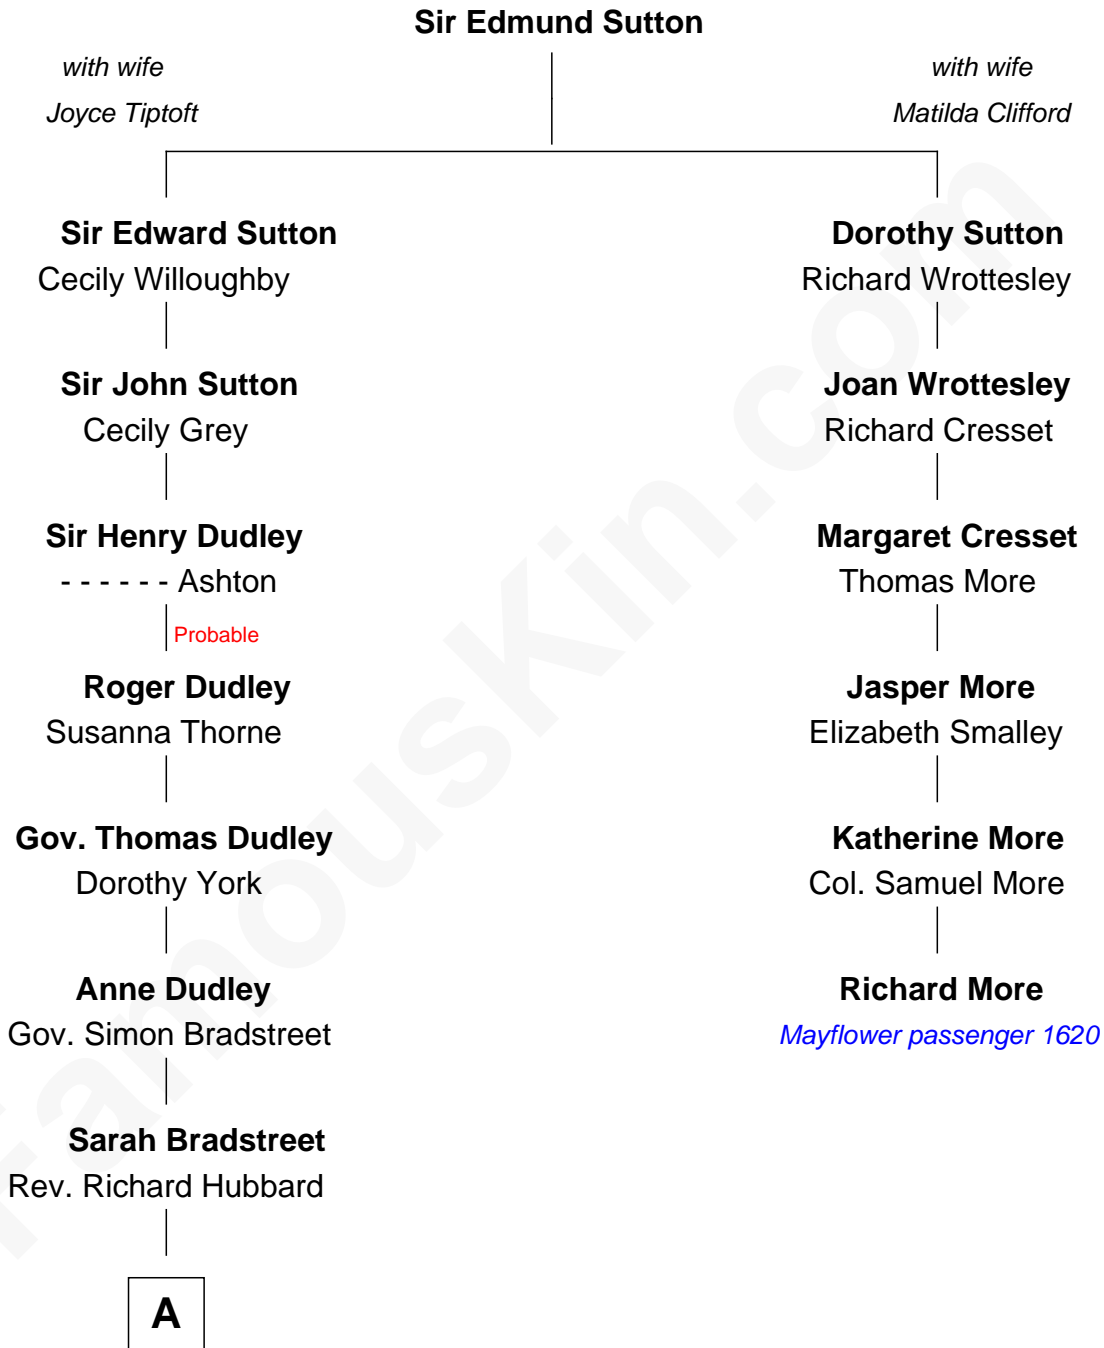

FamousKin.com

Relationship Chart of

Jane (Appleton) Pierce

First Lady of President Franklin Pierce

5th cousin 5 times removed of

Richard More

(c1614 - c1696) Mayflower passenger 1620

MAYFLOWER