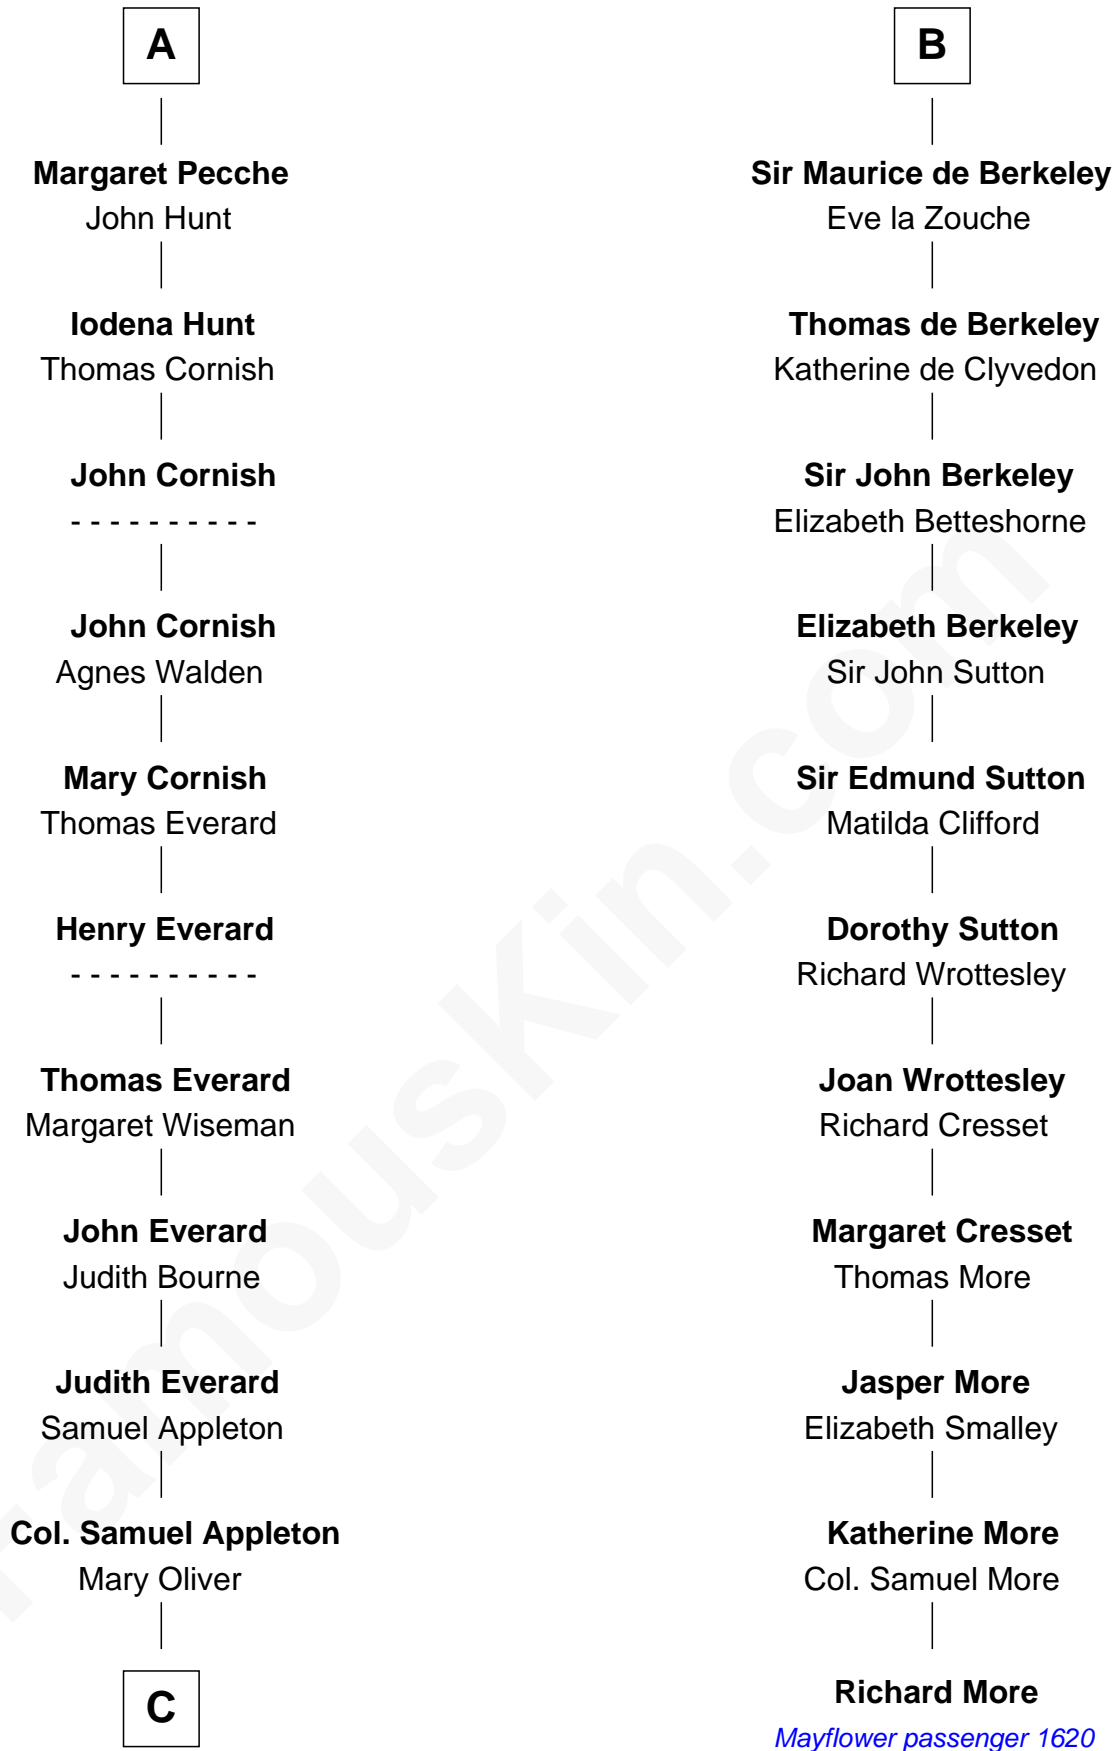

## Relationship Chart of

### Jane (Appleton) Pierce

First Lady of President Franklin Pierce

17th cousin 4 times removed of

**Richard More**

(c1614 - c1696) Mayflower passenger 1620

**MAYFLOWER**

**Norman Ranulf**

**C**