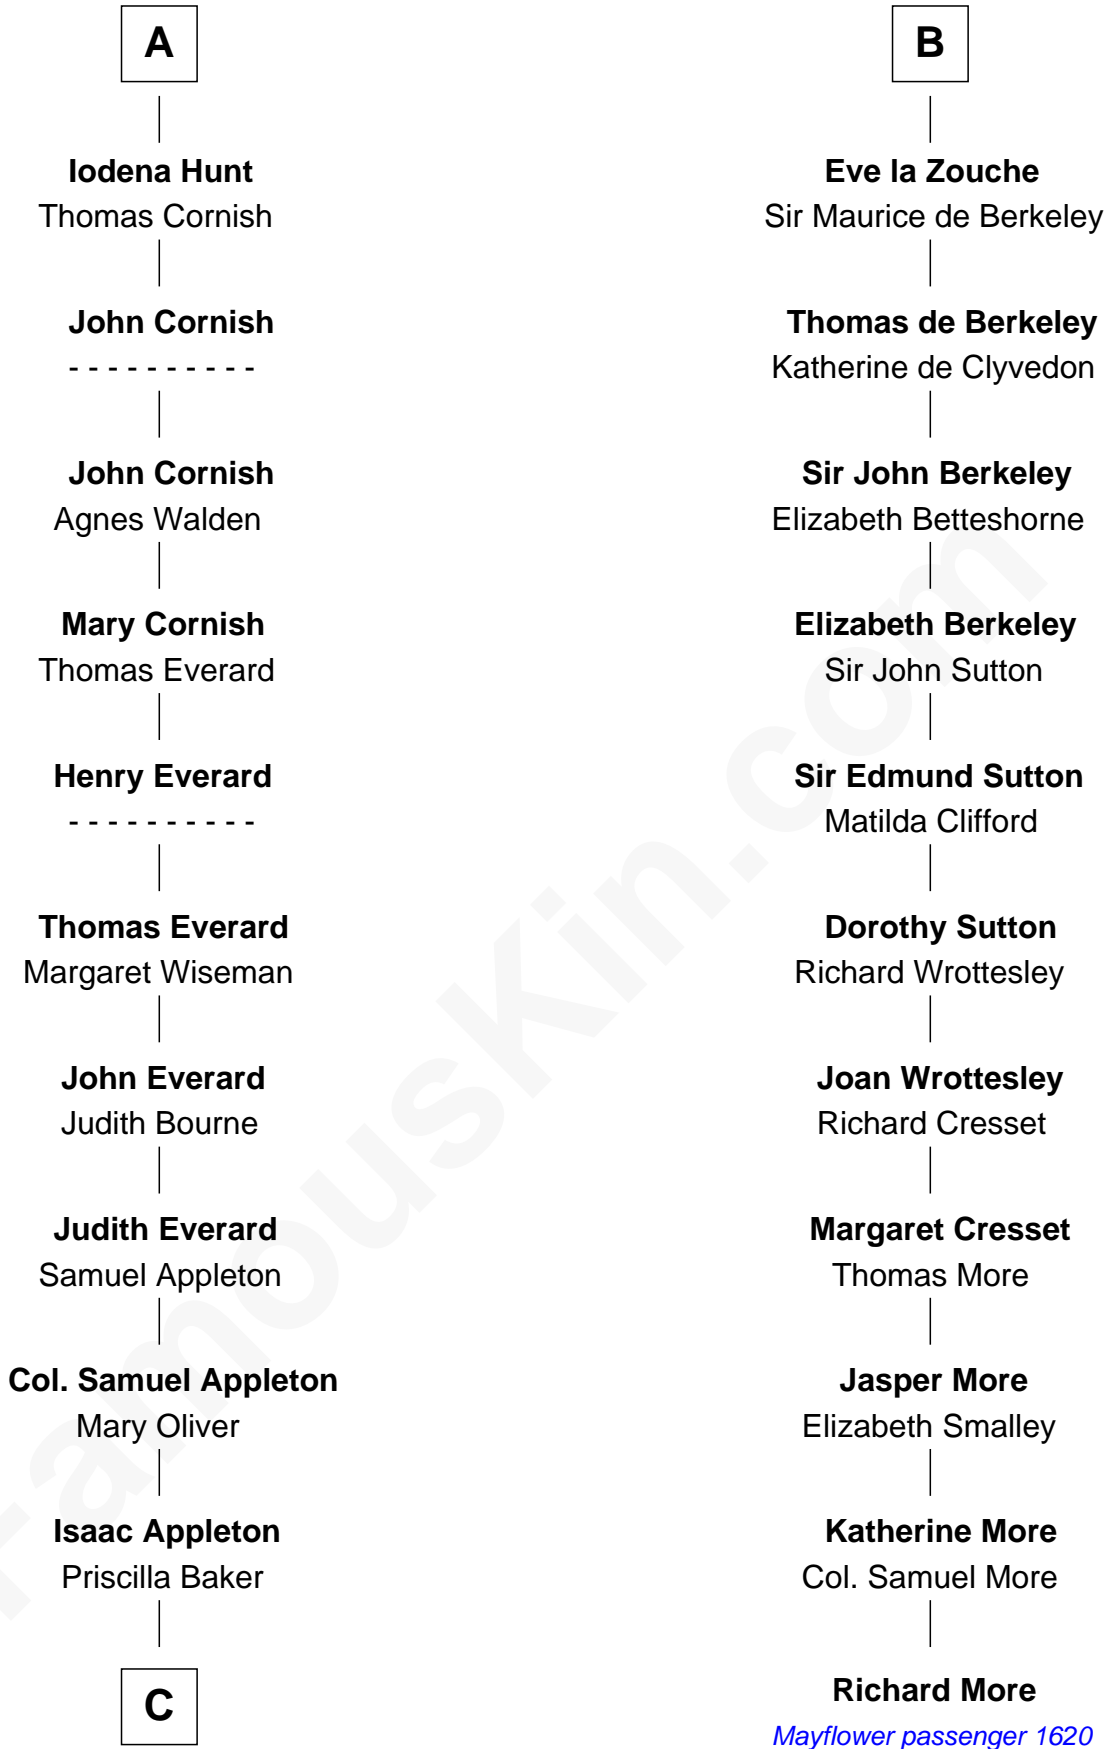

FamousKin.com

Relationship Chart of

Jane (Appleton) Pierce

First Lady of President Franklin Pierce

17th cousin 3 times removed of

Richard More

(c1614 - c1696) Mayflower passenger 1620

MAYFLOWER

C

—
Isaac Appleton
Elizabeth Sawyer

—
Francis Appleton
Elizabeth Hubbard

—
Rev. Jesse Appleton
Elizabeth Means

—
Jane (Appleton) Pierce
First Lady of Franklin Pierce

FamousKin.com