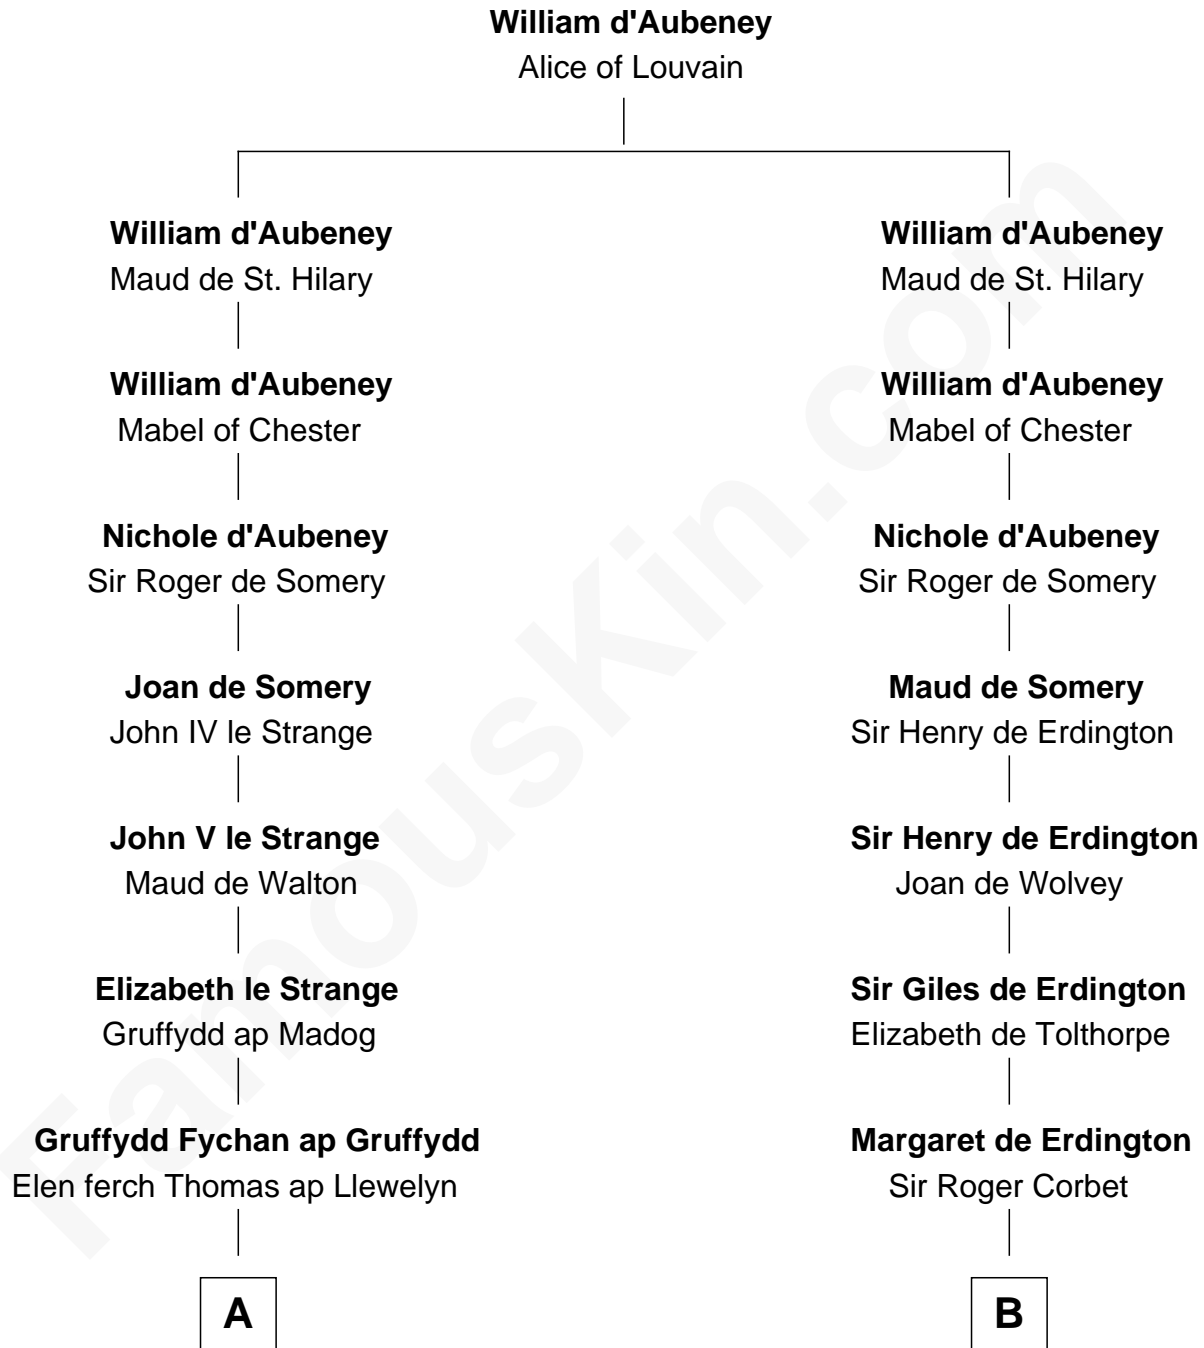

FamousKin.com

Relationship Chart of

Jane (Appleton) Pierce

First Lady of President Franklin Pierce

14th cousin 6 times removed of

Richard More

(c1614 - c1696) Mayflower passenger 1620

MAYFLOWER

C

—
Isaac Appleton
Elizabeth Sawyer

—
Francis Appleton
Elizabeth Hubbard

—
Rev. Jesse Appleton
Elizabeth Means

—
Jane (Appleton) Pierce
First Lady of Franklin Pierce

FamousKin.com