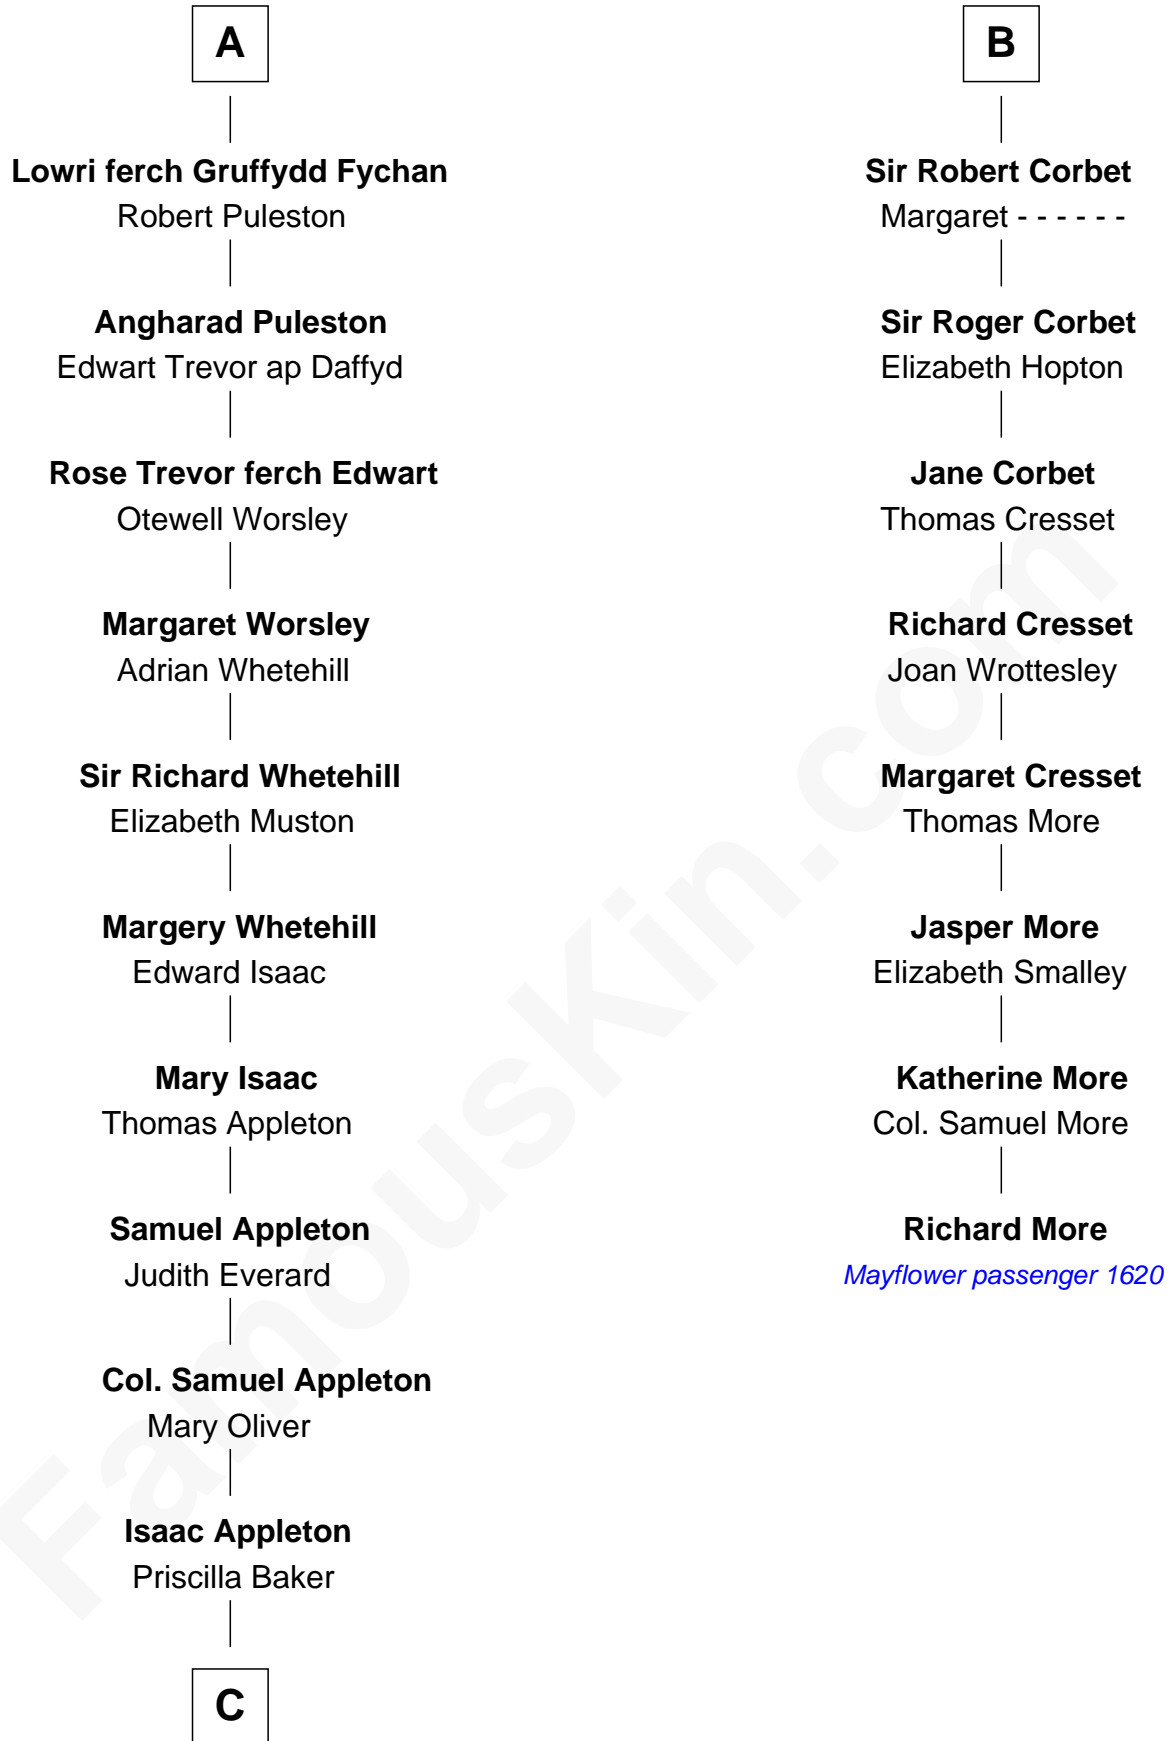

FamousKin.com

Relationship Chart of

Jane (Appleton) Pierce

First Lady of President Franklin Pierce

14th cousin 6 times removed of

Richard More

(c1614 - c1696) Mayflower passenger 1620

MAYFLOWER

C

—
Isaac Appleton
Elizabeth Sawyer

—
Francis Appleton
Elizabeth Hubbard

—
Rev. Jesse Appleton
Elizabeth Means

—
Jane (Appleton) Pierce
First Lady of Franklin Pierce

FamousKin.com