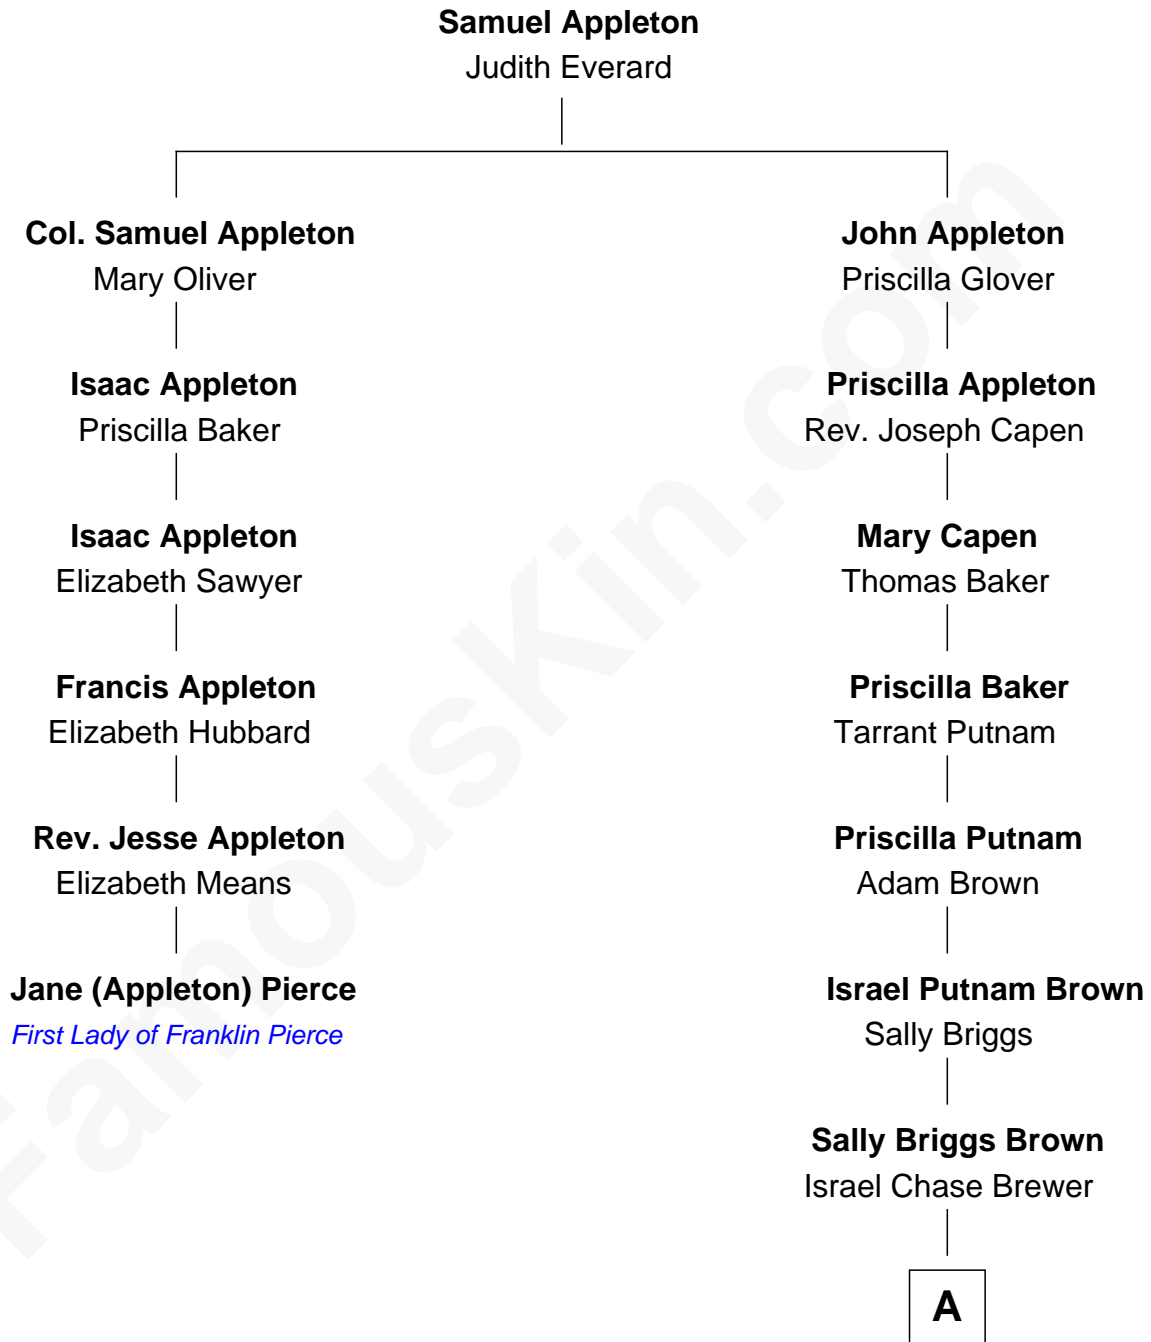

## Relationship Chart of

### Jane (Appleton) Pierce

*First Lady of President Franklin Pierce*

5th cousin 4 times removed of

**Calvin Coolidge**

*30th U.S. President*

**A**

**Sarah Almeda Brewer**  
Calvin Galusha Coolidge

**Col. John Calvin Coolidge**  
Victoria Josephine Moor