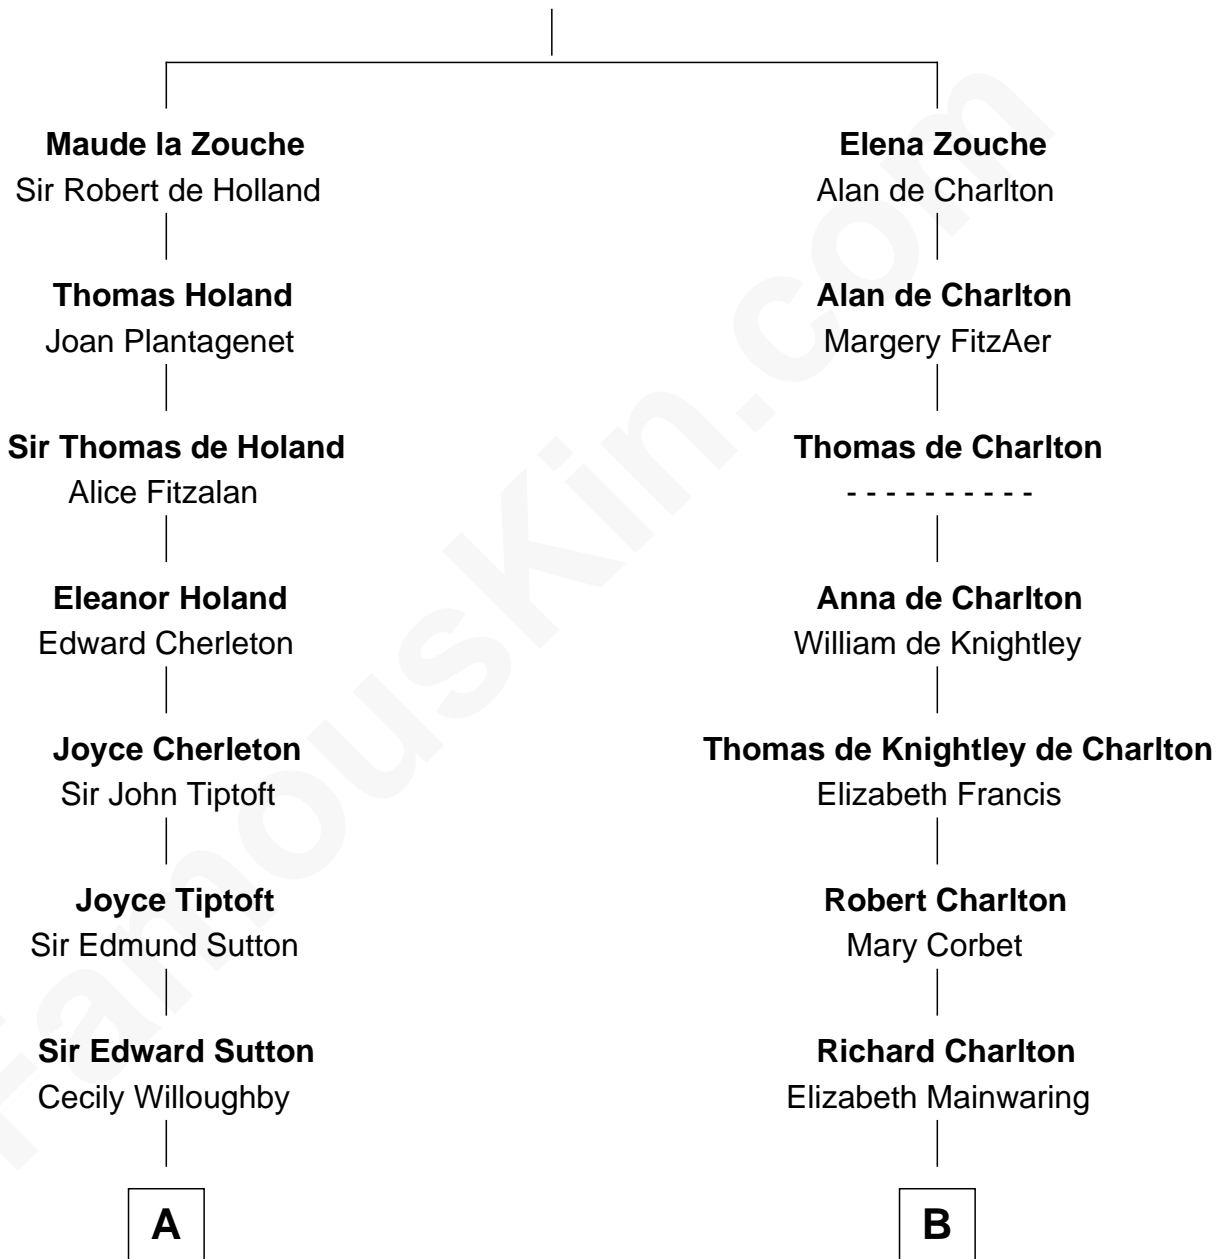

FamousKin.com

Relationship Chart of Jane (Appleton) Pierce

First Lady of President Franklin Pierce

16th cousin 4 times removed of

Calvin Coolidge
30th U.S. President

Sir Alan la Zouche
Eleanor de Segrave

C

—
Mary Davis

John Dunlap Moor

—
Hiram Dunlap Moor

Abigail Pinney Franklin

—
Victoria Josephine Moor

Col. John Calvin Coolidge

—
Calvin Coolidge

30th U.S. President