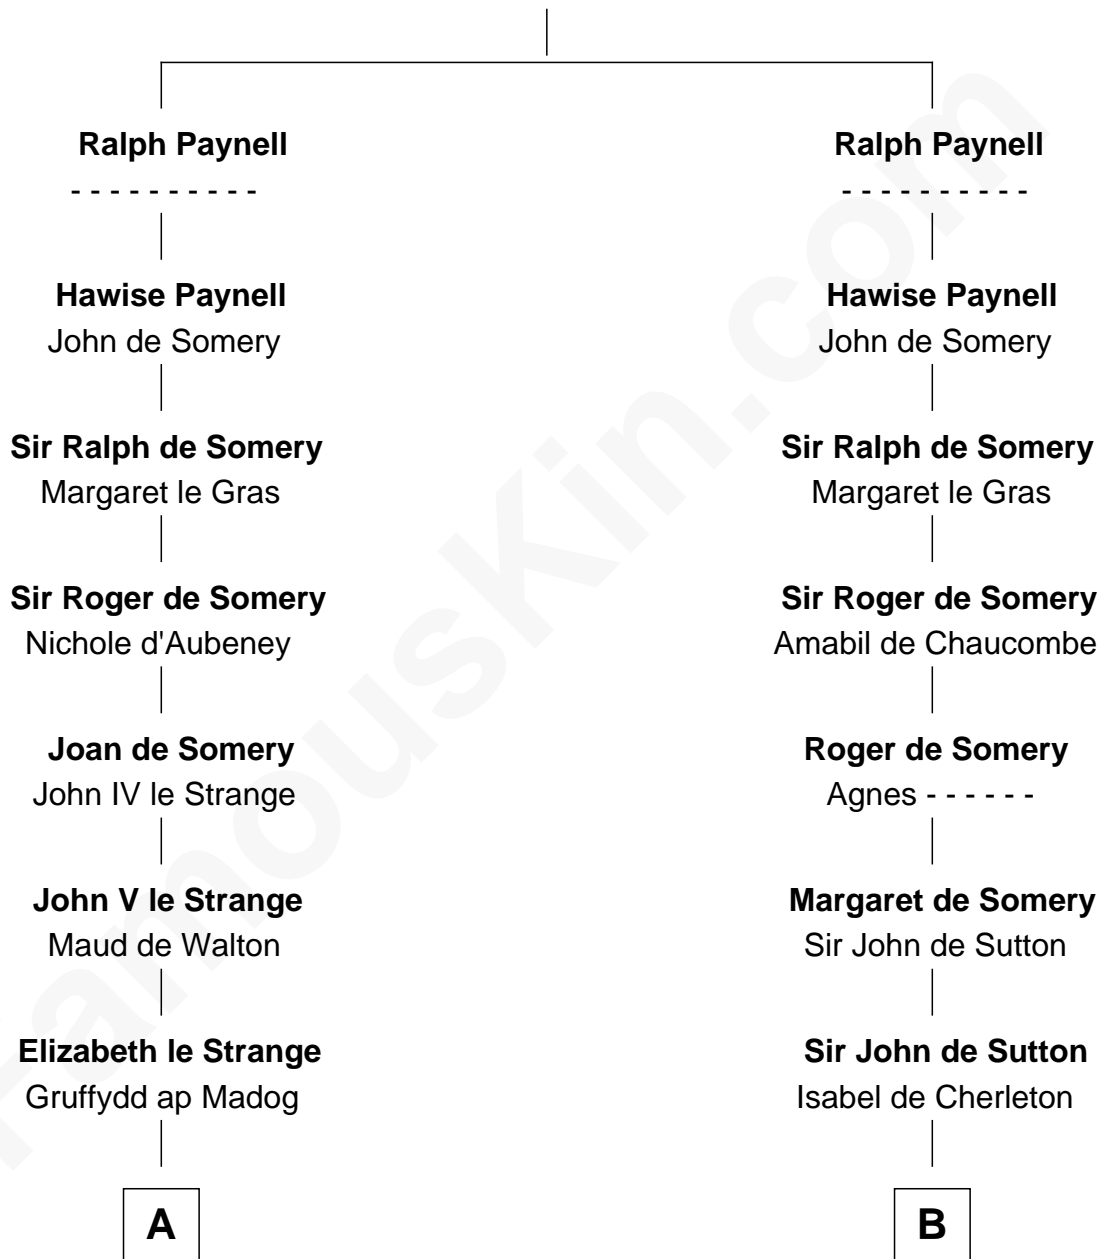

## Relationship Chart of

### Jane (Appleton) Pierce

*First Lady of President Franklin Pierce*

21st cousin of

### Bathsheba (Ruggles) Spooner

*First woman executed for murder in U.S. by non-British government*

**Fulk Paynel**

**C**

**Isaac Appleton**  
Priscilla Baker

**Isaac Appleton**  
Elizabeth Sawyer

**Francis Appleton**  
Elizabeth Hubbard

**Timothy Dwight Ruggles**  
Bathsheba Bourne

**Bathsheba (Ruggles) Spooner**  
*First Woman Executed in U.S.*