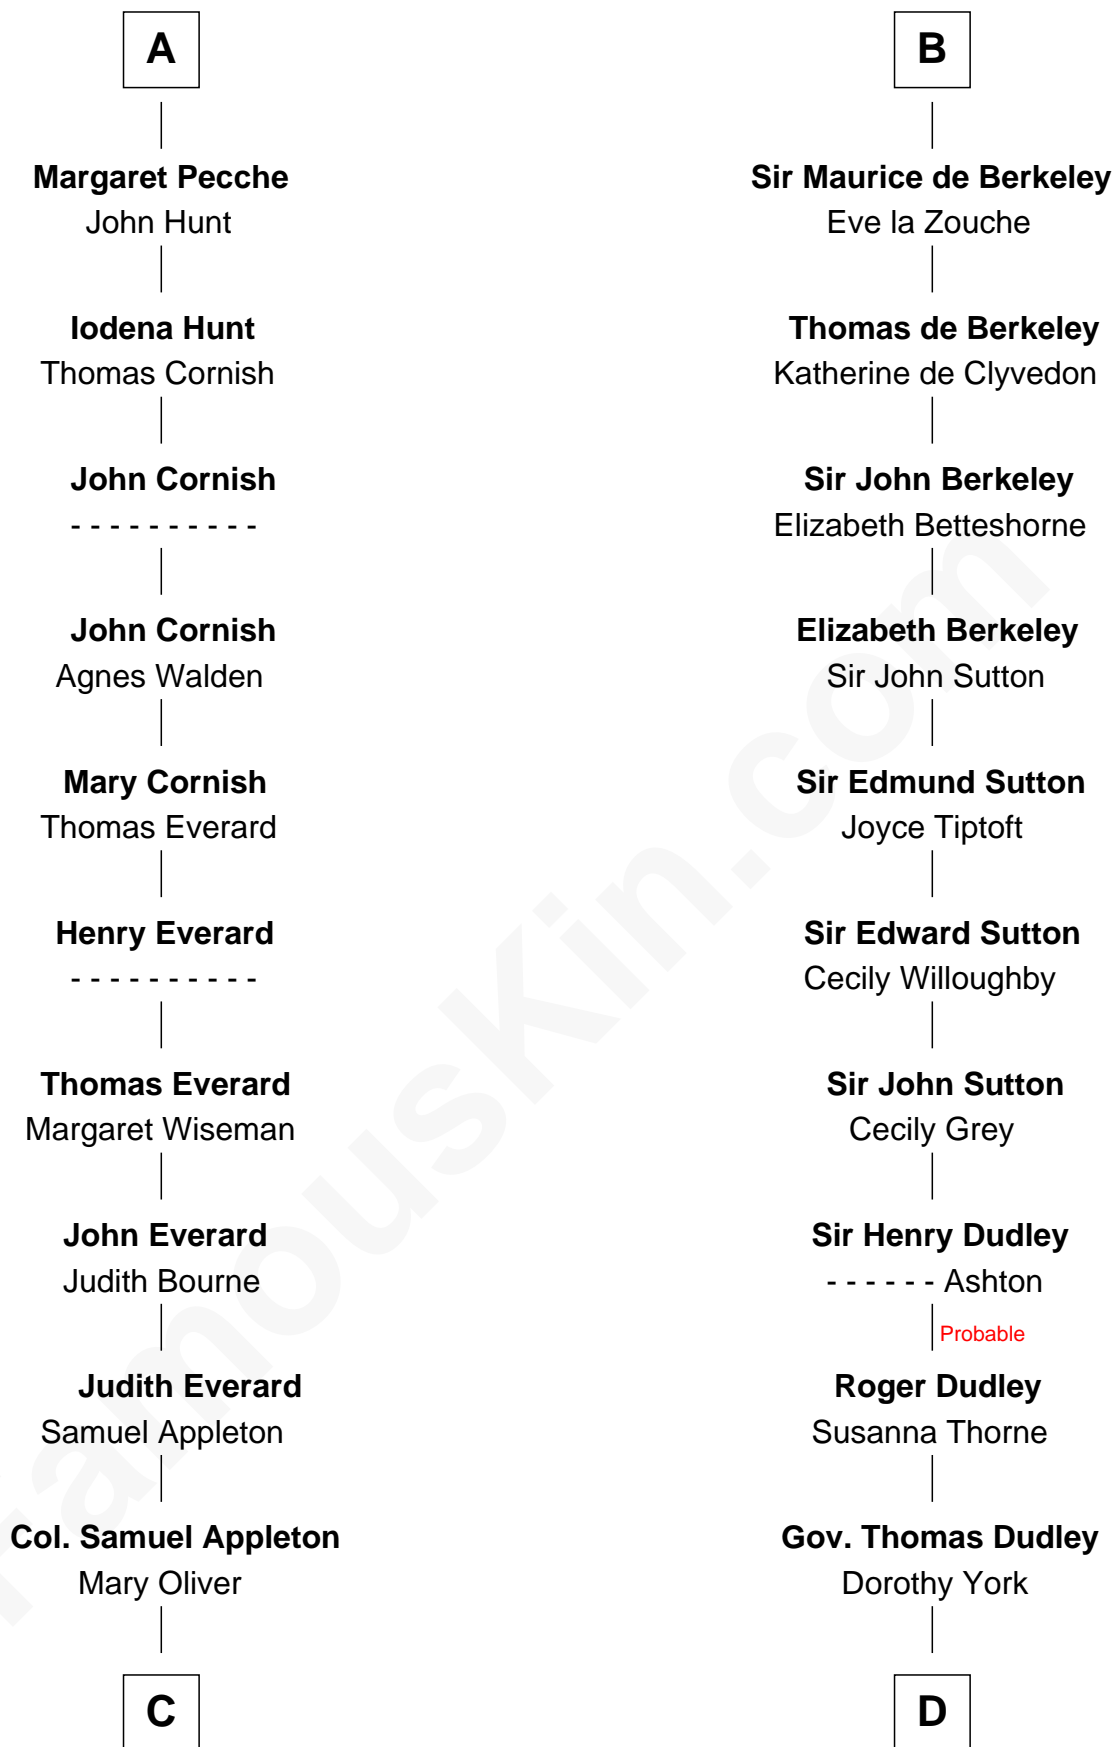

FamousKin.com

Relationship Chart of

Jane (Appleton) Pierce

First Lady of President Franklin Pierce

21st cousin of

Bathsheba (Ruggles) Spooner

First woman executed for murder in U.S. by non-British government

Norman Ranulf

C

Isaac Appleton
Priscilla Baker

Isaac Appleton
Elizabeth Sawyer

Francis Appleton
Elizabeth Hubbard

Rev. Jesse Appleton
Elizabeth Means

Jane (Appleton) Pierce
First Lady of Franklin Pierce

D

Mercy Dudley
Rev. John Woodbridge

Martha Woodbridge
Samuel Ruggles

Rev. Timothy Ruggles
Mary White

Timothy Dwight Ruggles
Bathsheba Bourne

Bathsheba (Ruggles) Spooner
First Woman Executed in U.S.