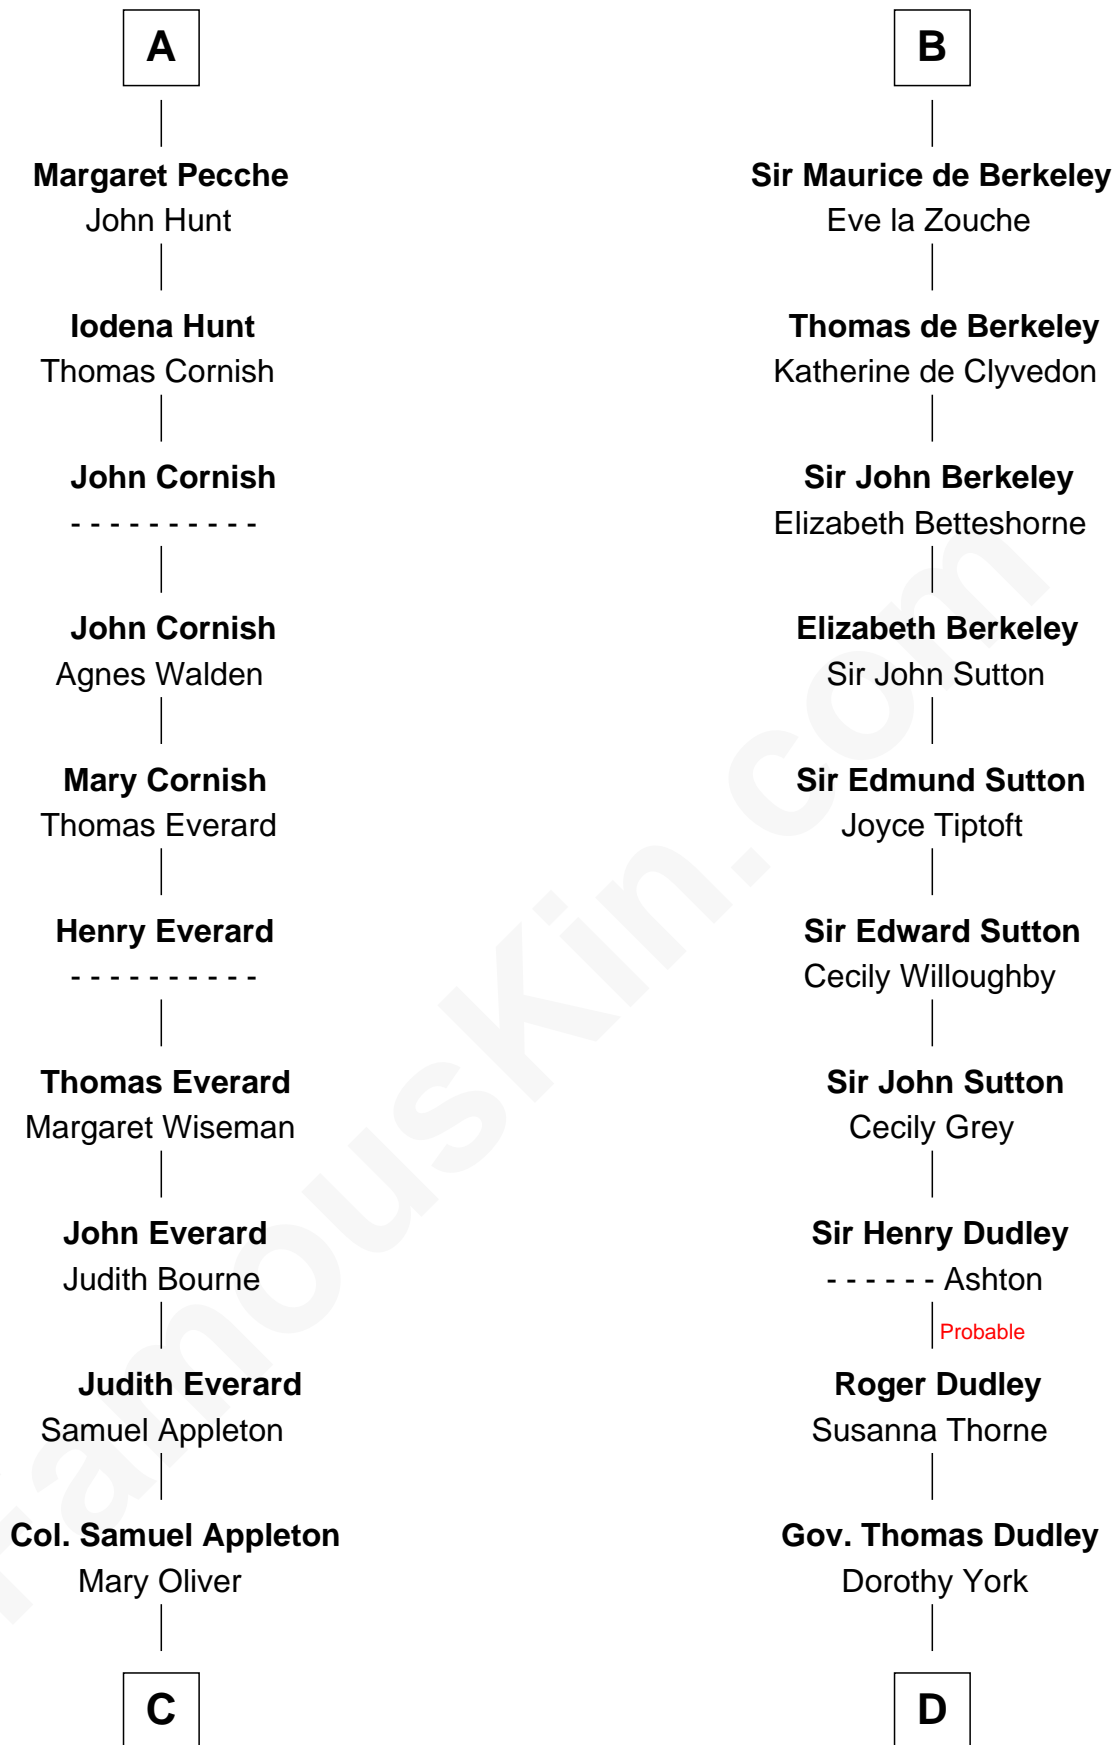

FamousKin.com Relationship Chart of

Jane (Appleton) Pierce

First Lady of President Franklin Pierce

21st cousin of

Bathsheba (Ruggles) Spooner

First woman executed for murder in U.S. by non-British government

Margaret de Beaumont

Sir Roger de Quincy

Helen of Galloway

Margaret de Quincy

Sir William de Ferrers

Joan de Ferrers

Sir Thomas de Berkeley

B

Martha Woodbridge
Samuel Ruggles

Rev. Timothy Ruggles
Mary White

Timothy Dwight Ruggles
Bathsheba Bourne

Bathsheba (Ruggles) Spooner
First Woman Executed in U.S.