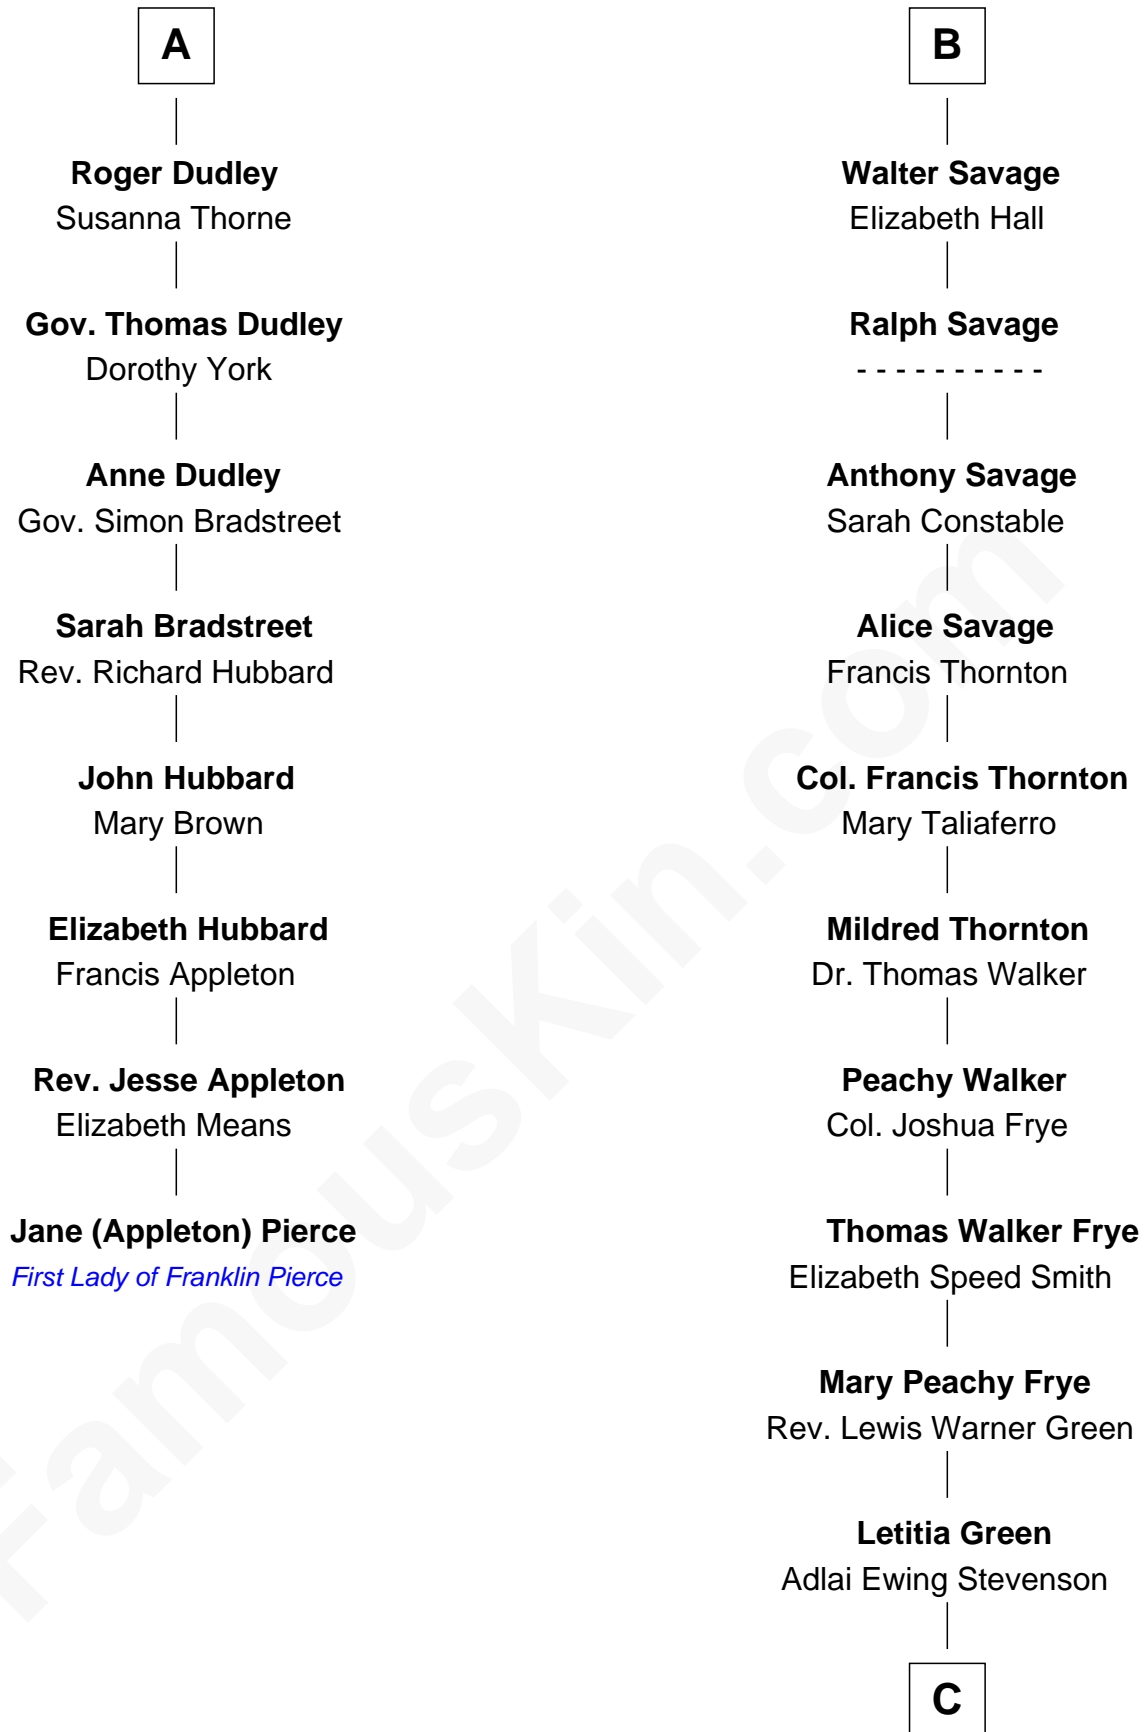

## Relationship Chart of

### Jane (Appleton) Pierce

*First Lady of President Franklin Pierce*

14th cousin 4 times removed of

**Adlai Stevenson II**  
*31st Governor of Illinois*

**C**

—  
**Lewis Green Stevenson**

Helen Louise Davis