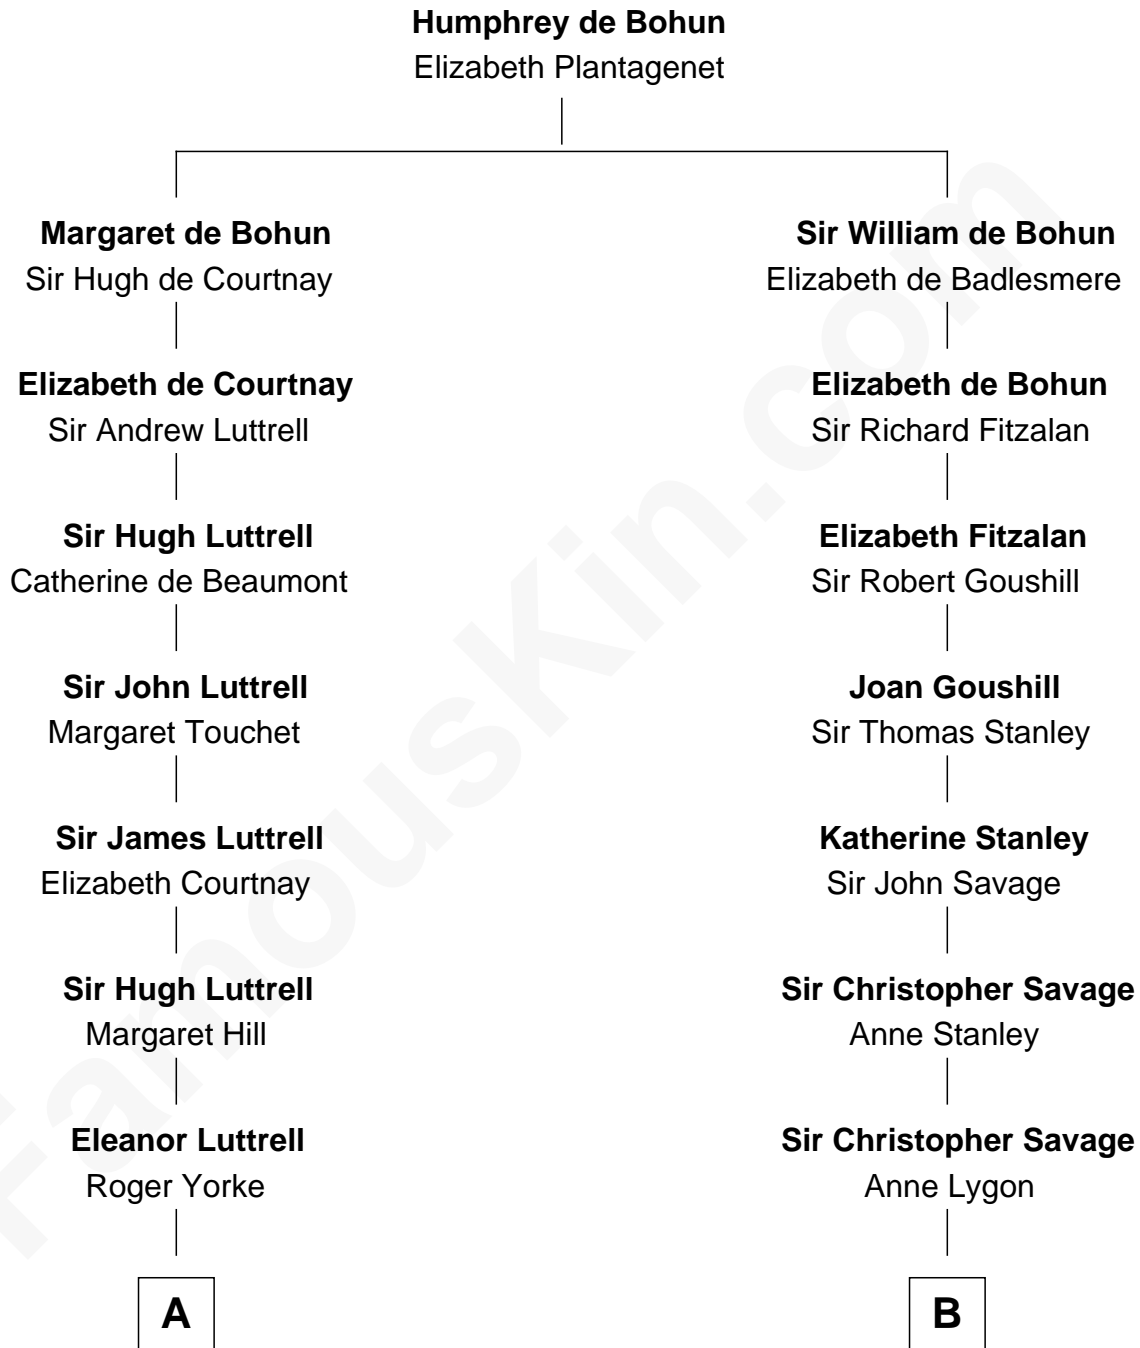

FamousKin.com

Relationship Chart of

Jane (Appleton) Pierce

First Lady of President Franklin Pierce

16th cousin 3 times removed of

Adlai Stevenson II

31st Governor of Illinois

C

Letitia Green

Adlai Ewing Stevenson

Lewis Green Stevenson

Helen Louise Davis

Adlai Stevenson II

31st Governor of Illinois

FamousKin.com