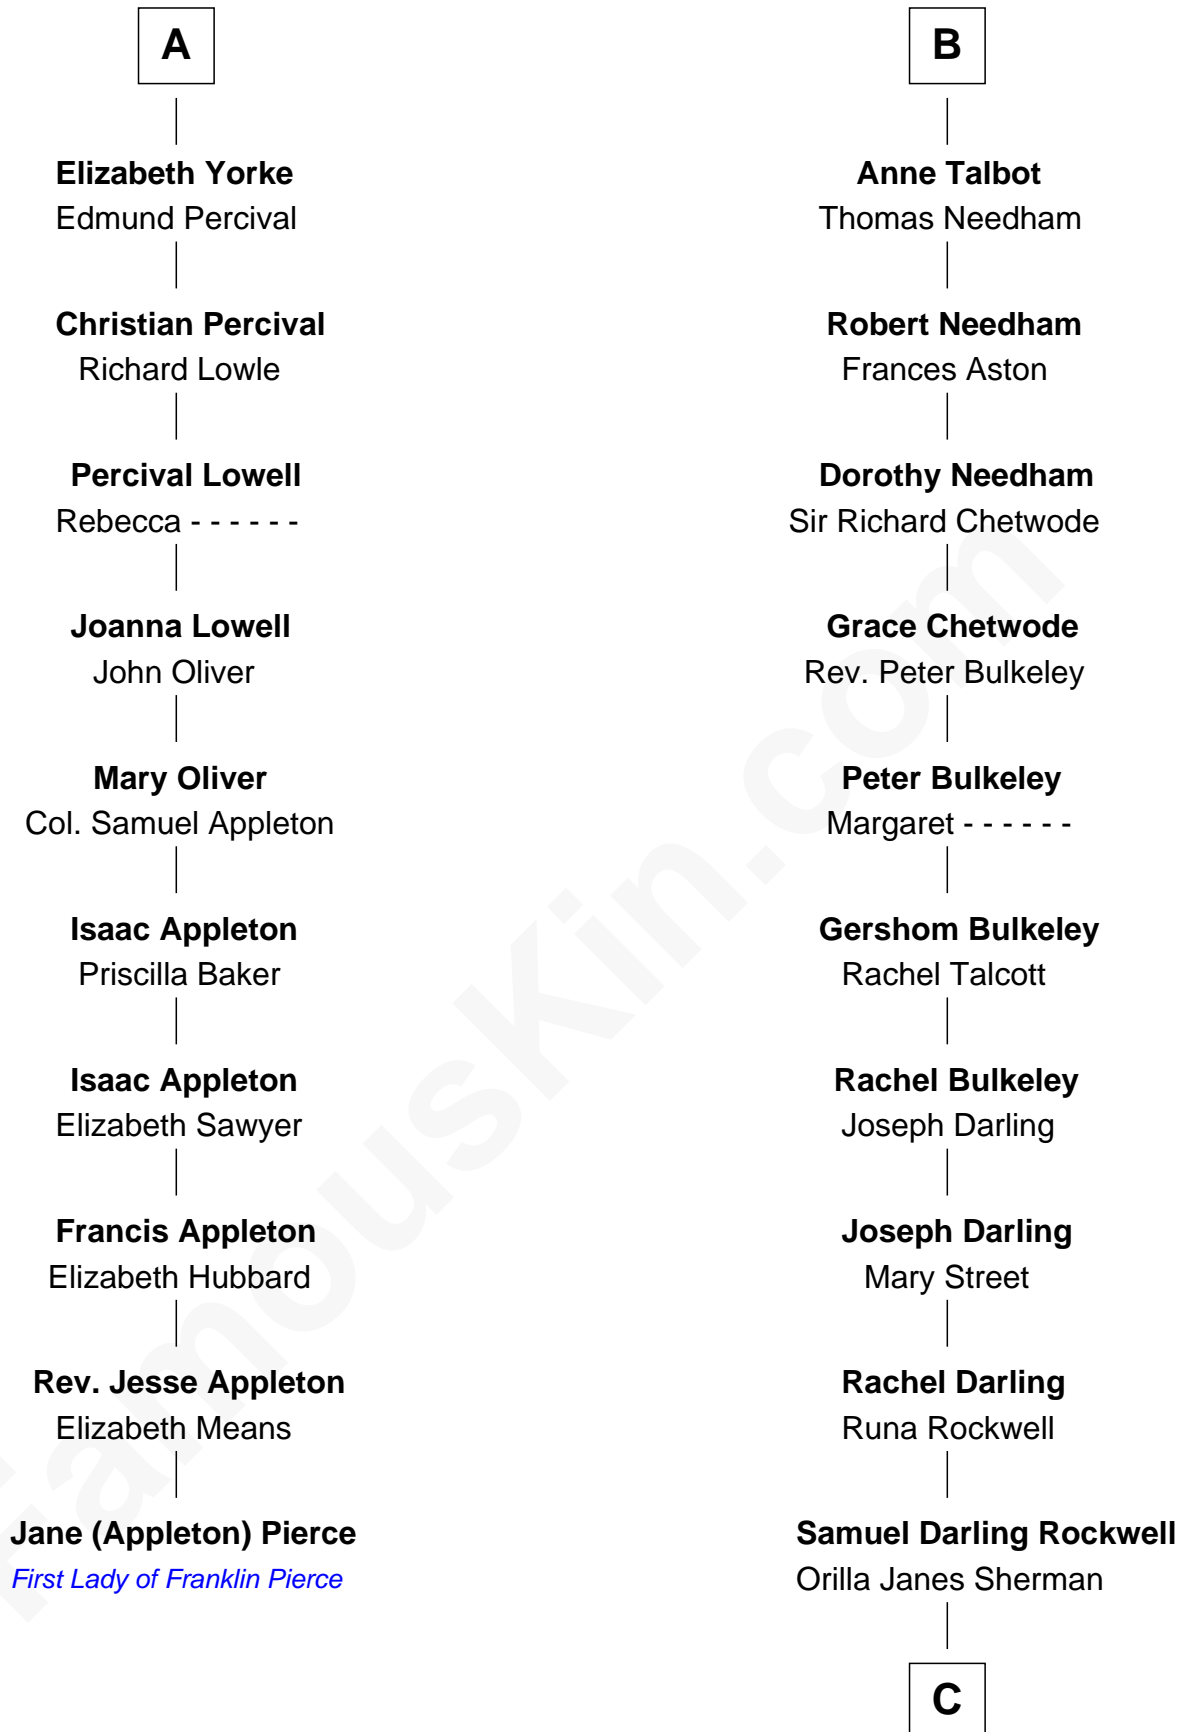

FamousKin.com

Relationship Chart of

Jane (Appleton) Pierce

First Lady of President Franklin Pierce

16th cousin 3 times removed of

Norman Rockwell

American Artist

Humphrey de Bohun

Elizabeth Plantagenet

C

John William Rockwell

Phebe Boyce Waring

Jarvis Waring Rockwell

Anne Mary Hill

Norman Rockwell

American Artist