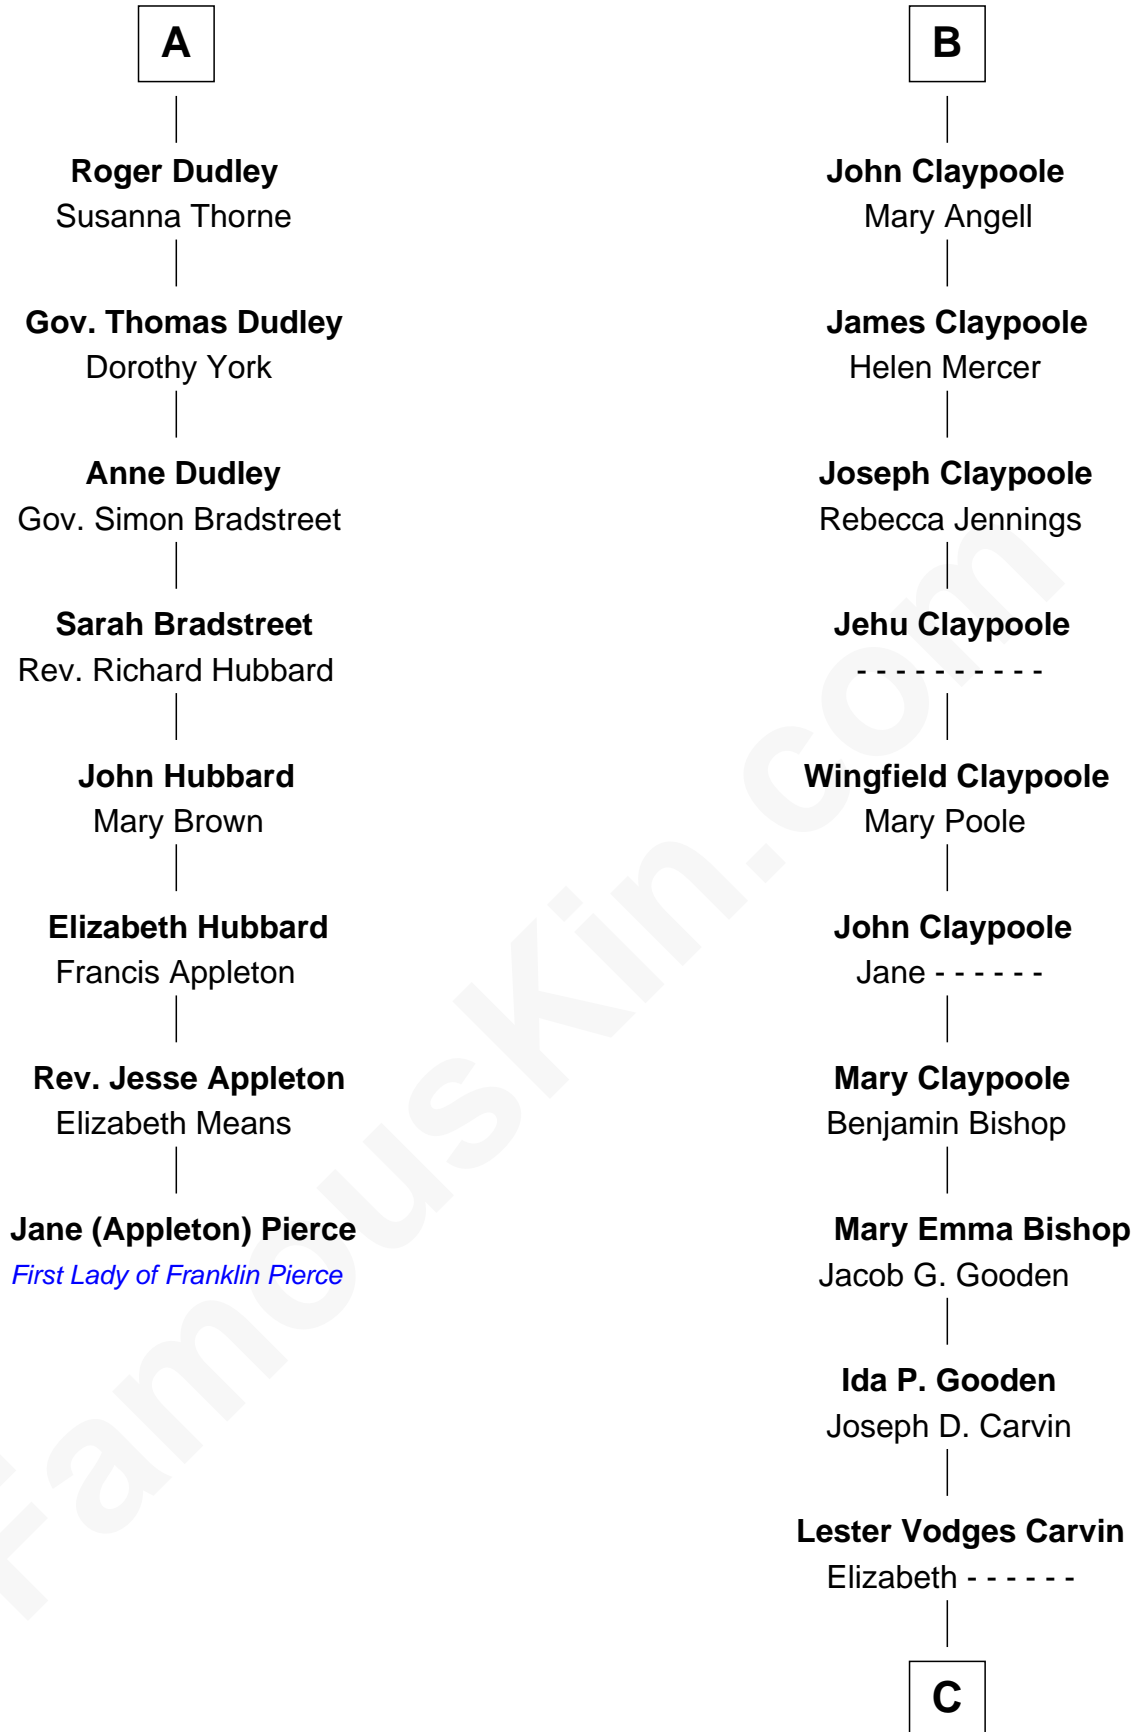

FamousKin.com

Relationship Chart of

Jane (Appleton) Pierce

First Lady of President Franklin Pierce

14th cousin 4 times removed of

Valerie Bertinelli

Television Actress

C

Nancy L. Carvin
Andrew Francis Bertinelli

Valerie Bertinelli
Television Actress

FamousKin.com