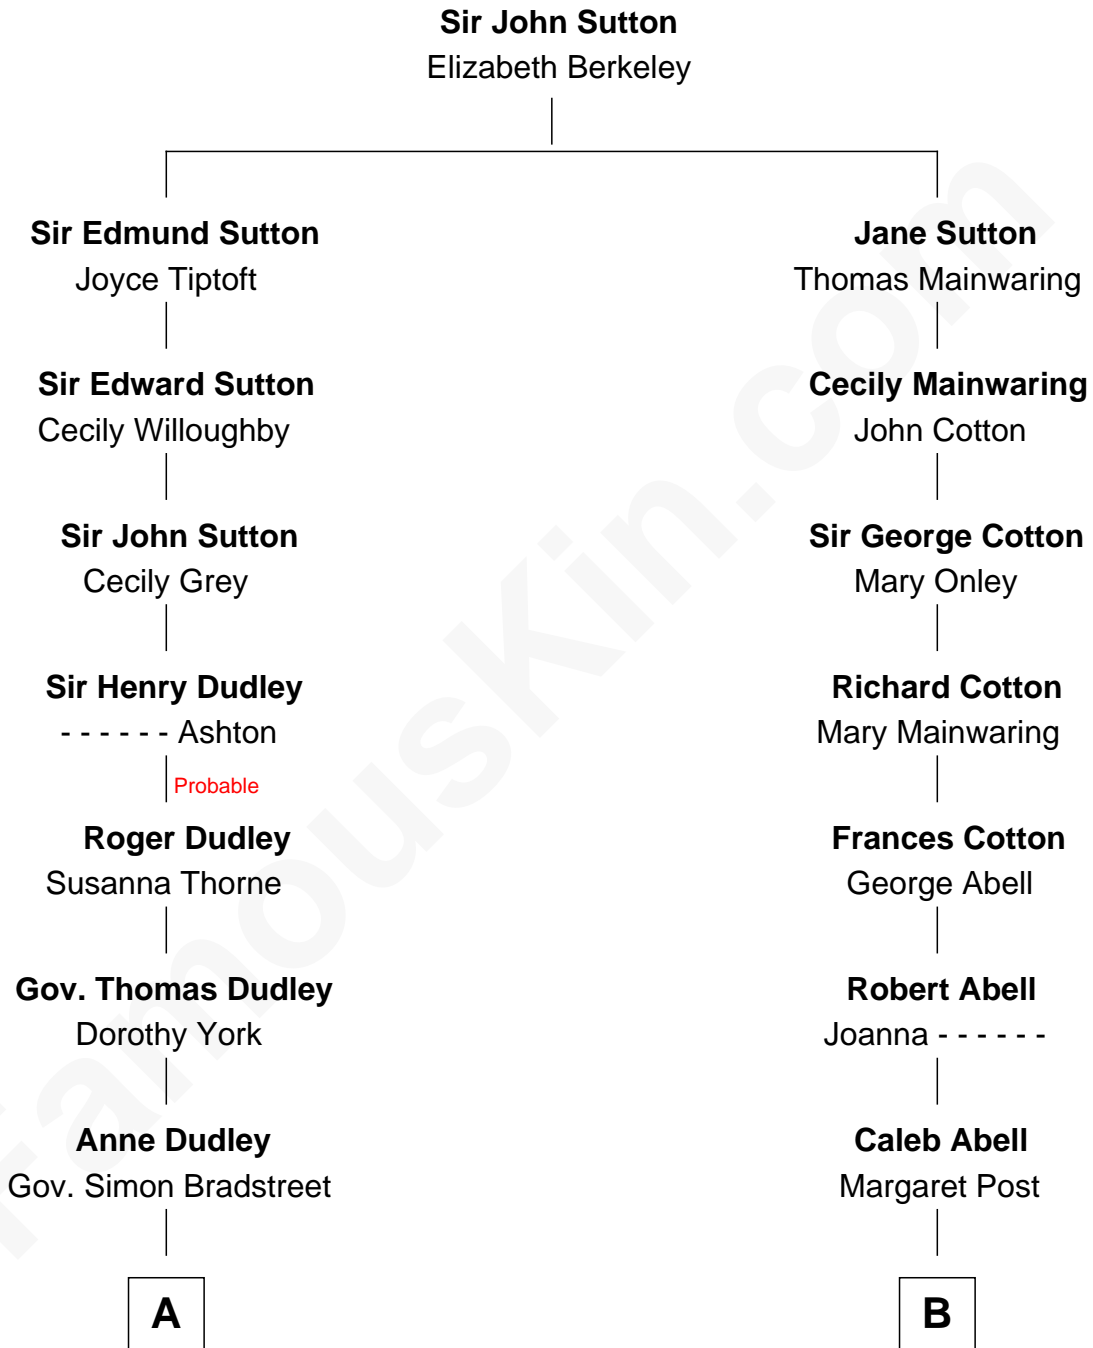

FamousKin.com

Relationship Chart of

Jane (Appleton) Pierce

First Lady of President Franklin Pierce

11th cousin 6 times removed of

Richard Gere

Movie Actor

Richard Gere photo by [Francesco \(spaceodyssey\)](#) (CC BY 2.0)