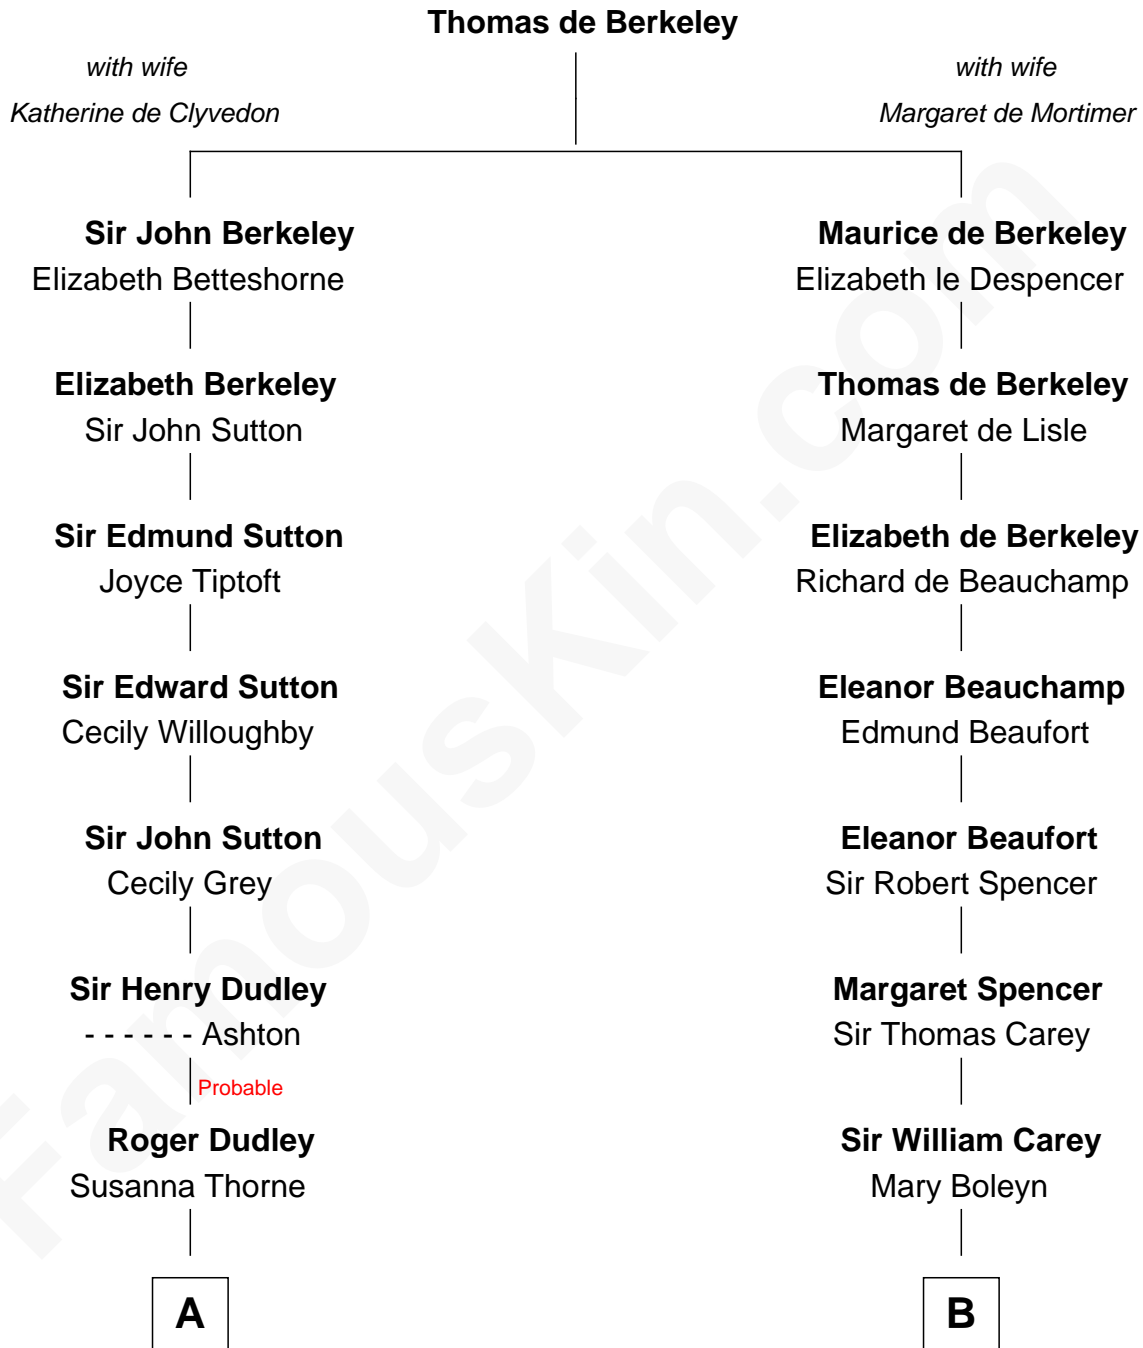

FamousKin.com

Relationship Chart of

Jane (Appleton) Pierce

First Lady of President Franklin Pierce

13th cousin 6 times removed of

Liz Claiborne

Fashion Designer and Founder of Liz Claiborne Inc.

C