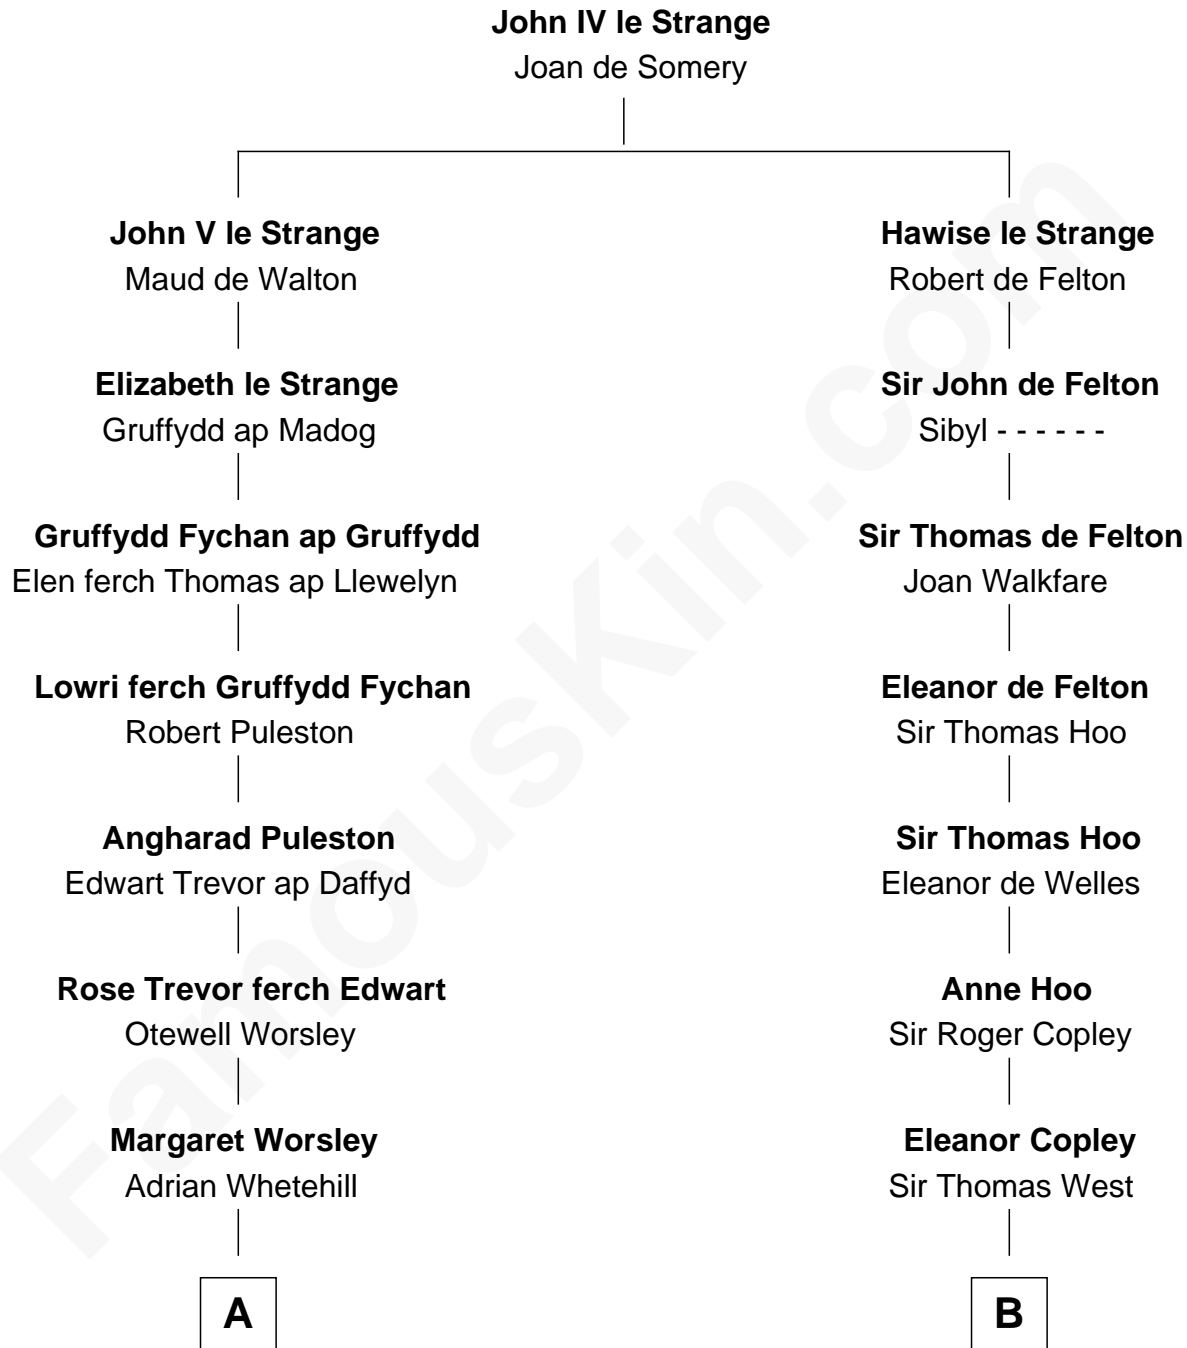

## Relationship Chart of

### Jane (Appleton) Pierce

First Lady of President Franklin Pierce

16th cousin 4 times removed of

**Liz Claiborne**

Fashion Designer and Founder of Liz Claiborne Inc.

**C**

**William Charles Cole Claiborne**