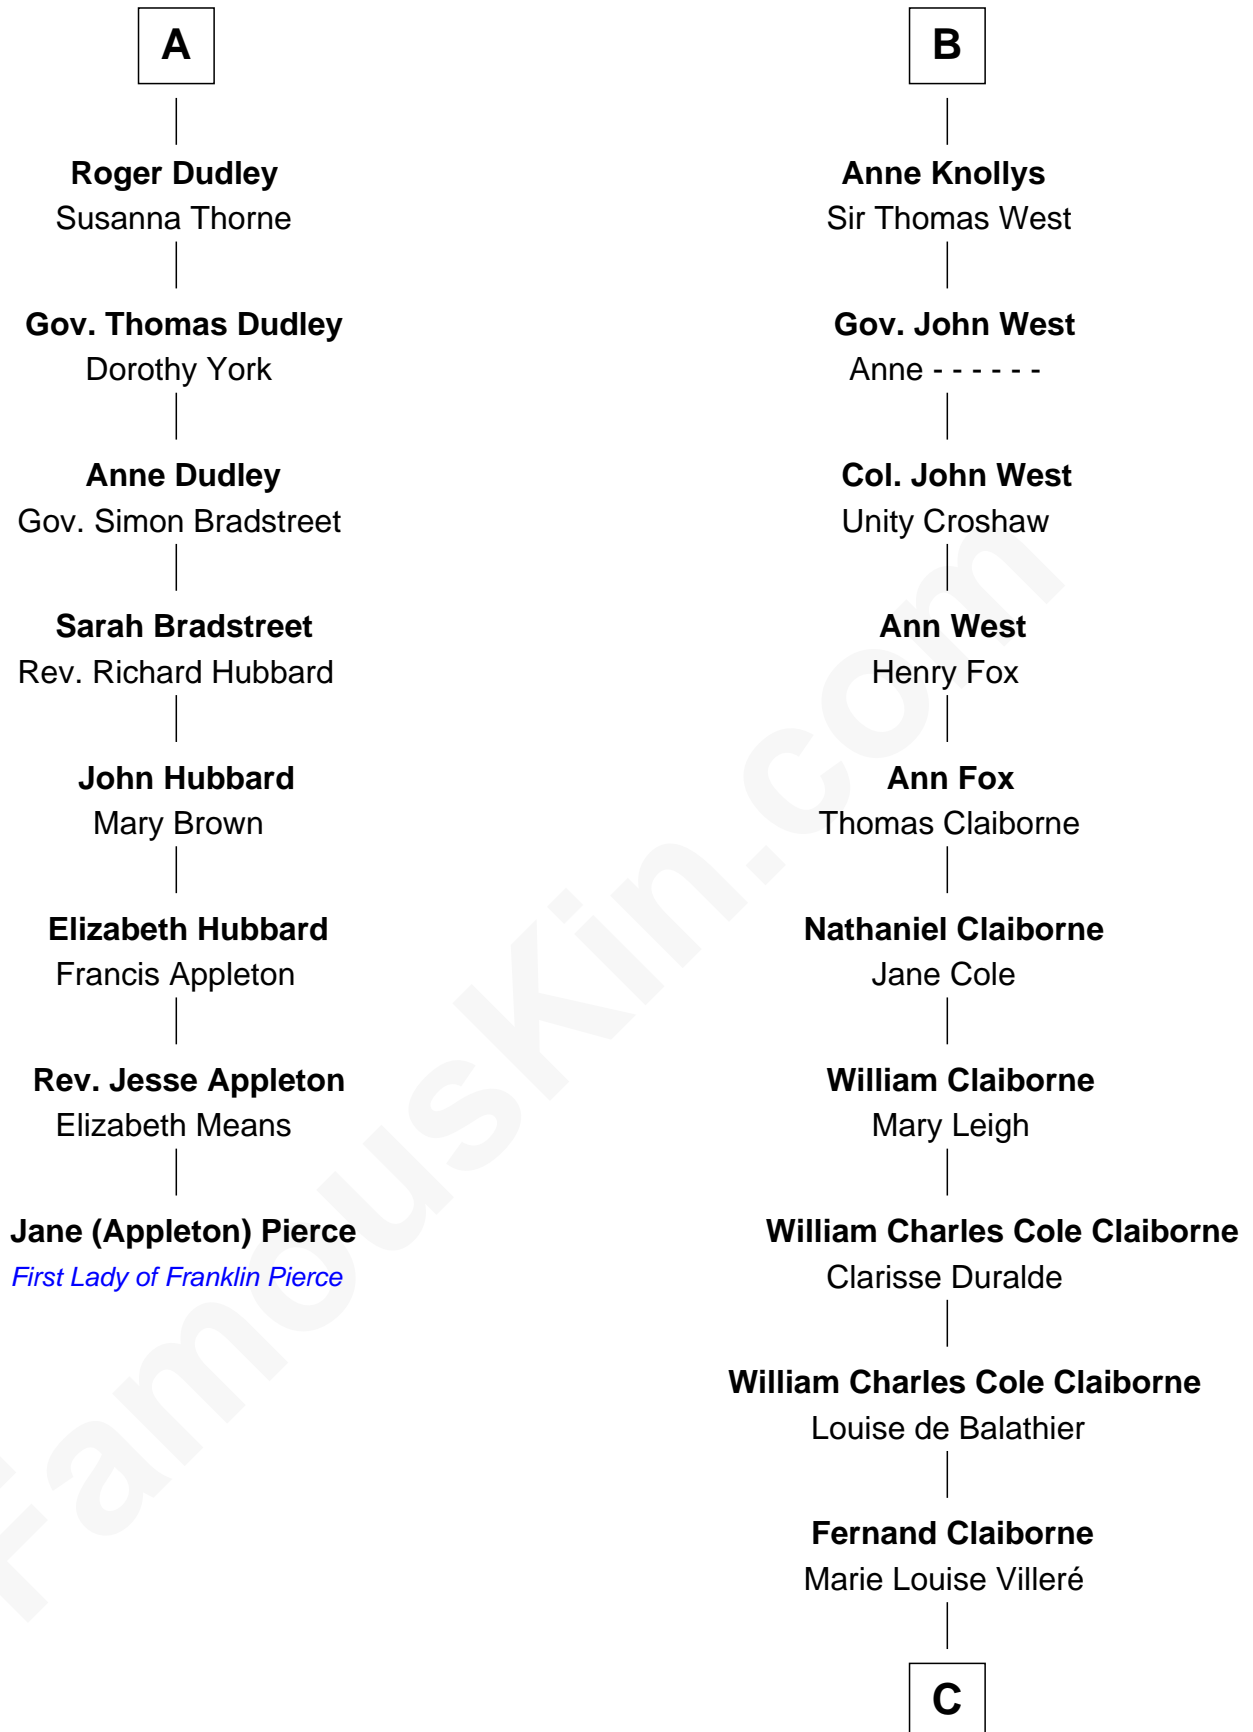

## Relationship Chart of

### Jane (Appleton) Pierce

First Lady of President Franklin Pierce

14th cousin 4 times removed of

**Liz Claiborne**

Fashion Designer and Founder of Liz Claiborne Inc.

**C**

**Omer Villere Claiborne**  
Carolyn Louise Fenner