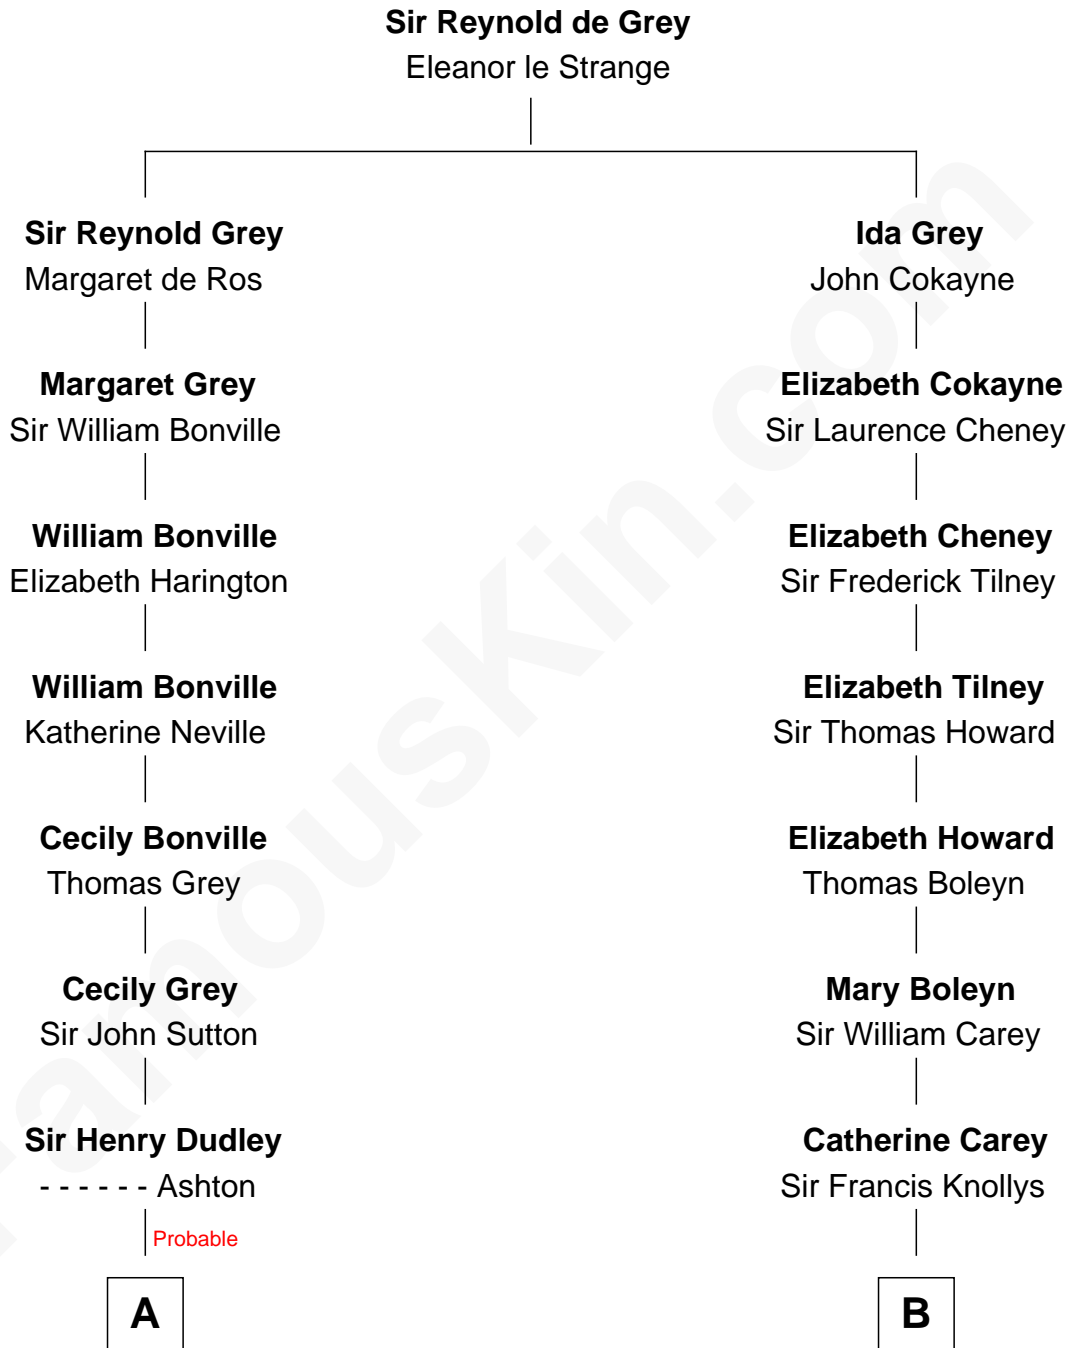

## Relationship Chart of

### Jane (Appleton) Pierce

First Lady of President Franklin Pierce

14th cousin 4 times removed of

**Liz Claiborne**

Fashion Designer and Founder of Liz Claiborne Inc.

**C**

**Omer Villere Claiborne**  
Carolyn Louise Fenner