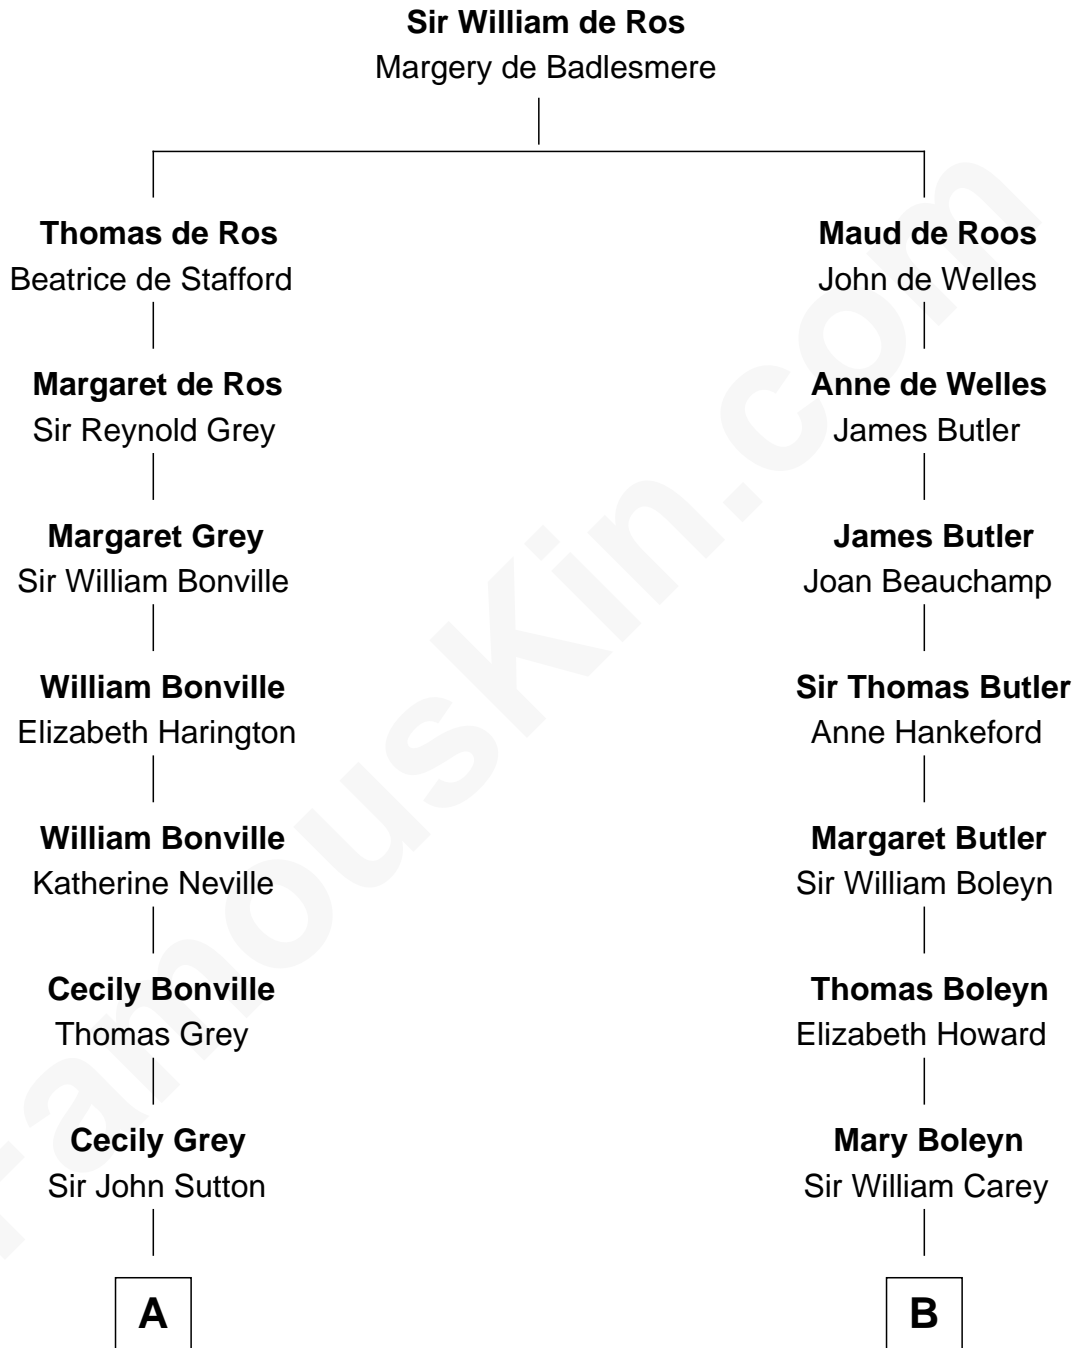

FamousKin.com

Relationship Chart of

Jane (Appleton) Pierce

First Lady of President Franklin Pierce

15th cousin 4 times removed of

Liz Claiborne

Fashion Designer and Founder of Liz Claiborne Inc.

C

—
Fernand Claiborne
Marie Louise Villeré

—
Omer Villere Claiborne
Carolyn Louise Fenner

—
Liz Claiborne
Found of Liz Claiborne Inc.

FamousKin.com