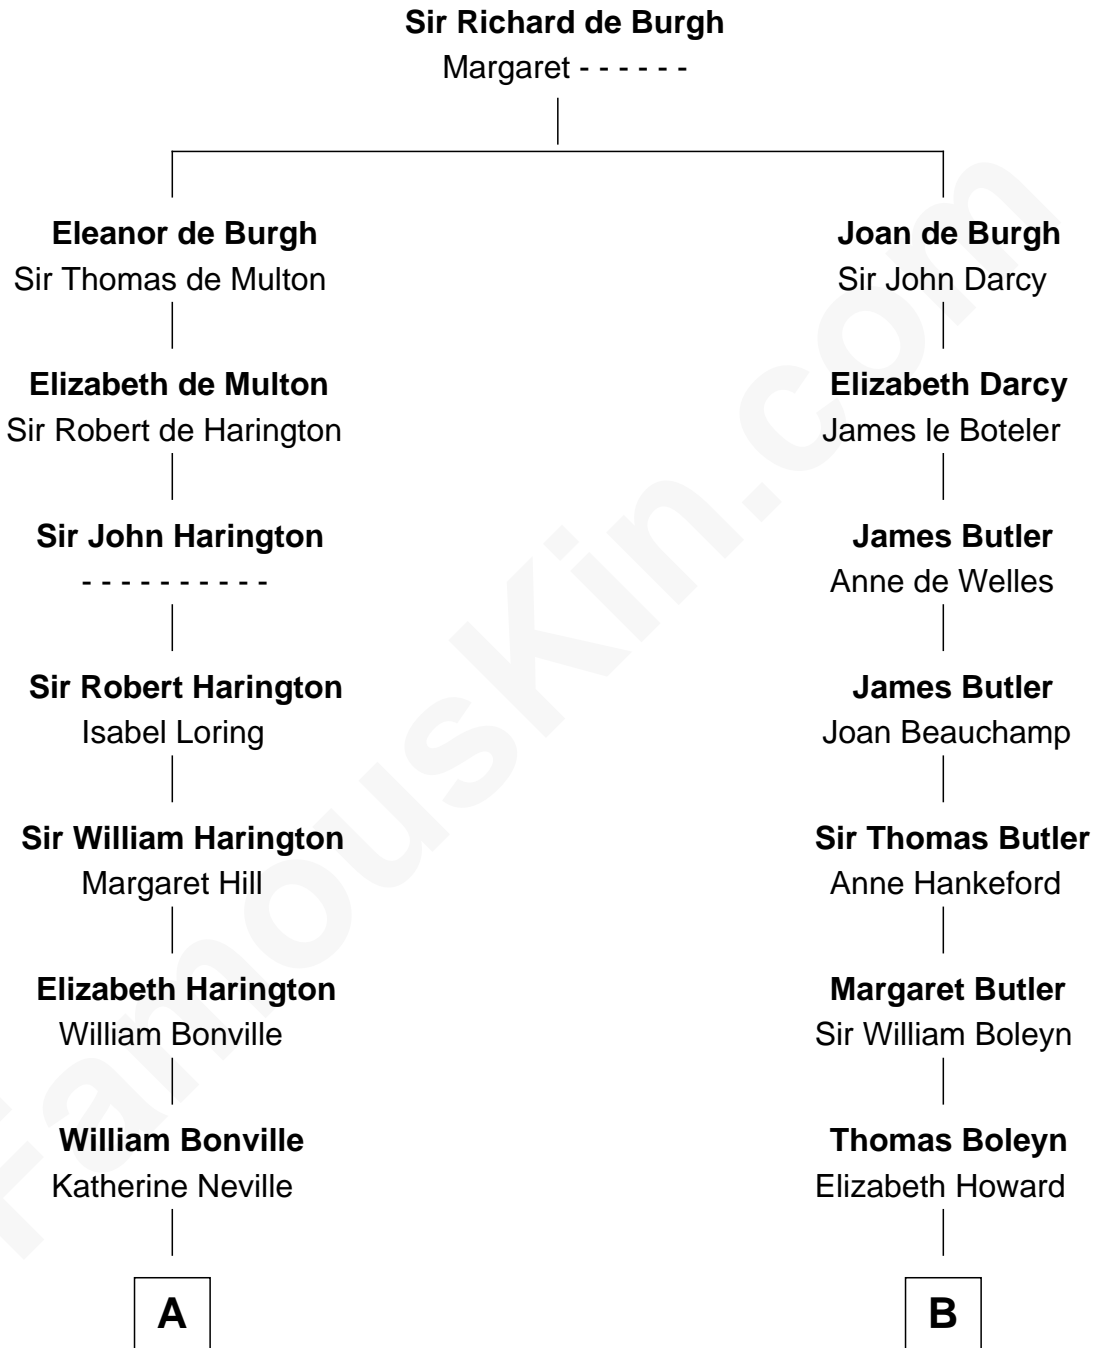

## Relationship Chart of

### Jane (Appleton) Pierce

First Lady of President Franklin Pierce

17th cousin 3 times removed of

**Liz Claiborne**

Fashion Designer and Founder of Liz Claiborne Inc.

**C**

**William Charles Cole Claiborne**