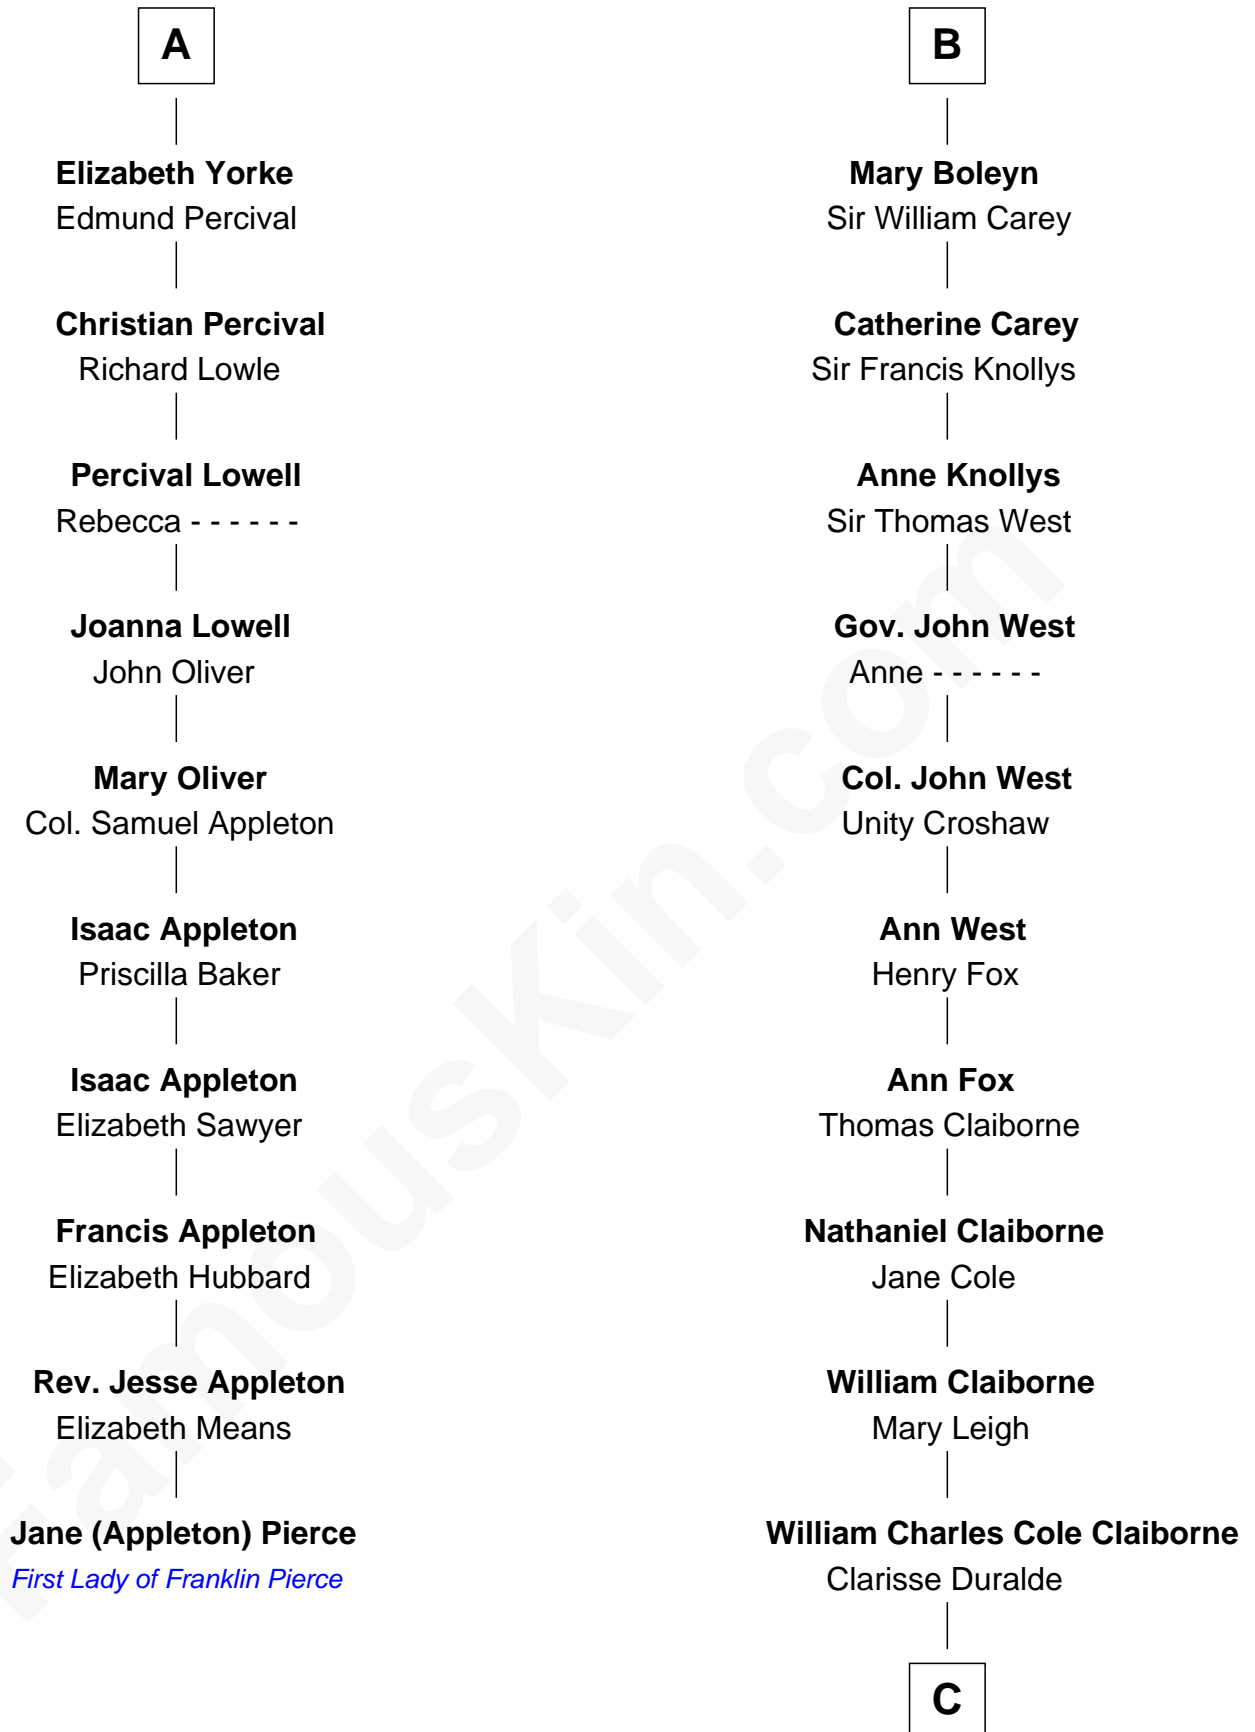

## Relationship Chart of

### Jane (Appleton) Pierce

*First Lady of President Franklin Pierce*

16th cousin 4 times removed of

**Liz Claiborne**

*Fashion Designer and Founder of Liz Claiborne Inc.*

**Humphrey de Bohun**  
Elizabeth Plantagenet

**C**

**William Charles Cole Claiborne**

Louise de Balathier

**Fernand Claiborne**

Marie Louise Villeré

**Omer Villere Claiborne**

Carolyn Louise Fenner

**Liz Claiborne**