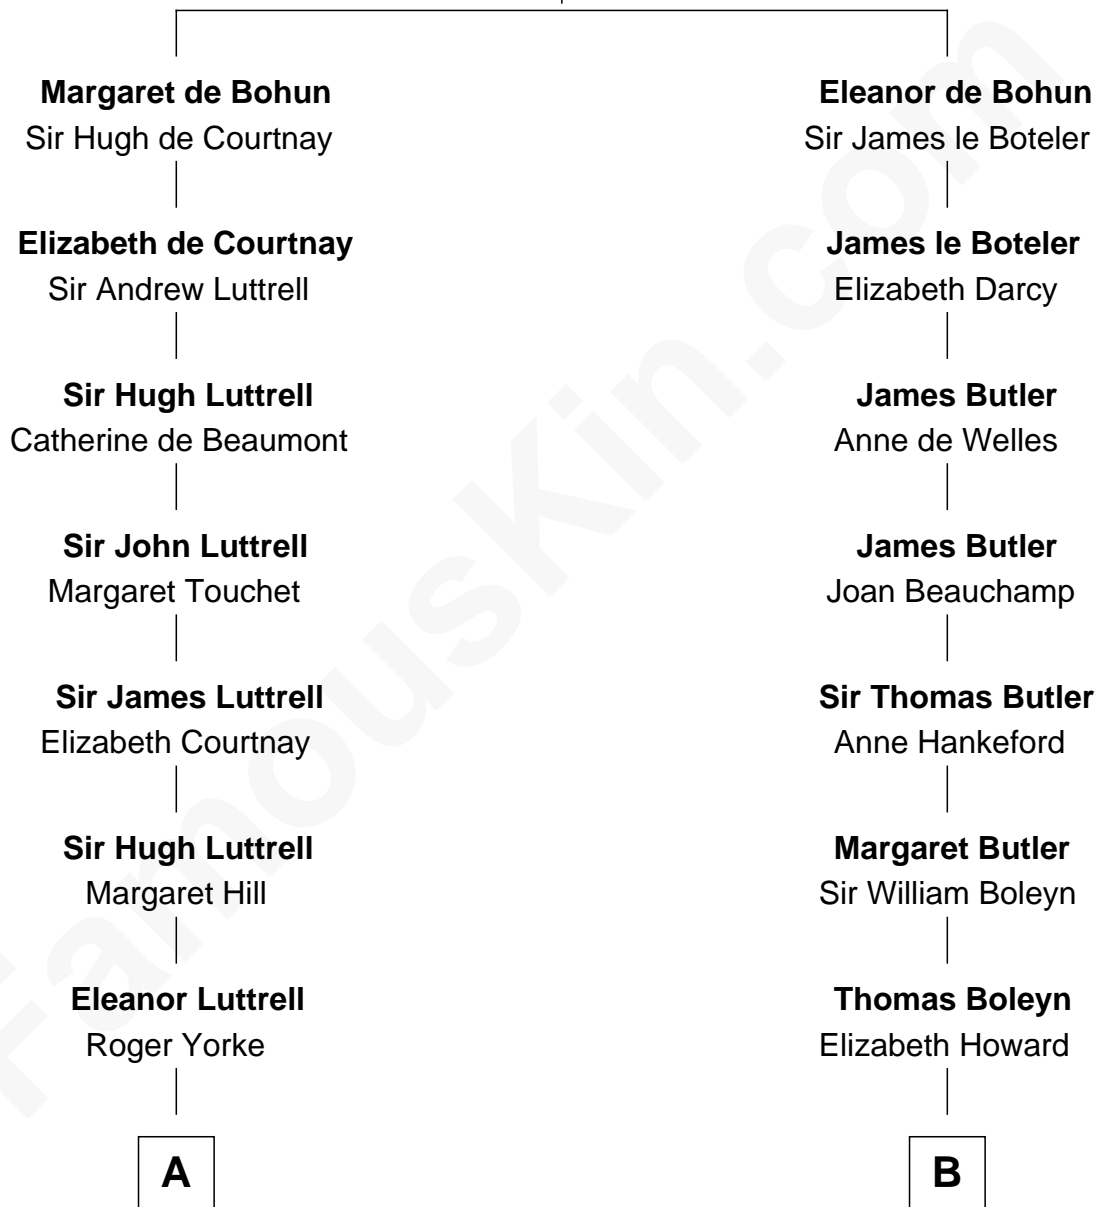

## Relationship Chart of

### Jane (Appleton) Pierce

*First Lady of President Franklin Pierce*

16th cousin 4 times removed of

**Liz Claiborne**

*Fashion Designer and Founder of Liz Claiborne Inc.*

**Humphrey de Bohun**  
Elizabeth Plantagenet

**C**

**William Charles Cole Claiborne**

Louise de Balathier

**Fernand Claiborne**

Marie Louise Villeré

**Omer Villere Claiborne**

Carolyn Louise Fenner

**Liz Claiborne**