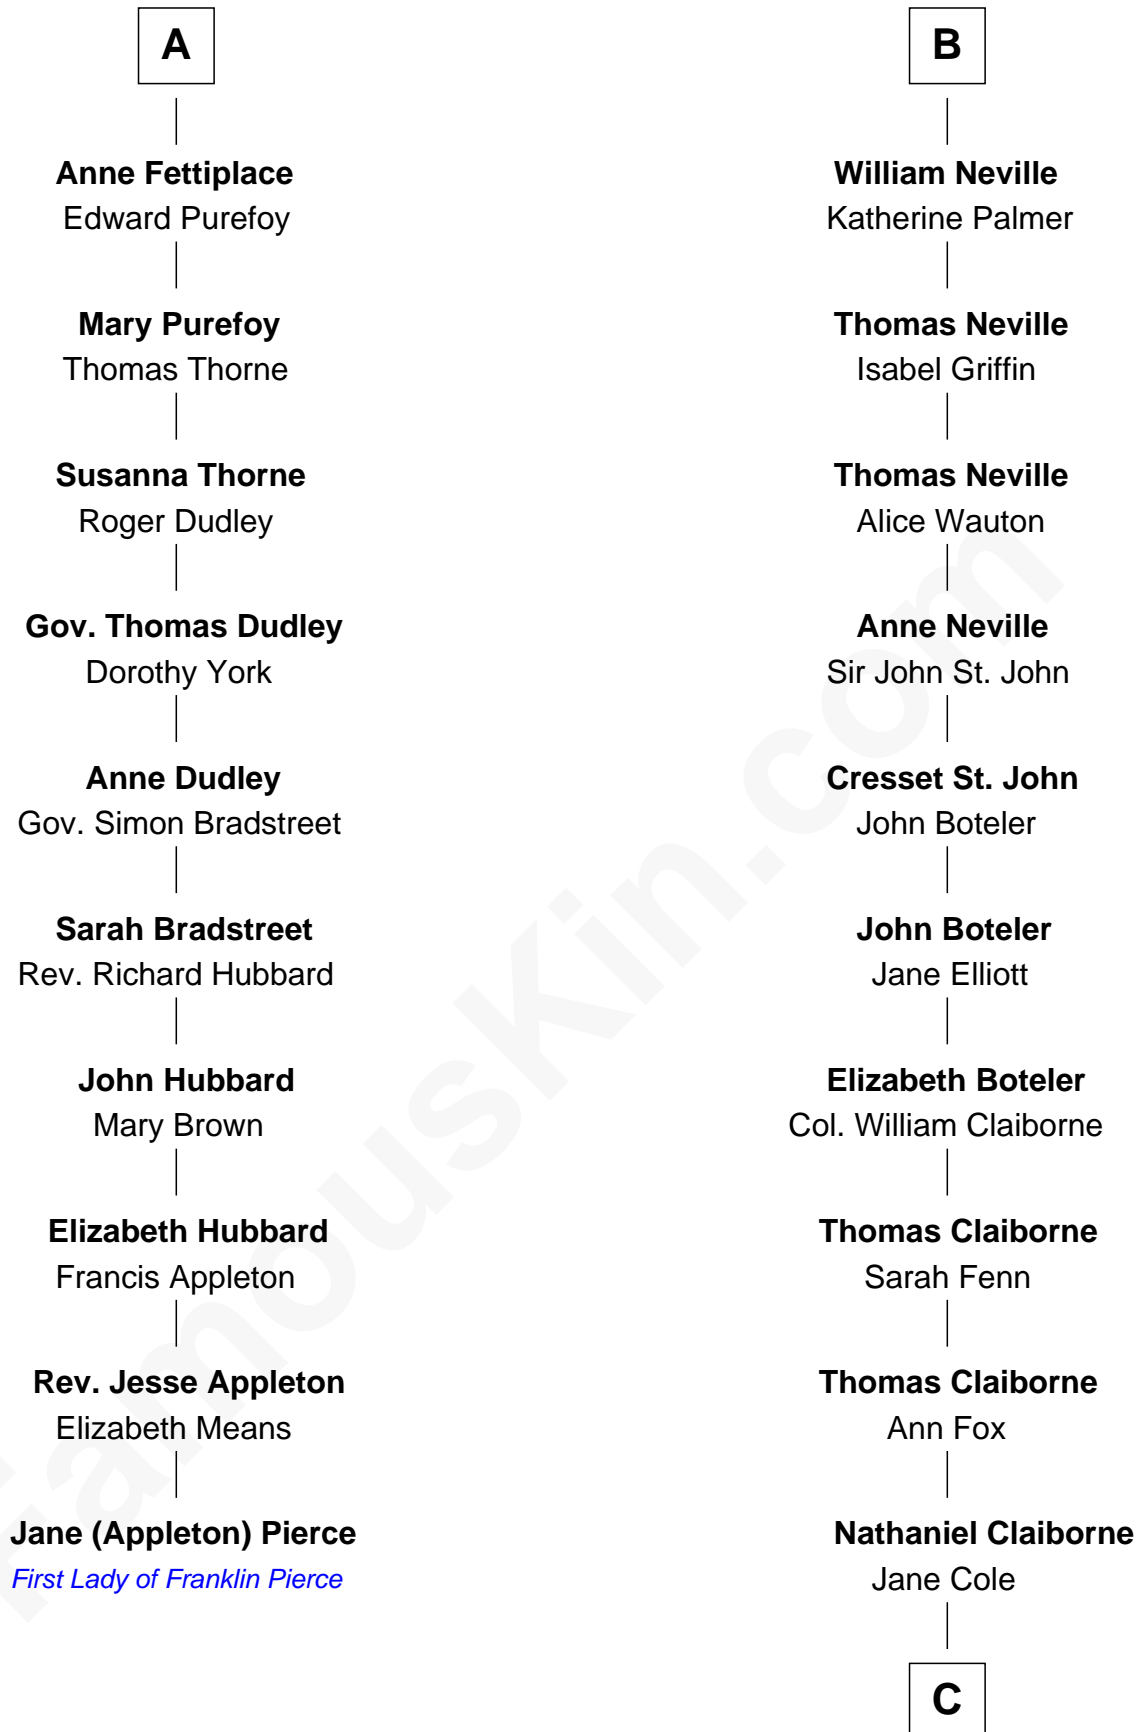

FamousKin.com

Relationship Chart of

Jane (Appleton) Pierce

First Lady of President Franklin Pierce

16th cousin 2 times removed of

William C. C. Claiborne

1st Governor of Louisiana

FamousKin.com