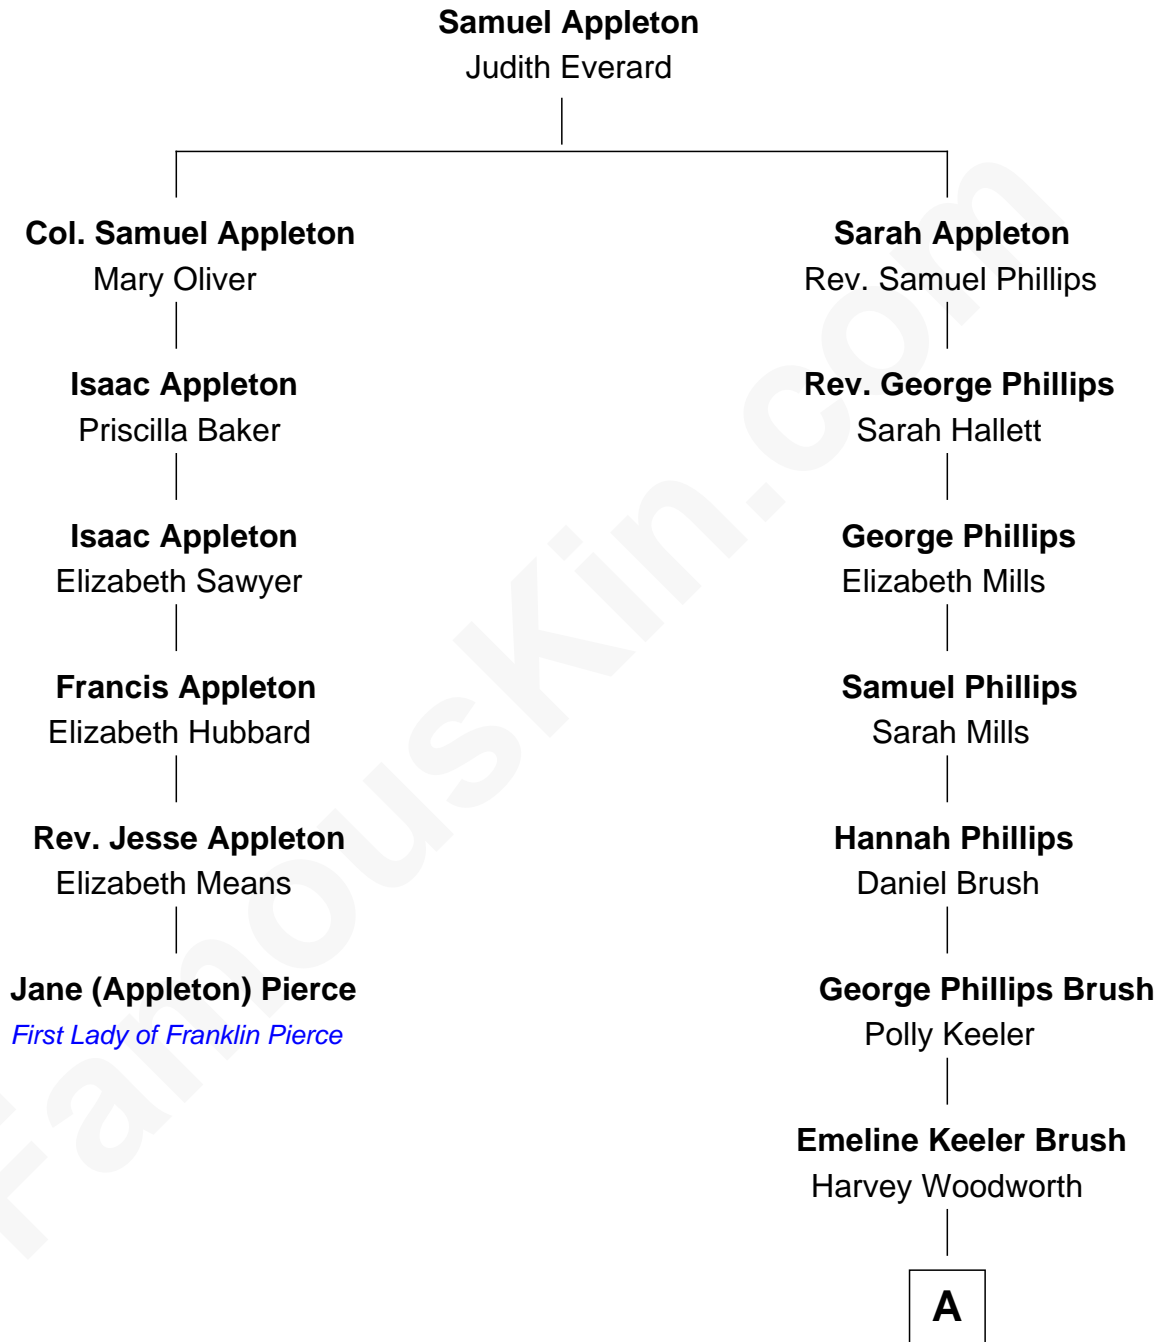

FamousKin.com

Relationship Chart of

Jane (Appleton) Pierce

First Lady of President Franklin Pierce

5th cousin 6 times removed of

Bill Gates

Founder of Microsoft

A

—
Louise Marie Woodworth

Thomas George Maxwell

—
James W. Maxwell

Belle Oakley

—
James Willard Maxwell

Adelle Thompson

—
Mary A. Maxwell

William Henry Gates