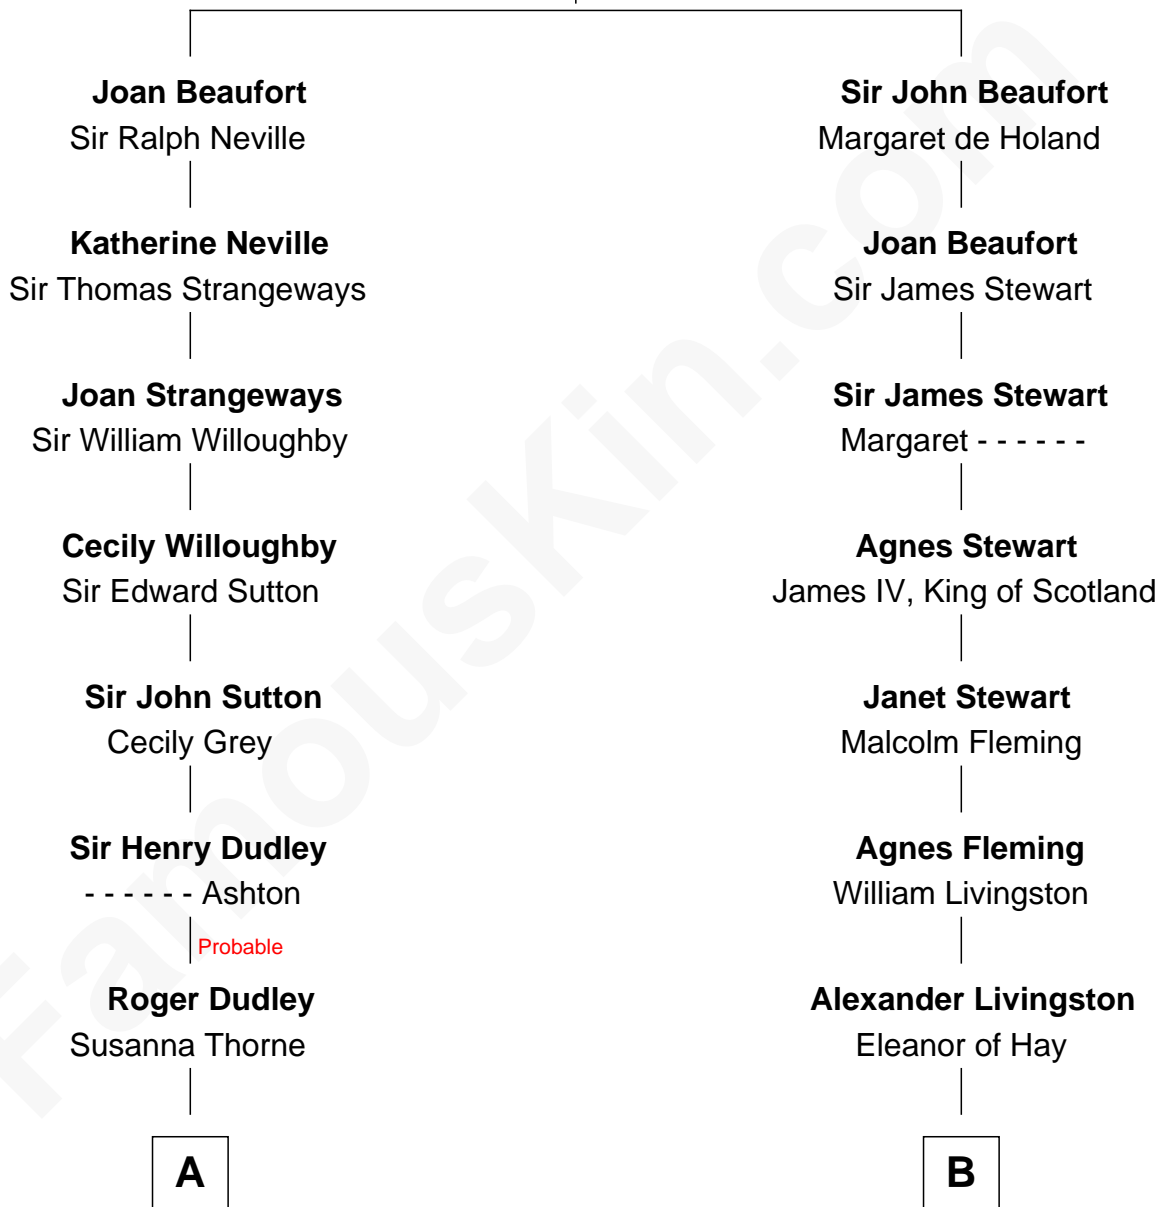

FamousKin.com

Relationship Chart of

Jane (Appleton) Pierce

First Lady of President Franklin Pierce

13th cousin 5 times removed of

Howard Dean

79th Governor of Vermont

John of Gaunt

Katherine Roet

C

Andrea Belden Maitland

Howard Brush Dean

Howard Dean

79th Governor of Vermont

FamousKin.com