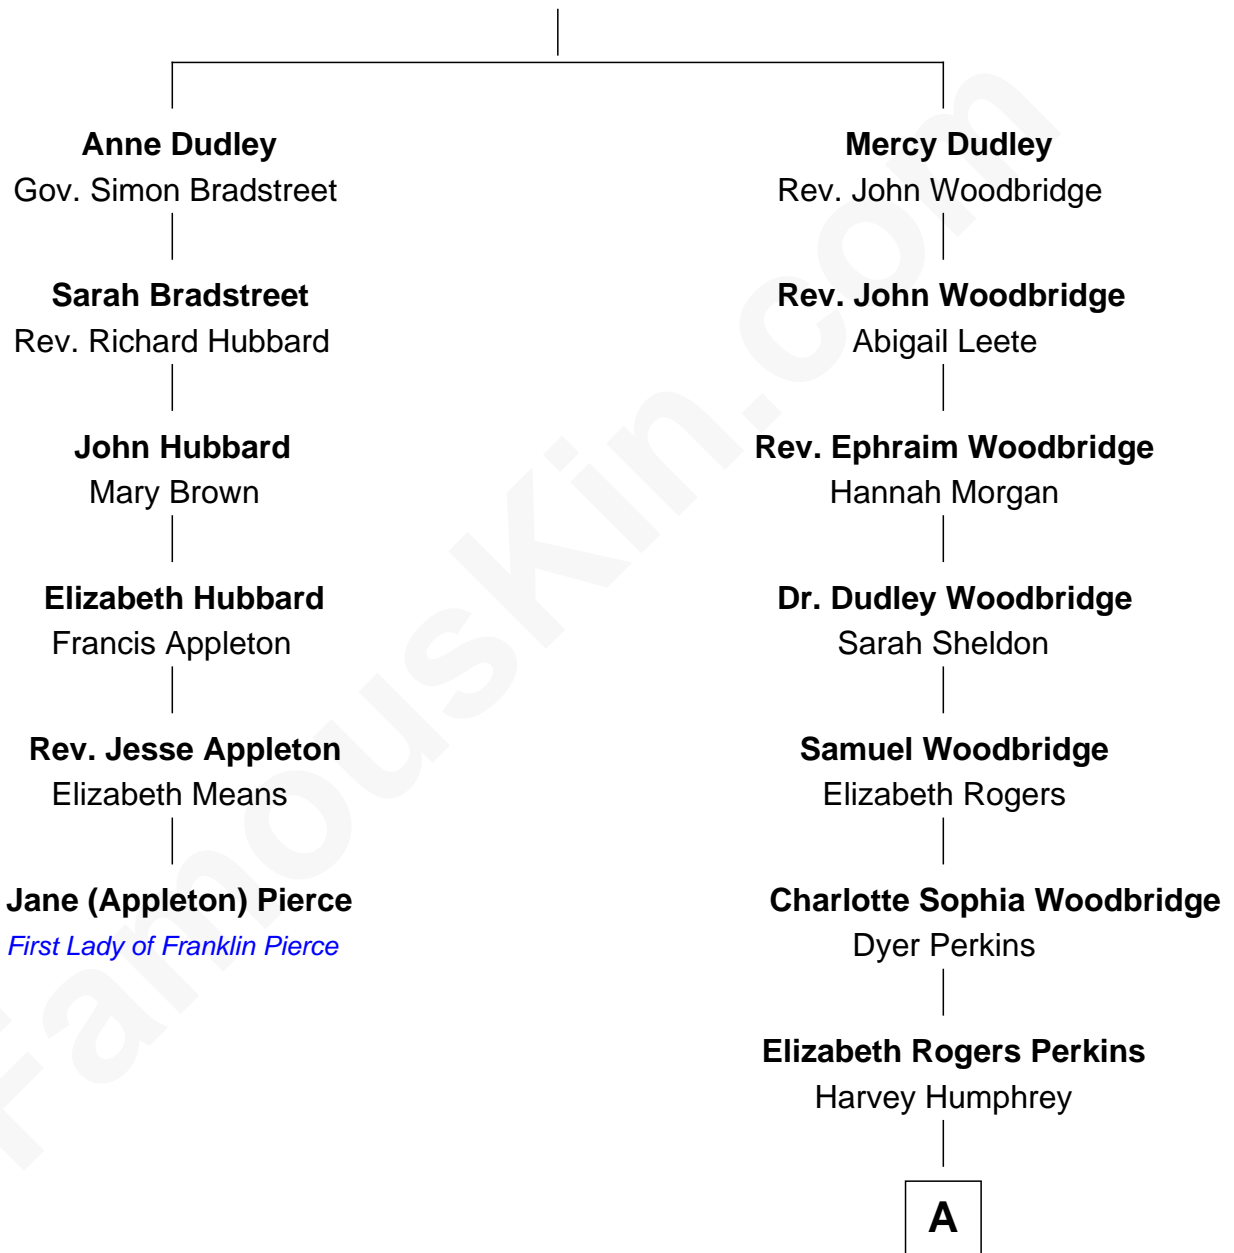

## Relationship Chart of

### Jane (Appleton) Pierce

*First Lady of President Franklin Pierce*

5th cousin 4 times removed of

**Humphrey Bogart**  
*Movie Actor*

**Gov. Thomas Dudley**  
Dorothy York

**A**

John Perkins Humphrey

Frances Dewey Churchill

Maud Humphrey

Dr. Belmont Deforest Bogart

Humphrey Bogart

*Movie Actor*

FamousKin.com