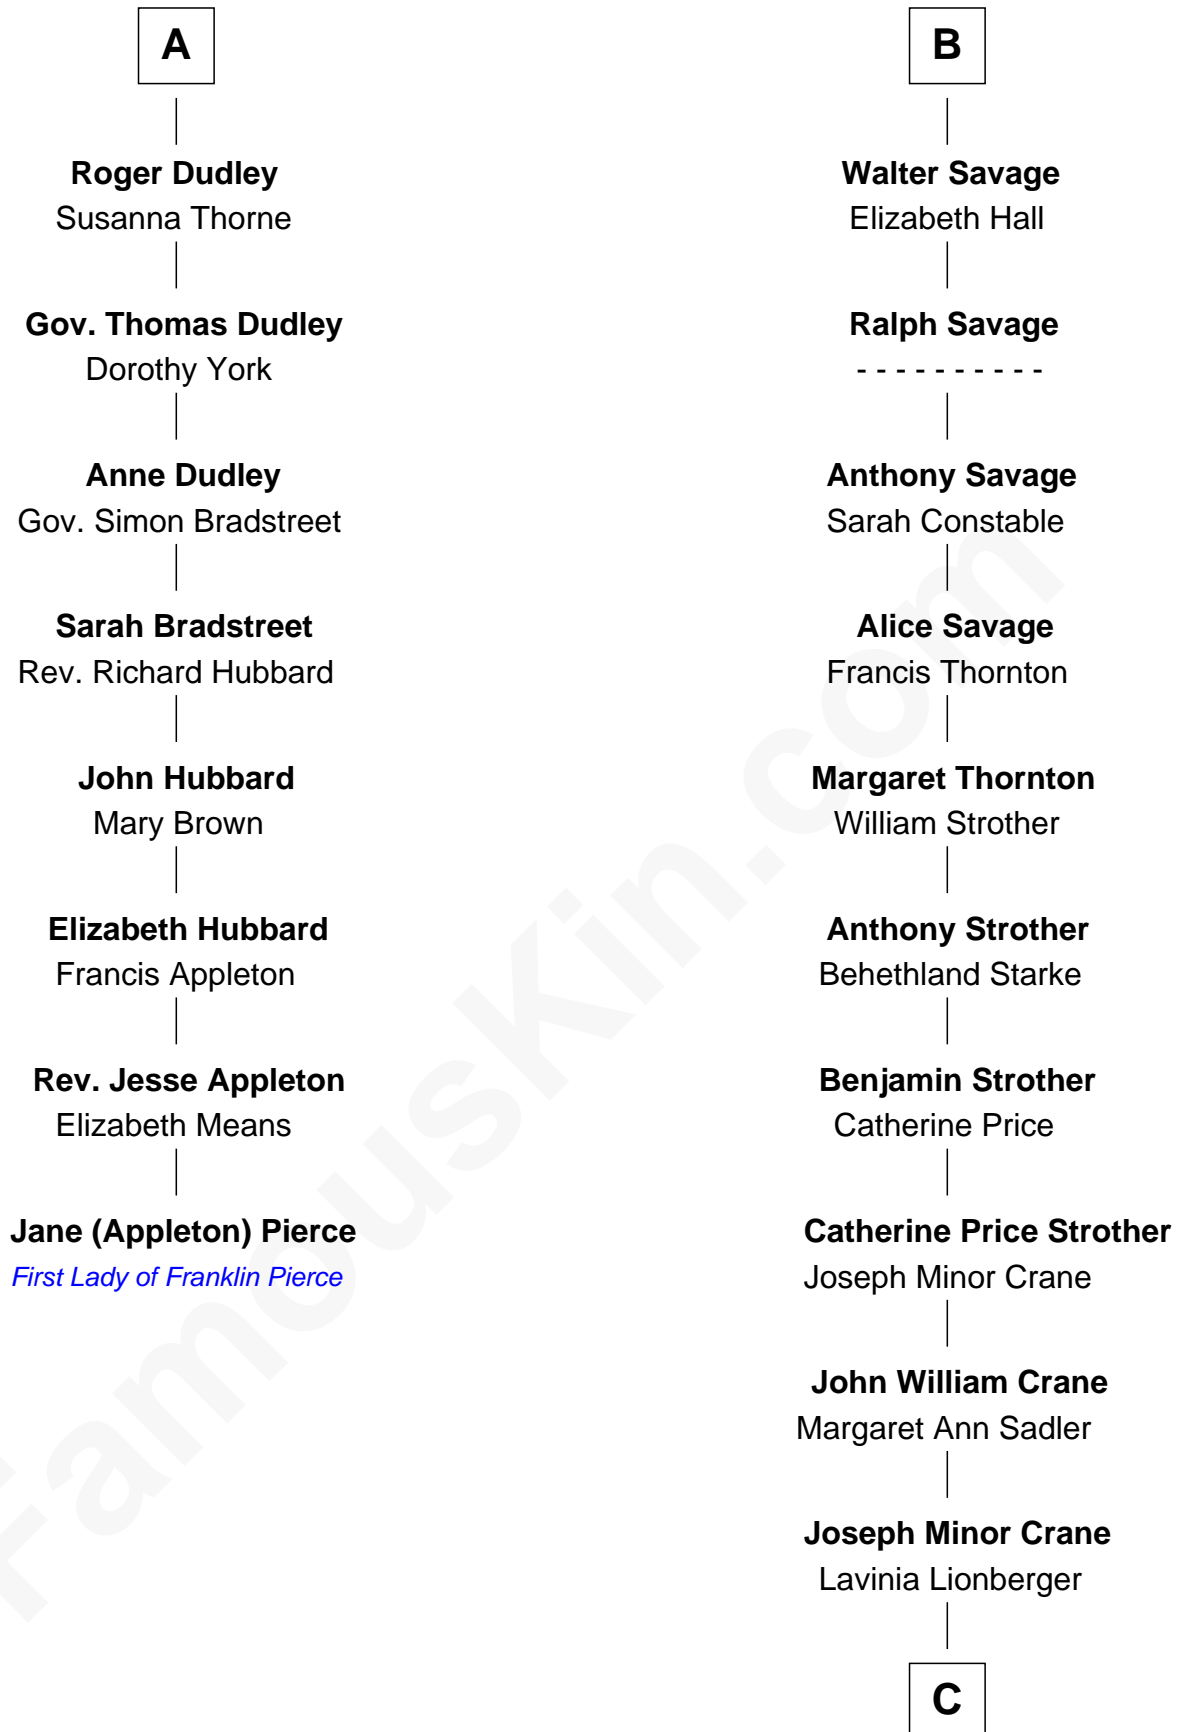

FamousKin.com

Relationship Chart of

Jane (Appleton) Pierce

First Lady of President Franklin Pierce

14th cousin 4 times removed of

Randolph Scott
Movie Actor

C

Lucy Lionberger Crane

George Grant Scott

Randolph Scott

Movie Actor

FamousKin.com