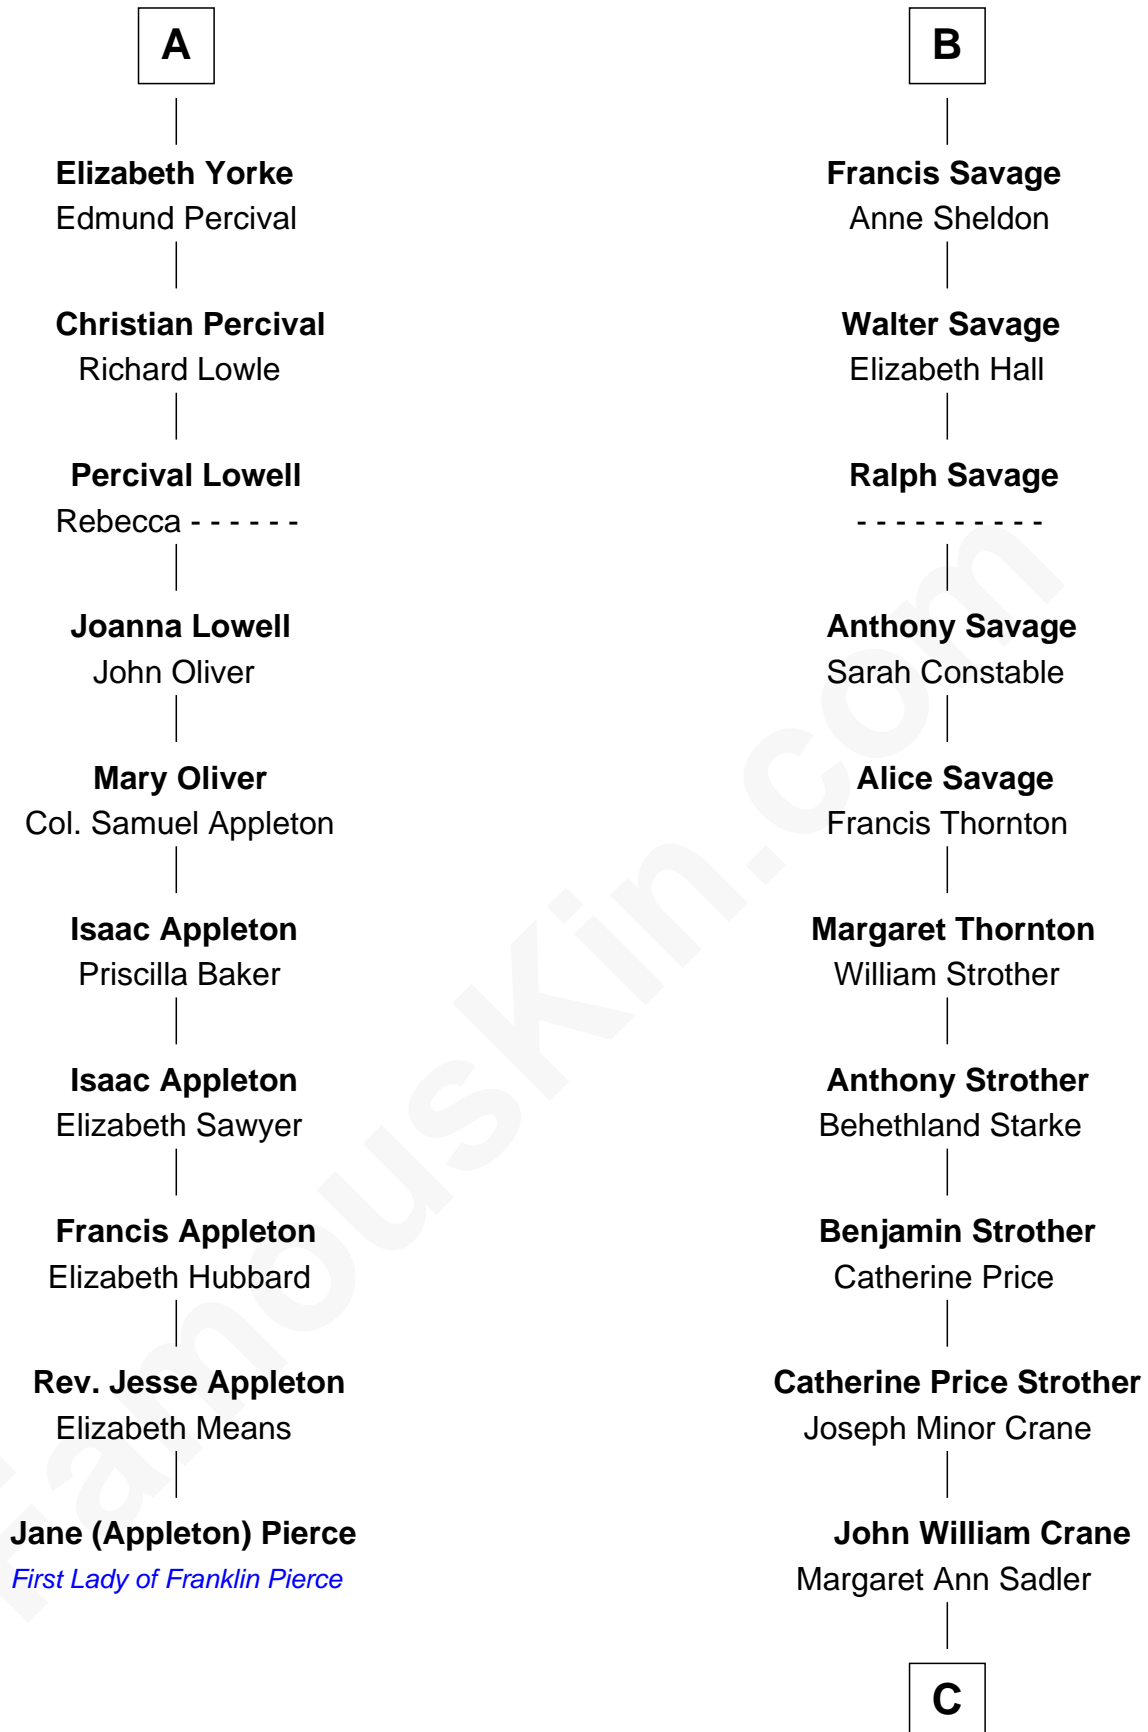

## Relationship Chart of

### Jane (Appleton) Pierce

*First Lady of President Franklin Pierce*

16th cousin 3 times removed of

**Randolph Scott**  
*Movie Actor*

**Humphrey de Bohun**  
Elizabeth Plantagenet

**C**

**Joseph Minor Crane**

Lavinia Lionberger

**Lucy Lionberger Crane**

George Grant Scott

**Randolph Scott**

*Movie Actor*

FamousKin.com