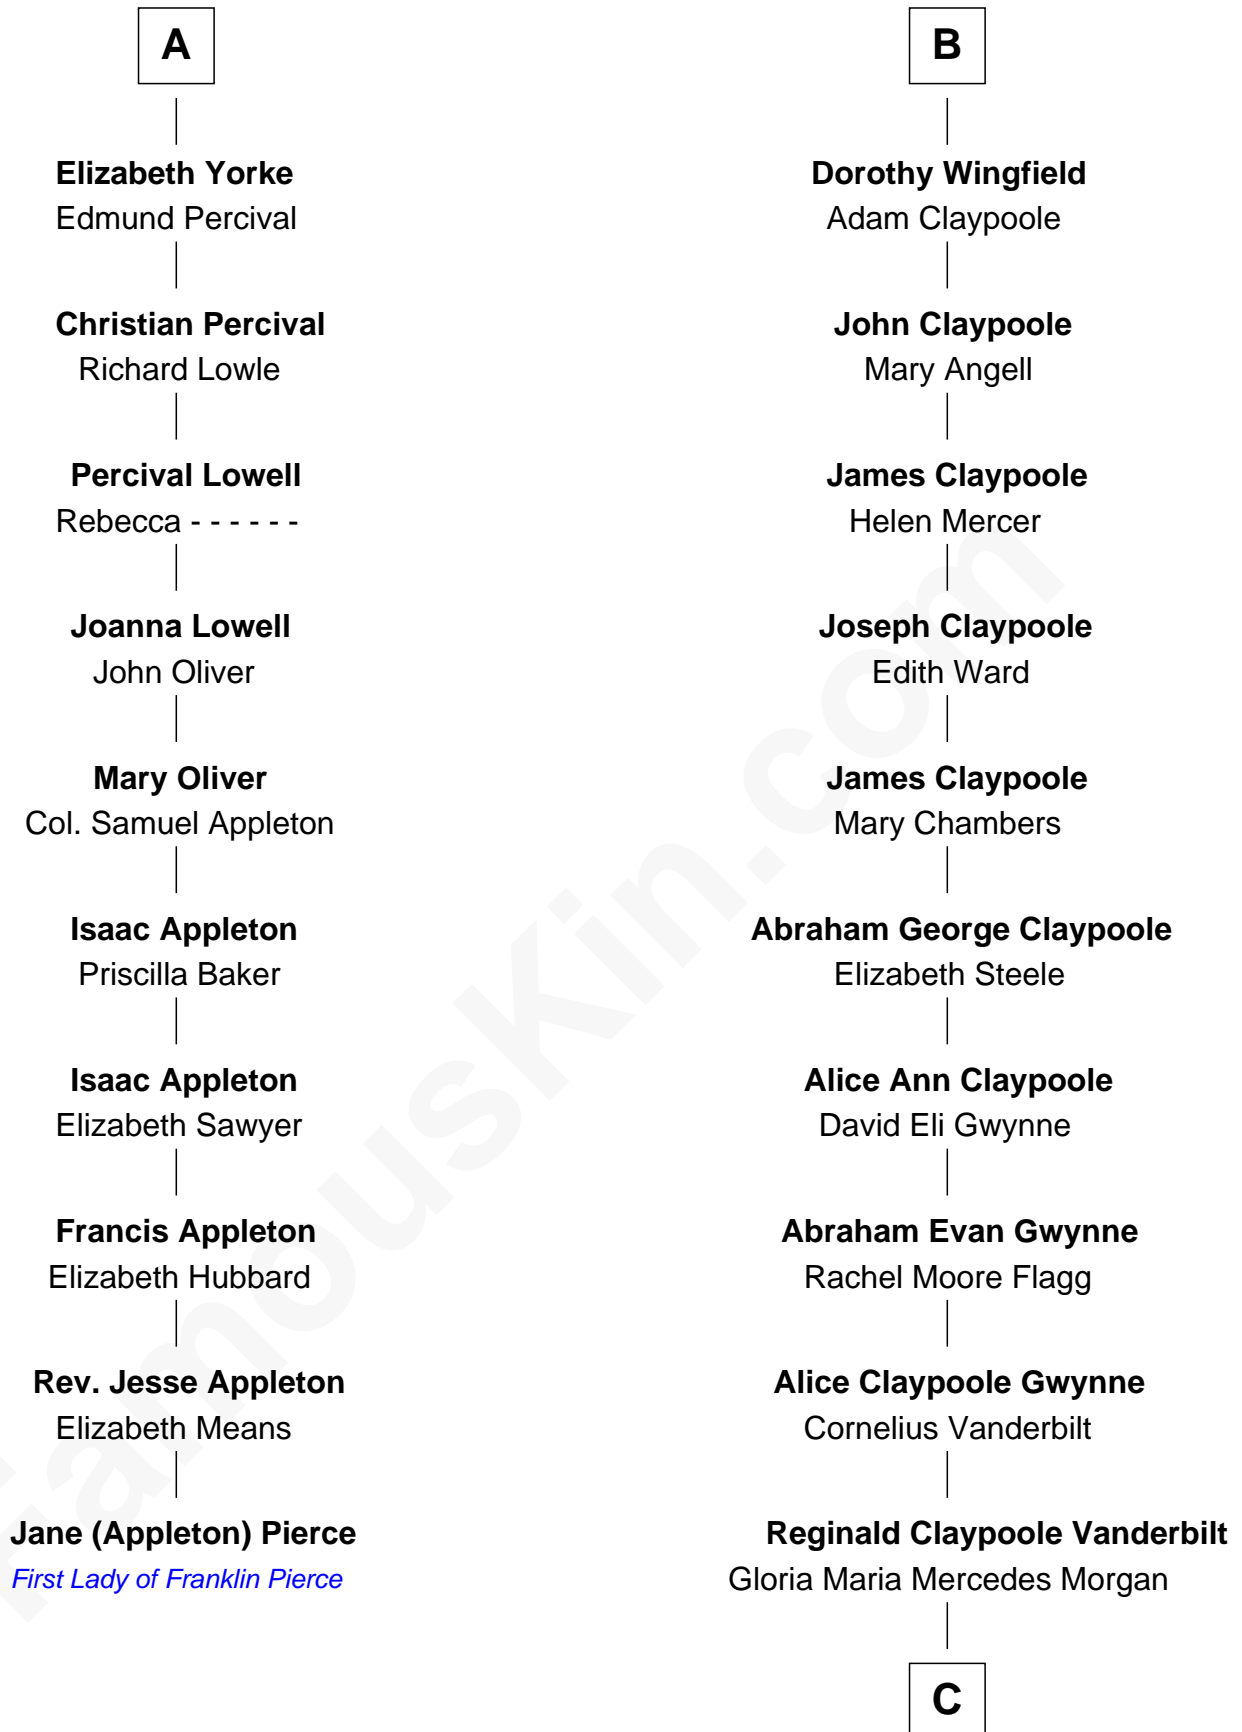

FamousKin.com

Relationship Chart of

Jane (Appleton) Pierce

First Lady of President Franklin Pierce

16th cousin 2 times removed of

Anderson Cooper
Television Journalist

Humphrey de Bohun
Elizabeth Plantagenet

|
Gloria Laura Morgan Vanderbilt

Wyatt Emory Cooper

|
Anderson Cooper

Television Journalist

FamousKin.com