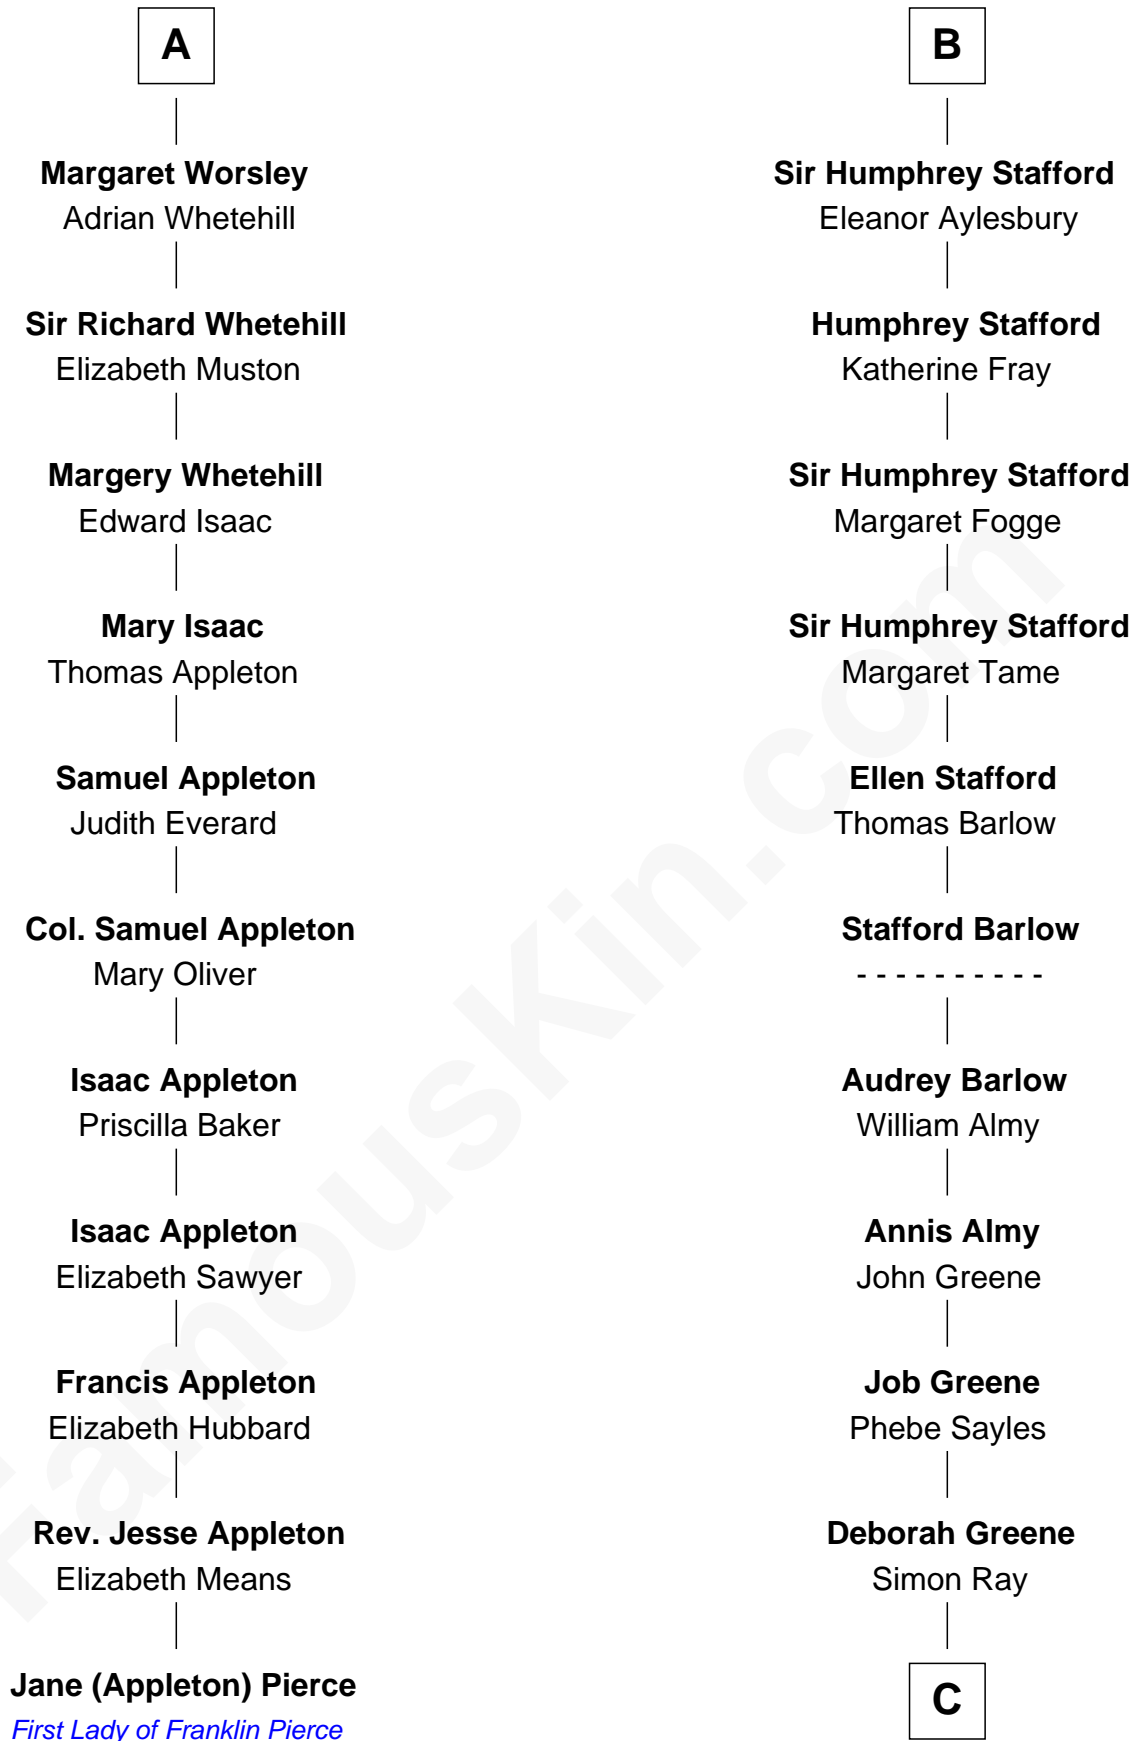

## Relationship Chart of

### Jane (Appleton) Pierce

First Lady of President Franklin Pierce

17th cousin 3 times removed of

### Julia (Ward) Howe

Author of "The Battle Hymn of the Republic"

**Sir Roger de Somery**

Nichole d'Aubenev

**C**

—  
**Anna Ray**

Samuel Ward

—  
**Samuel Ward**

Phebe Greene

—  
**Samuel Ward**

Julia Rush Cutler

—  
**Julia (Ward) Howe**

*American Poet*