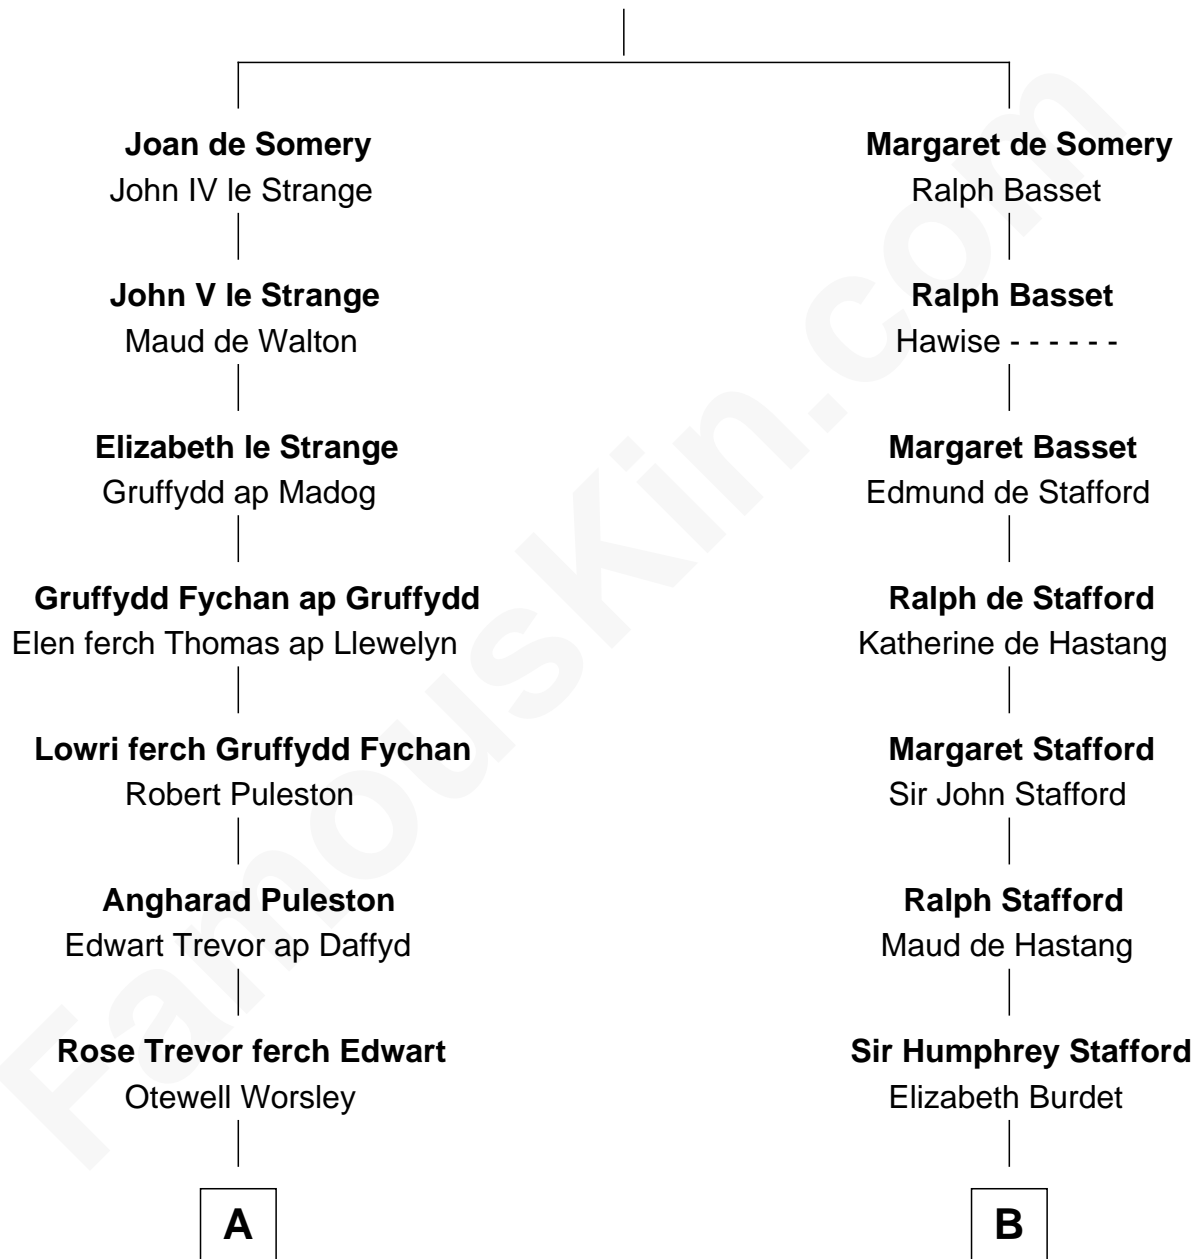

## Relationship Chart of

### Jane (Appleton) Pierce

First Lady of President Franklin Pierce

17th cousin 3 times removed of

### Julia (Ward) Howe

Author of "The Battle Hymn of the Republic"

**Sir Roger de Somery**

Nichole d'Aubenev

**C**

—  
**Anna Ray**

Samuel Ward

—  
**Samuel Ward**

Phebe Greene

—  
**Samuel Ward**

Julia Rush Cutler

—  
**Julia (Ward) Howe**

*American Poet*