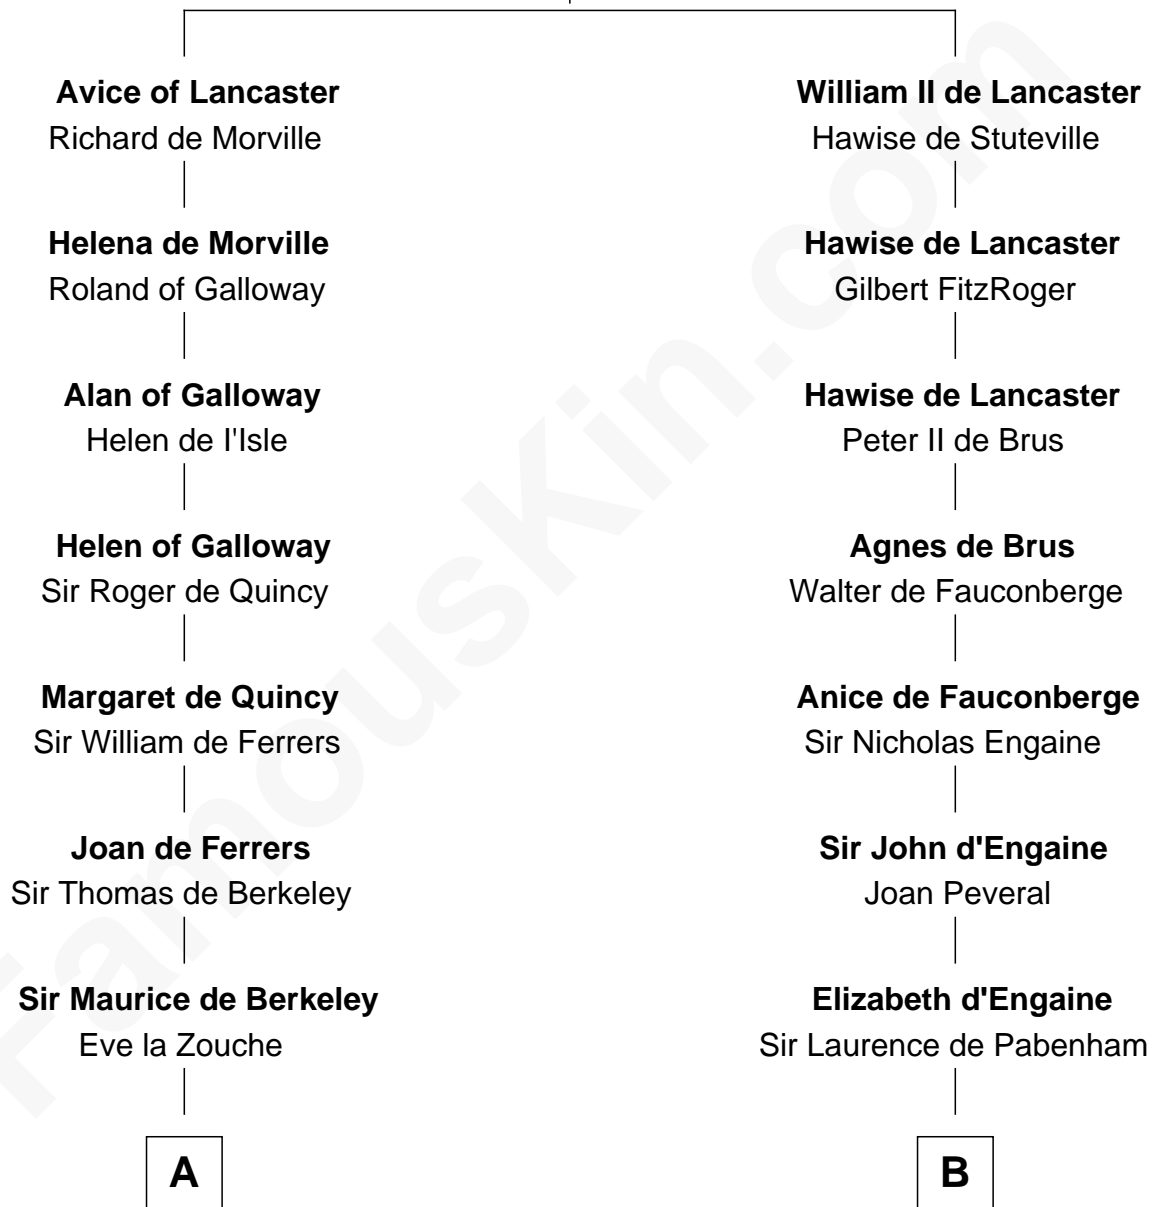

FamousKin.com

Relationship Chart of

Jane (Appleton) Pierce

First Lady of President Franklin Pierce

21st cousin of

Julia (Ward) Howe

Author of "The Battle Hymn of the Republic"

William I de Lancaster
Gundred de Warenne

C

Sarah Bradstreet
Rev. Richard Hubbard

John Hubbard
Mary Brown

Elizabeth Hubbard
Francis Appleton

Rev. Jesse Appleton
Elizabeth Means

Jane (Appleton) Pierce
First Lady of Franklin Pierce

D

Deborah Greene
Simon Ray