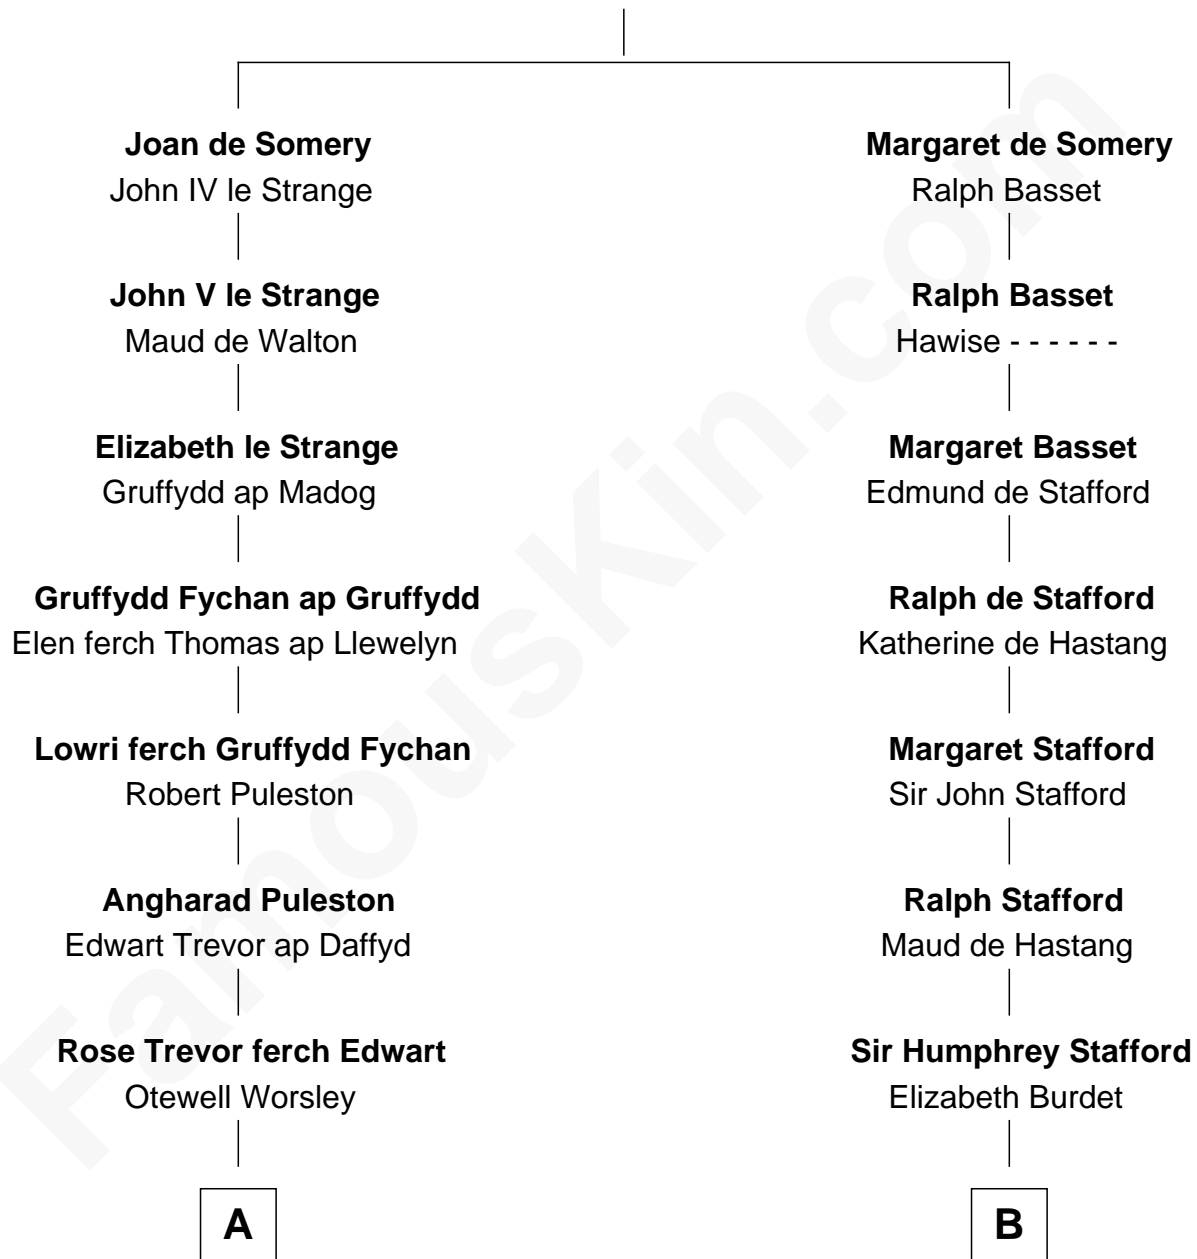

FamousKin.com

Relationship Chart of

Jane (Appleton) Pierce

First Lady of President Franklin Pierce

17th cousin of

William Greene

2nd Governor of Rhode Island

Sir Roger de Somery

Nichole d'Aubenev

William Greene photo by [Sarnold17](#) (CC BY-SA 3.0)