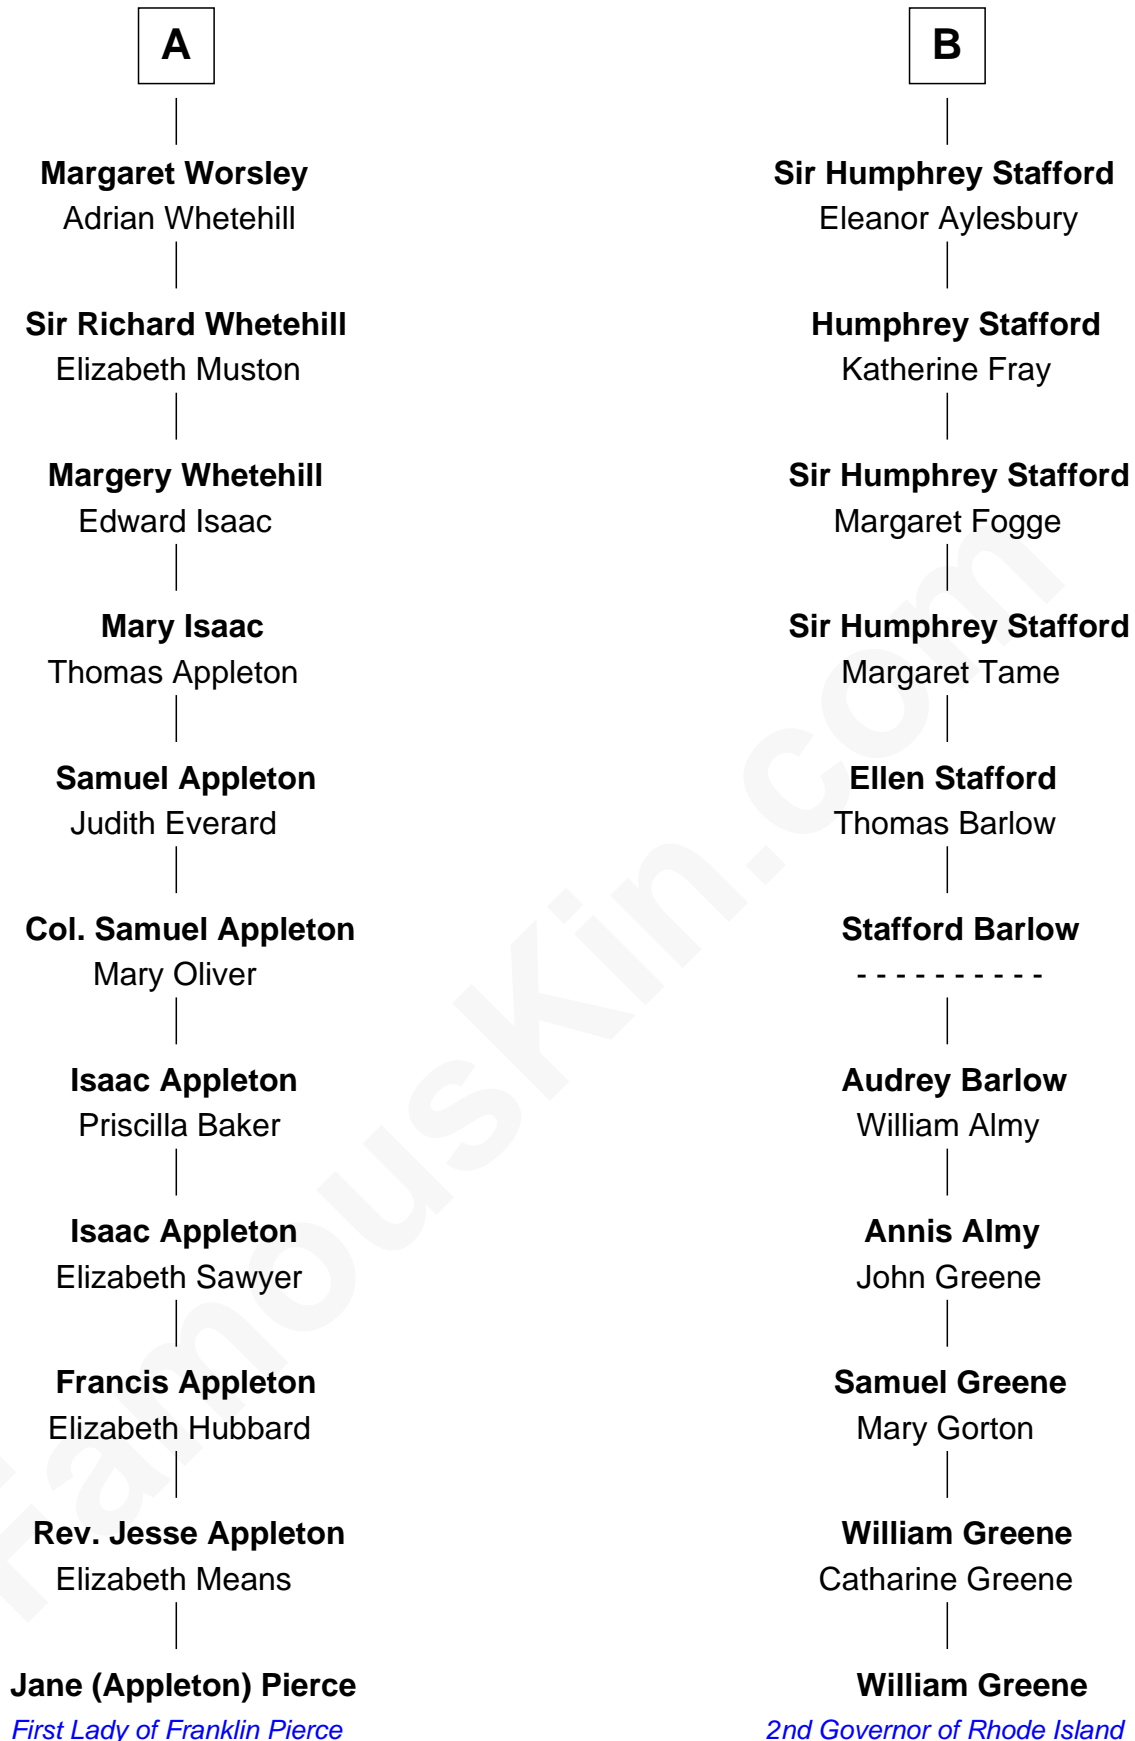

FamousKin.com

Relationship Chart of

Jane (Appleton) Pierce

First Lady of President Franklin Pierce

17th cousin of

William Greene

2nd Governor of Rhode Island

Sir Roger de Somery

Nichole d'Aubenev

William Greene photo by [Sarnold17](#) (CC BY-SA 3.0)