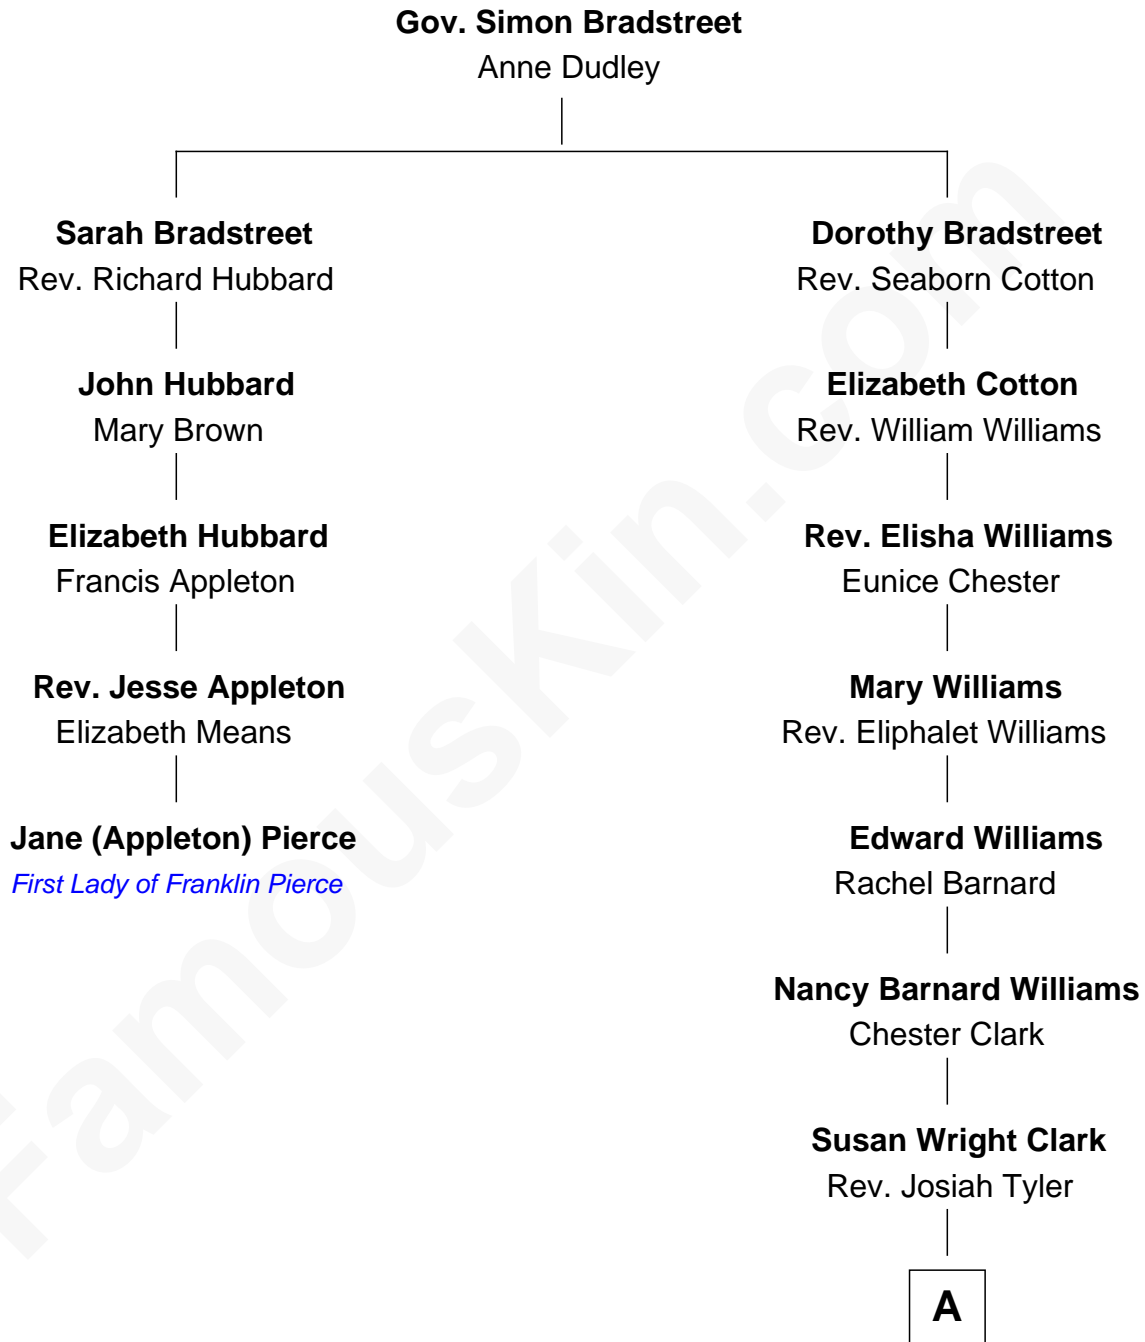

FamousKin.com

Relationship Chart of

Jane (Appleton) Pierce

First Lady of President Franklin Pierce

4th cousin 7 times removed of

Kate Upton

Sports Illustrated Swimsuit Cover Model

A

William Chester Tyler

Laura Leland Brooks

Margaret Hastings Tyler

Charles Henry Vial

Elizabeth Brooks Vial

Stephen Edward Upton

Jefferson Matthew Upton

Shelley Fawn Davis