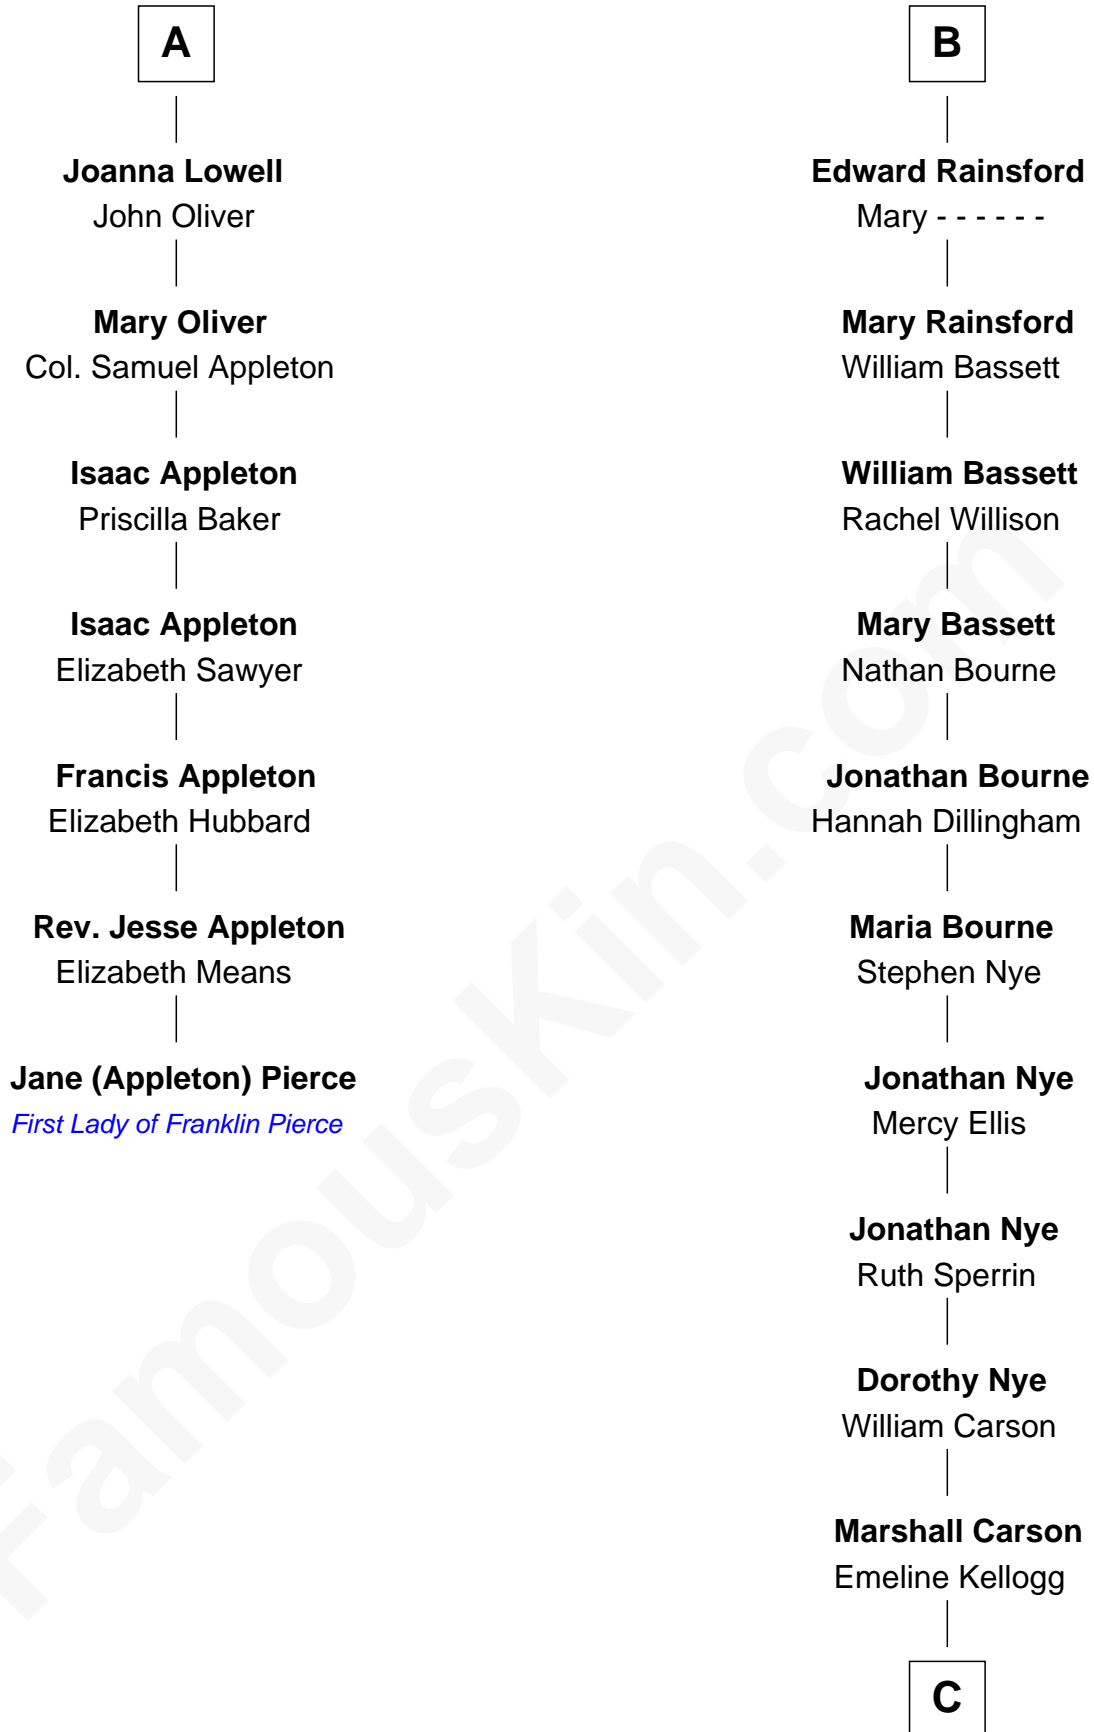

FamousKin.com

Relationship Chart of

Jane (Appleton) Pierce

First Lady of President Franklin Pierce

13th cousin 6 times removed of

Johnny Carson

TV Host - "The Tonight Show"

Sir Walter Hungerford

Katherine Peverell

Elizabeth Hungerford

Sir Philip Courtenay

Elizabeth Courtnay

Sir James Luttrell

Sir Hugh Luttrell

Margaret Hill

Eleanor Luttrell

Sir Robert Hungerford

Margaret Botreaux

Eleanor Hungerford

Sir John White

Robert White

Margaret Gainsford

Margaret White

John Kirton

Stephen Kirton

Margaret Offley

Thomas Kirton

Mary Sadler

Mary Kirton

Robert Rainsford

B

C