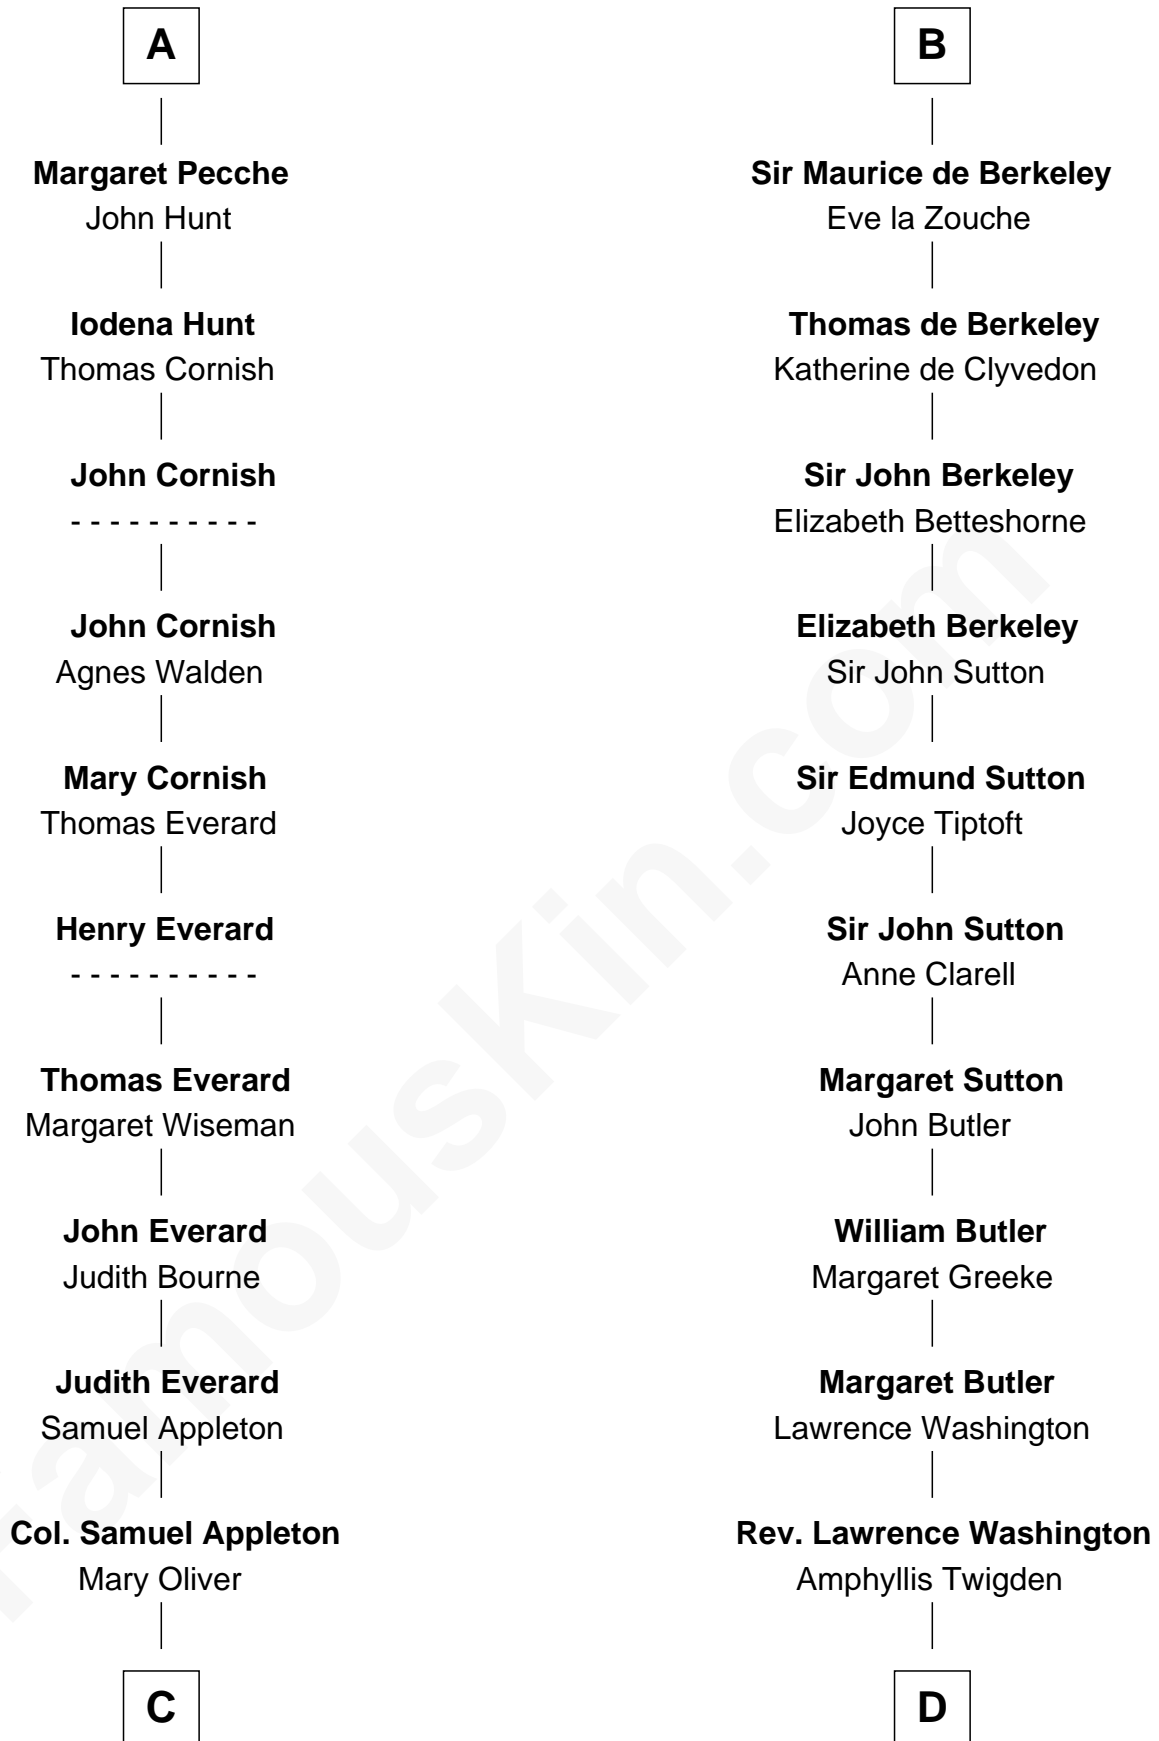

FamousKin.com

Relationship Chart of

Jane (Appleton) Pierce

First Lady of President Franklin Pierce

20th cousin 1 time removed of

George Washington

1st U.S. President

Waltheof II of Northumbria

Sir Roger de Quincy

Helen of Galloway

Margaret de Quincy

Sir William de Ferrers

Joan de Ferrers

Sir Thomas de Berkeley

B

C

Isaac Appleton
Priscilla Baker

Isaac Appleton
Elizabeth Sawyer

Francis Appleton
Elizabeth Hubbard

Rev. Jesse Appleton
Elizabeth Means

Jane (Appleton) Pierce
First Lady of Franklin Pierce

D

John Washington
Anne Pope