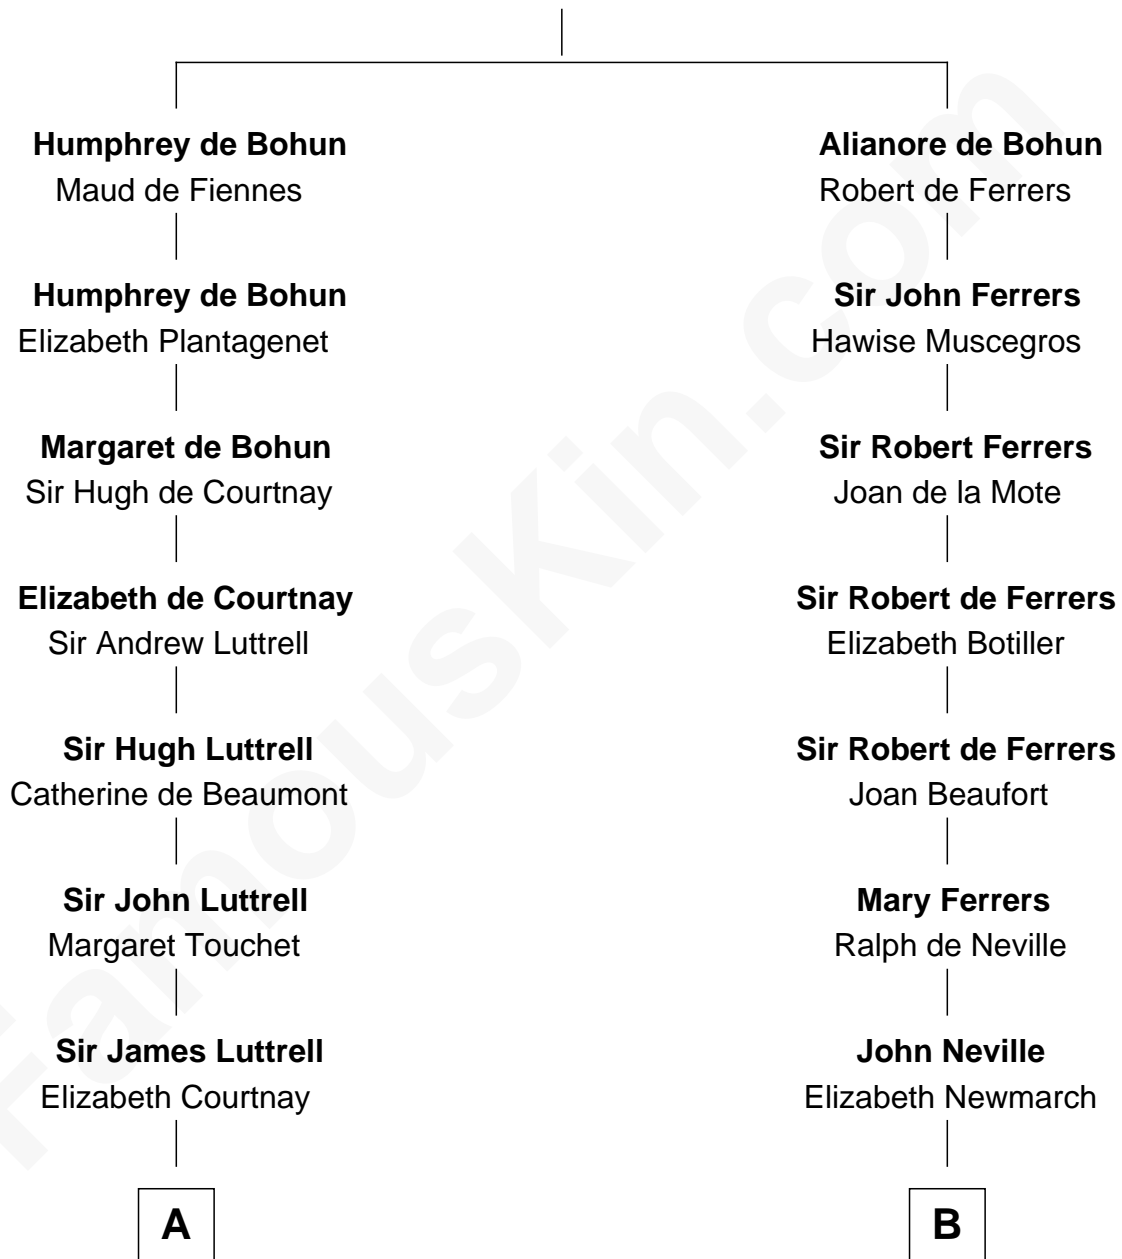

FamousKin.com

Relationship Chart of

Jane (Appleton) Pierce

First Lady of President Franklin Pierce

17th cousin 1 time removed of

George Washington

1st U.S. President

Sir Humphrey de Bohun

Eleanor de Braiose

C

Rev. Jesse Appleton

Elizabeth Means

Jane (Appleton) Pierce

First Lady of Franklin Pierce

FamousKin.com