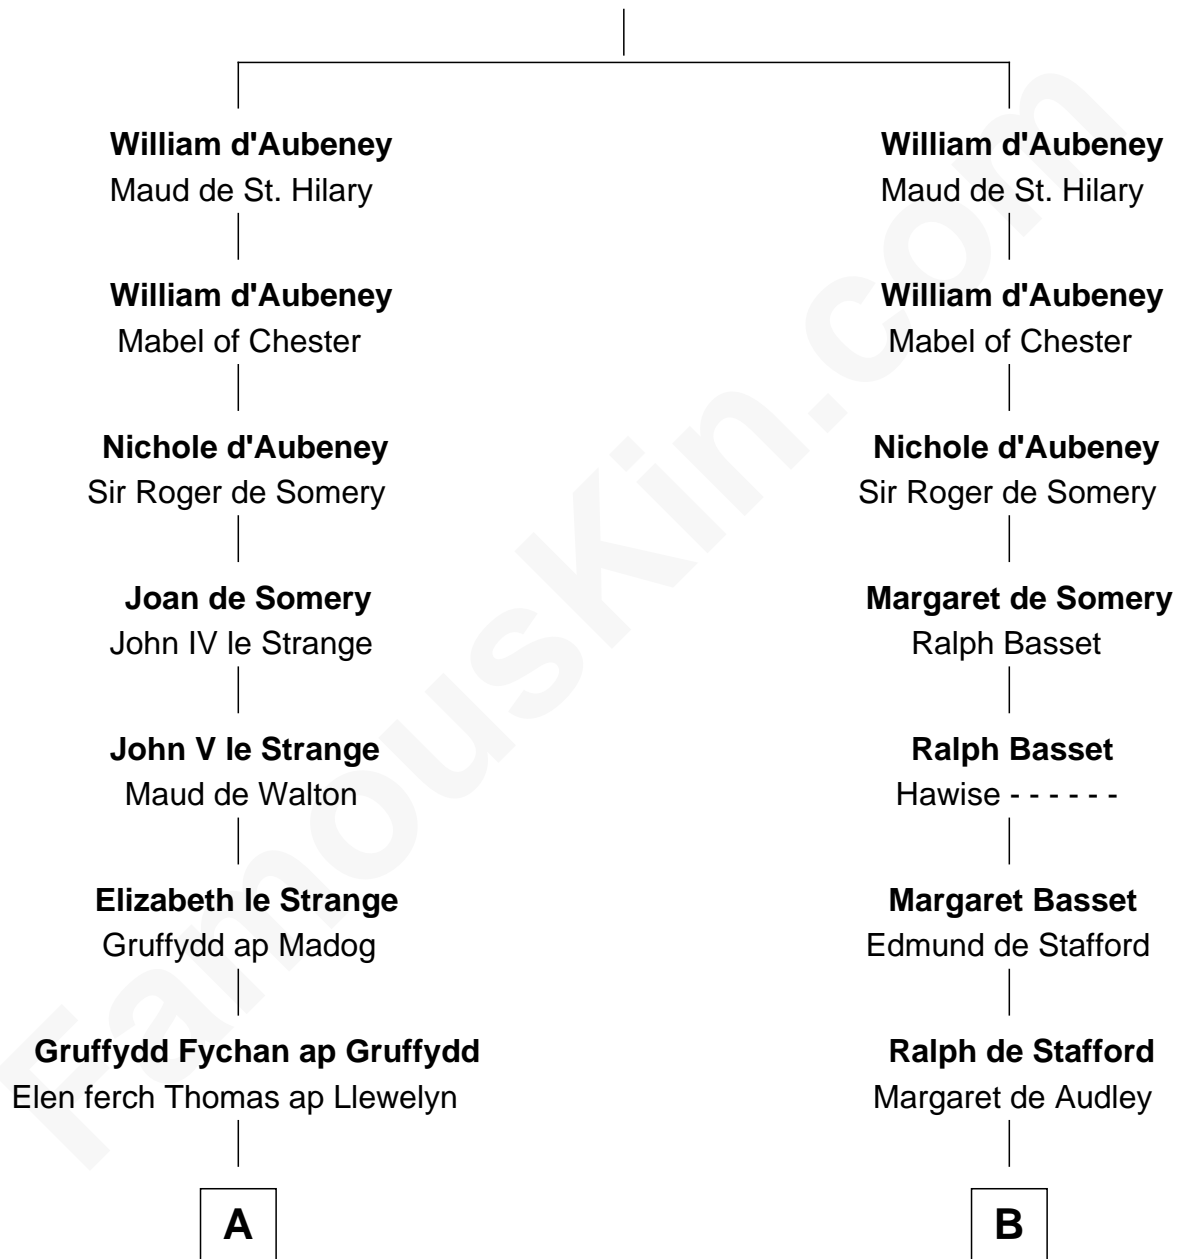

## Relationship Chart of

### Jane (Appleton) Pierce

*First Lady of President Franklin Pierce*

20th cousin of

### George Washington

*1st U.S. President*

**William d'Aubaney**

Alice of Louvain

**C**

**Isaac Appleton**  
Elizabeth Sawyer

**Francis Appleton**  
Elizabeth Hubbard

**Rev. Jesse Appleton**  
Elizabeth Means

**Jane (Appleton) Pierce**  
*First Lady of Franklin Pierce*

**D**

**Mildred Reade**  
Col. Augustine Warner

**Mildred Warner**  
Lawrence Washington

**Augustine Washington**  
Mary Ball

**George Washington**  
*1st U.S. President*