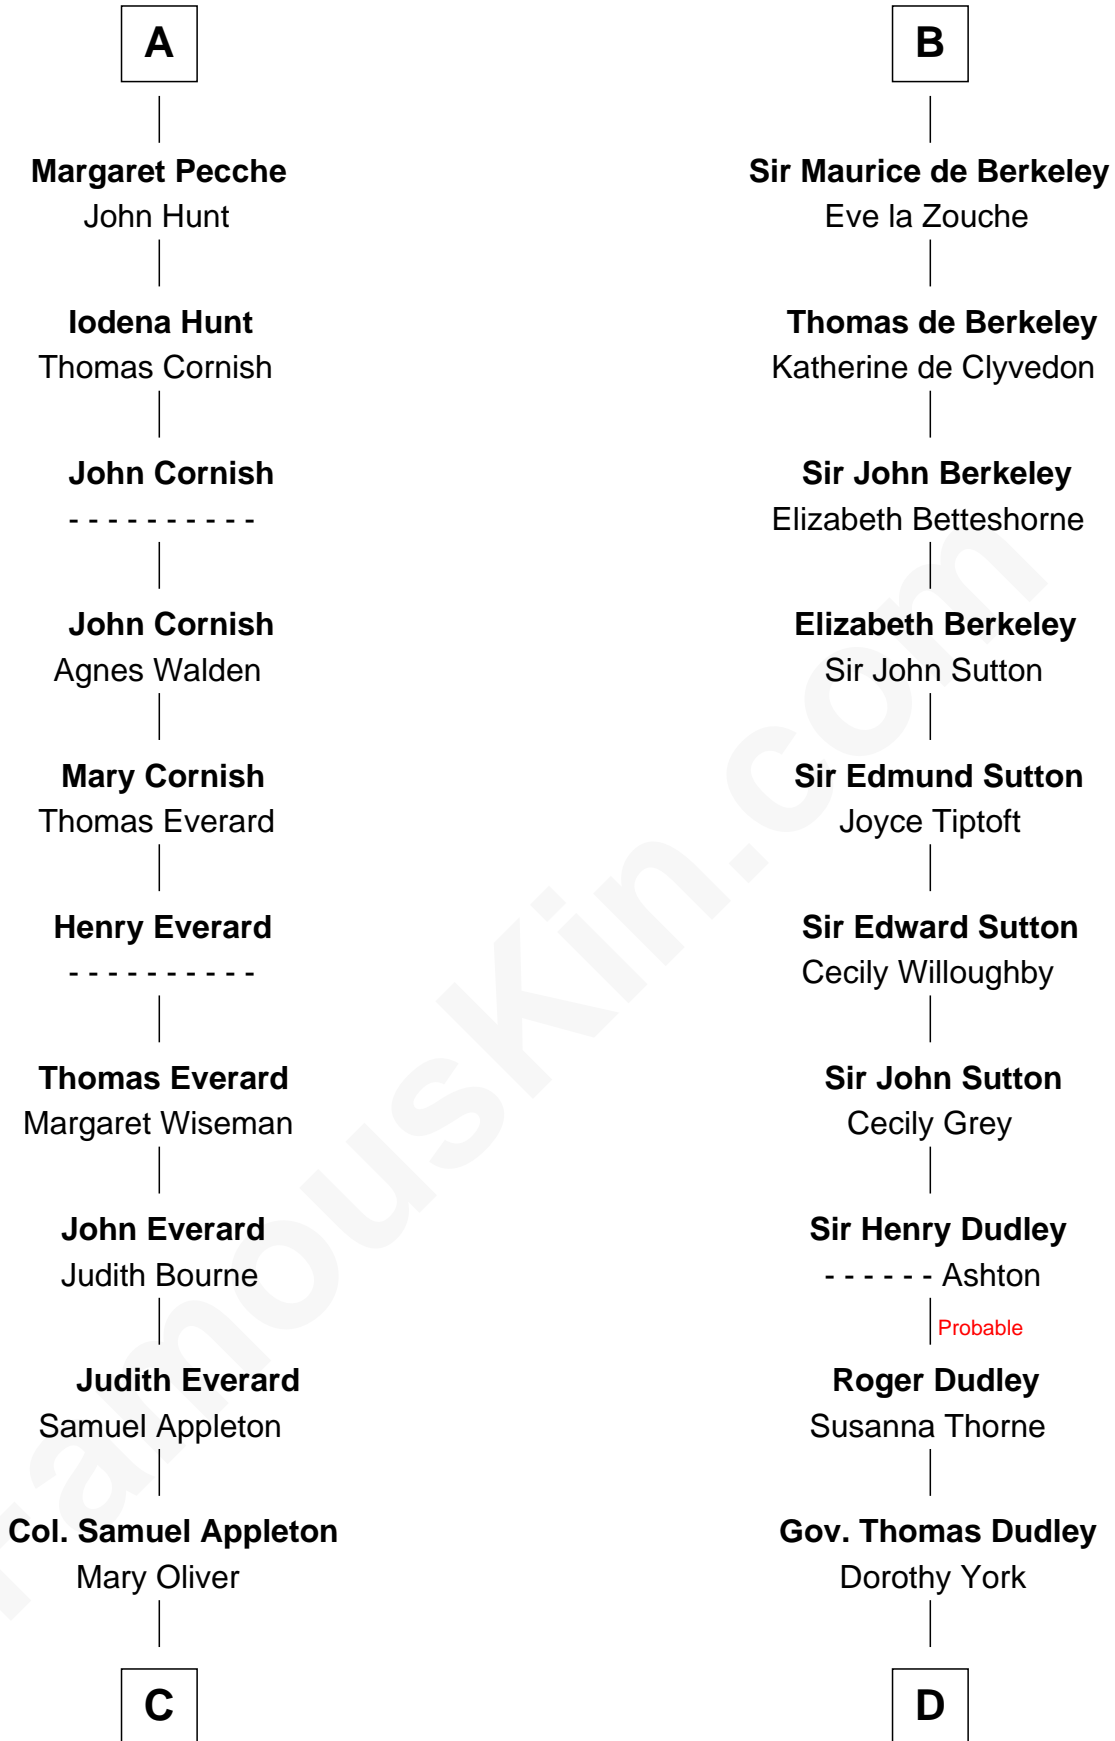

FamousKin.com

Relationship Chart of

Jane (Appleton) Pierce

First Lady of President Franklin Pierce

21st cousin of

John Langdon

Signer of the U.S. Constitution

Norman Ranulf

C

Isaac Appleton
Priscilla Baker

Isaac Appleton
Elizabeth Sawyer

Francis Appleton
Elizabeth Hubbard

Rev. Jesse Appleton
Elizabeth Means

Jane (Appleton) Pierce
First Lady of Franklin Pierce

D

Rev. Samuel Dudley
Elizabeth - - - - -