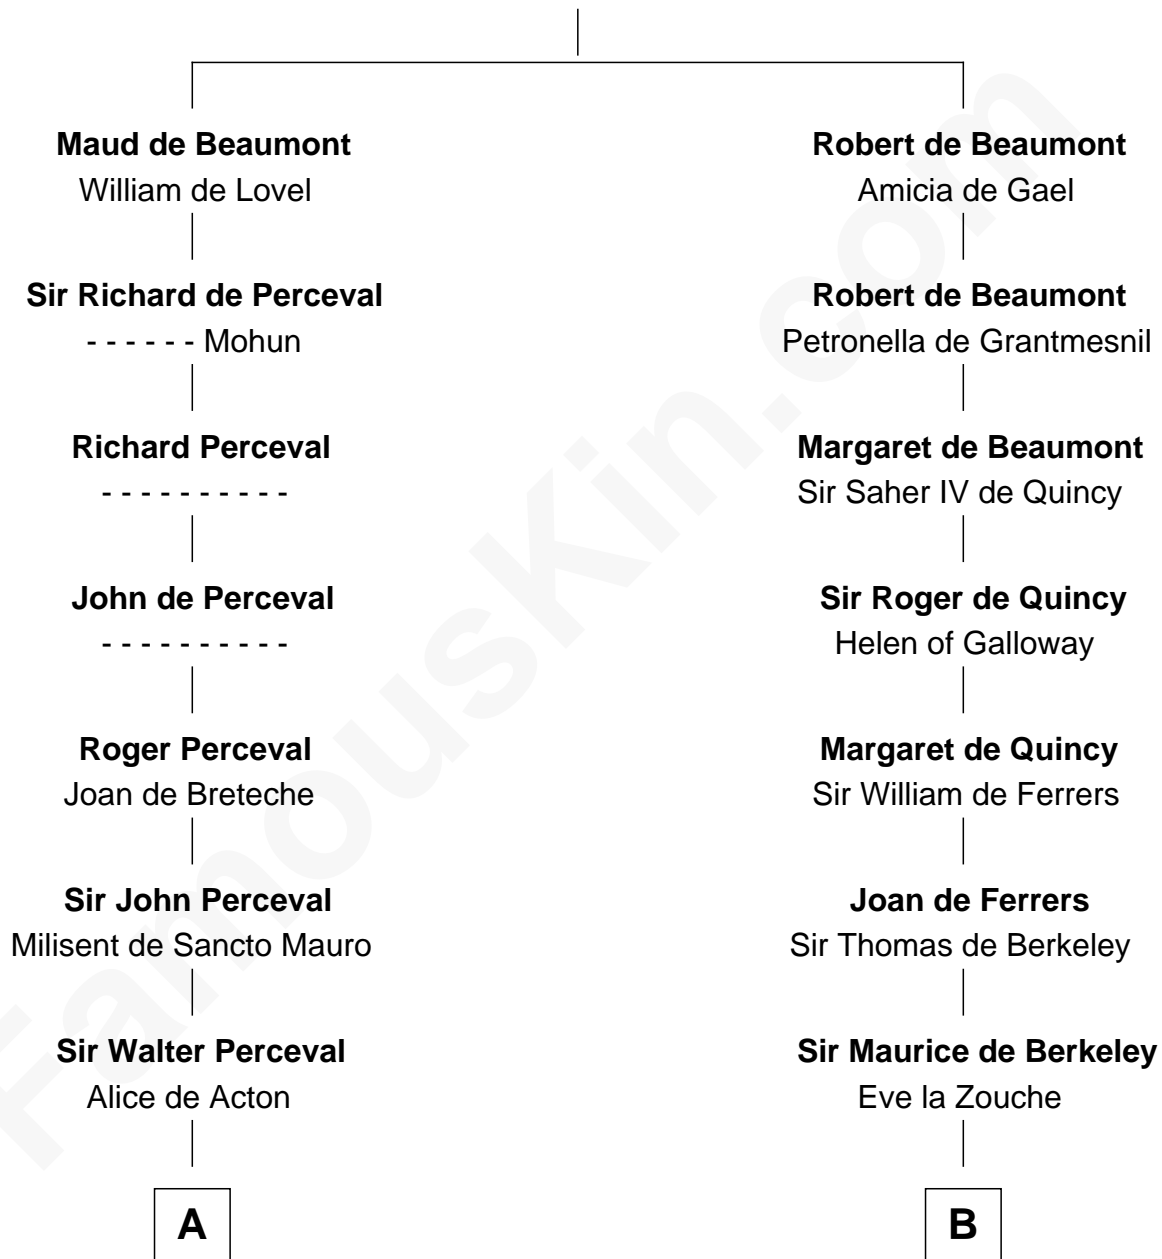

## Relationship Chart of

### Jane (Appleton) Pierce

First Lady of President Franklin Pierce

20th cousin 1 time removed of

### John Langdon

Signer of the U.S. Constitution

**Sir Robert de Beaumont**

Isabel de Vermandois

**C**

**Isaac Appleton**  
Priscilla Baker

**Isaac Appleton**  
Elizabeth Sawyer

**Francis Appleton**  
Elizabeth Hubbard