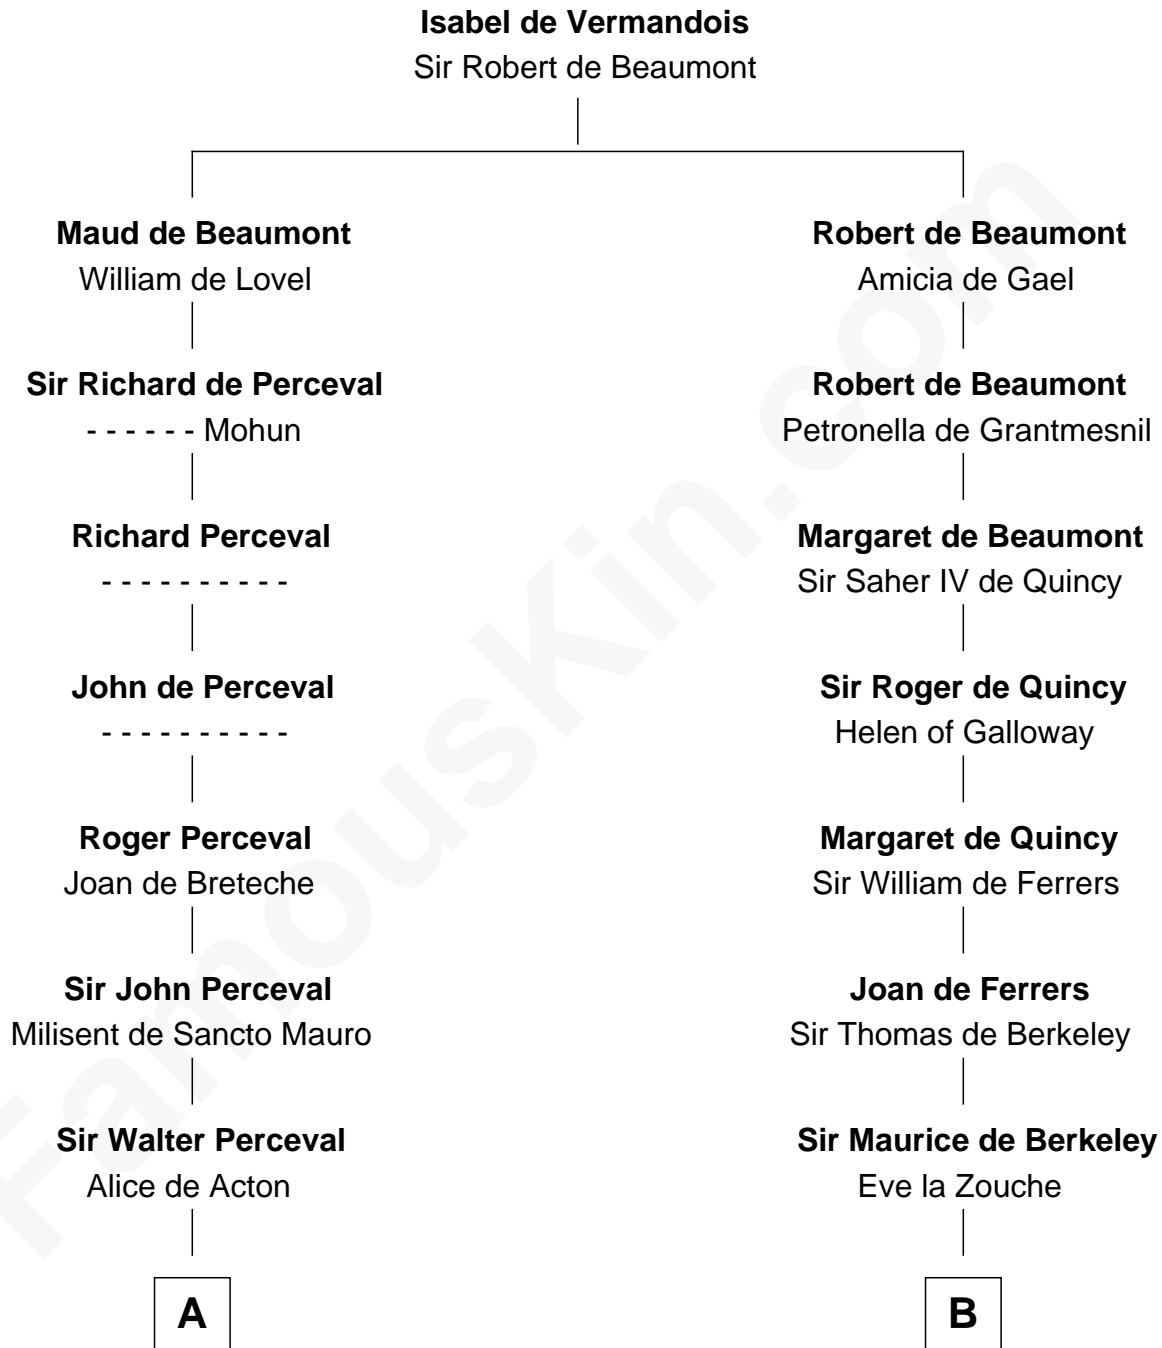

FamousKin.com

Relationship Chart of

Jane (Appleton) Pierce

First Lady of President Franklin Pierce

20th cousin 1 time removed of

John Langdon

Signer of the U.S. Constitution

C

Isaac Appleton
Priscilla Baker

Isaac Appleton
Elizabeth Sawyer

Francis Appleton
Elizabeth Hubbard

Rev. Jesse Appleton
Elizabeth Means

Jane (Appleton) Pierce
First Lady of Franklin Pierce

D

Elizabeth Dudley
Kinsley Hall