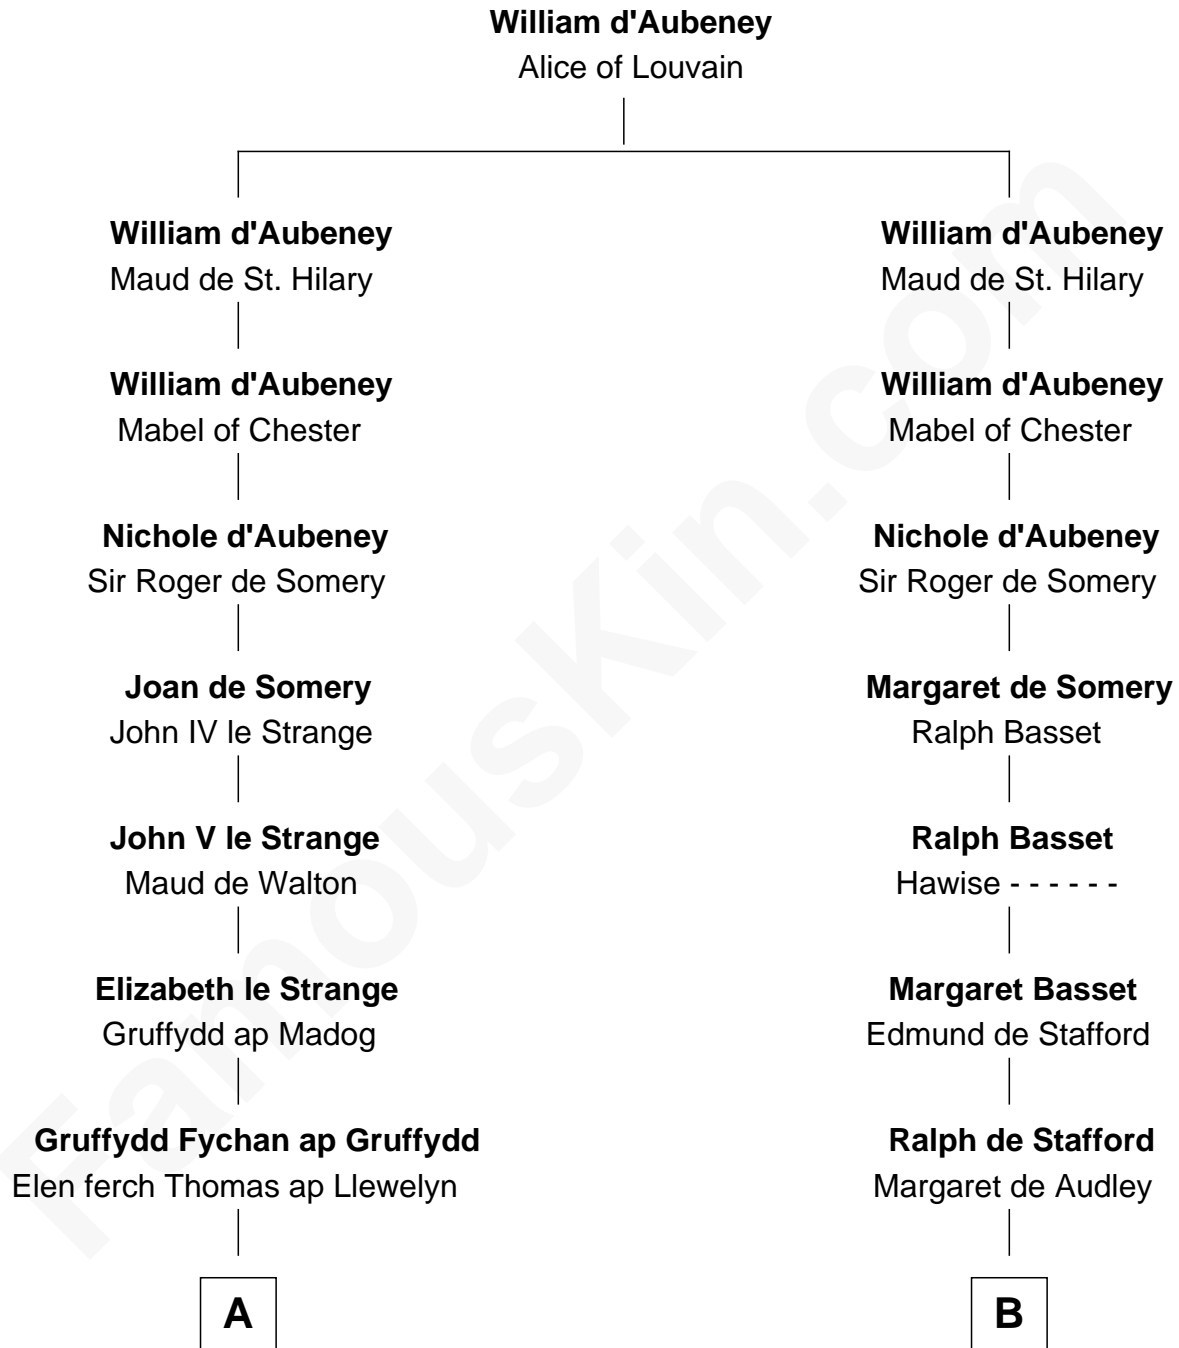

FamousKin.com

Relationship Chart of

Jane (Appleton) Pierce

First Lady of President Franklin Pierce

20th cousin 1 time removed of

John Langdon

Signer of the U.S. Constitution

C

Isaac Appleton
Elizabeth Sawyer

Francis Appleton
Elizabeth Hubbard

Rev. Jesse Appleton
Elizabeth Means

Jane (Appleton) Pierce
First Lady of Franklin Pierce

D

Rev. Samuel Dudley
Elizabeth - - - - -

Elizabeth Dudley
Kinsley Hall