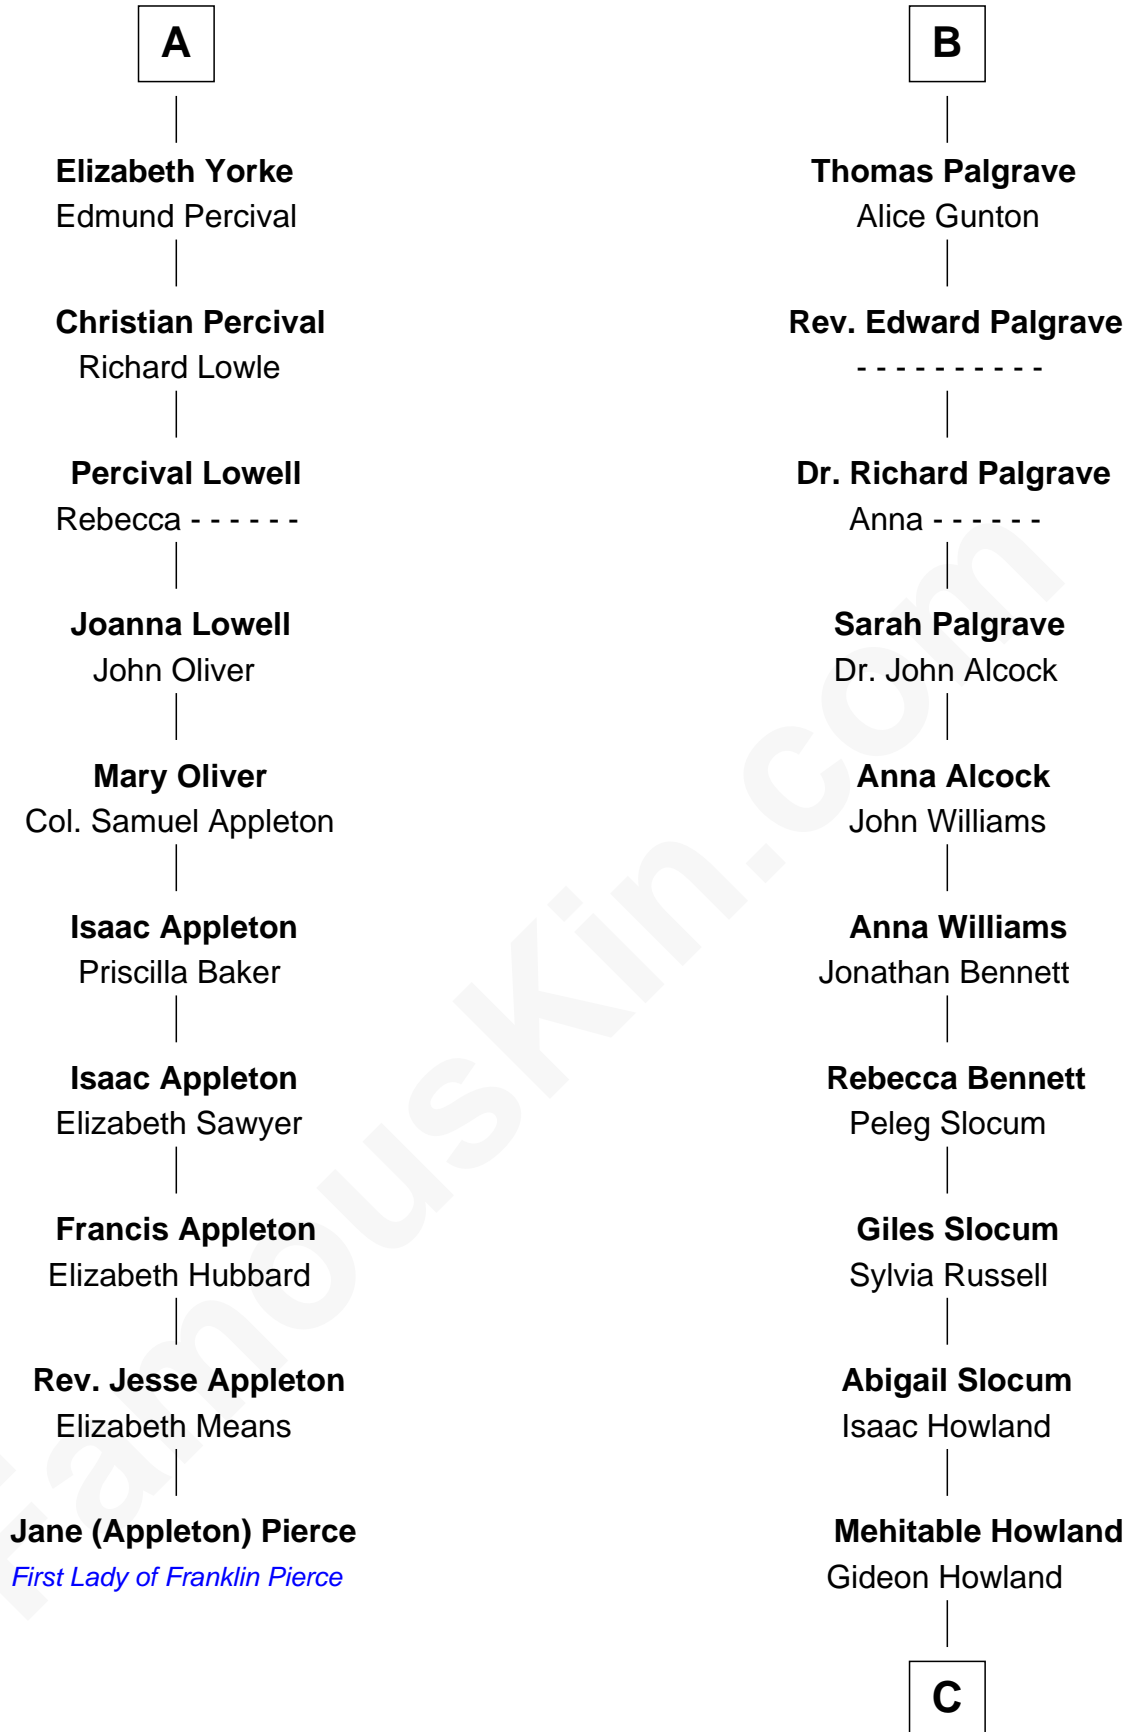

FamousKin.com

Relationship Chart of

Jane (Appleton) Pierce

First Lady of President Franklin Pierce

16th cousin 2 times removed of

Hetty Green

"The Witch of Wall Street"

Humphrey de Bohun
Elizabeth Plantagenet

C

Abby Slocum Howland

Edward Mott Robinson

Hetty Green

"The Witch of Wall Street"

FamousKin.com