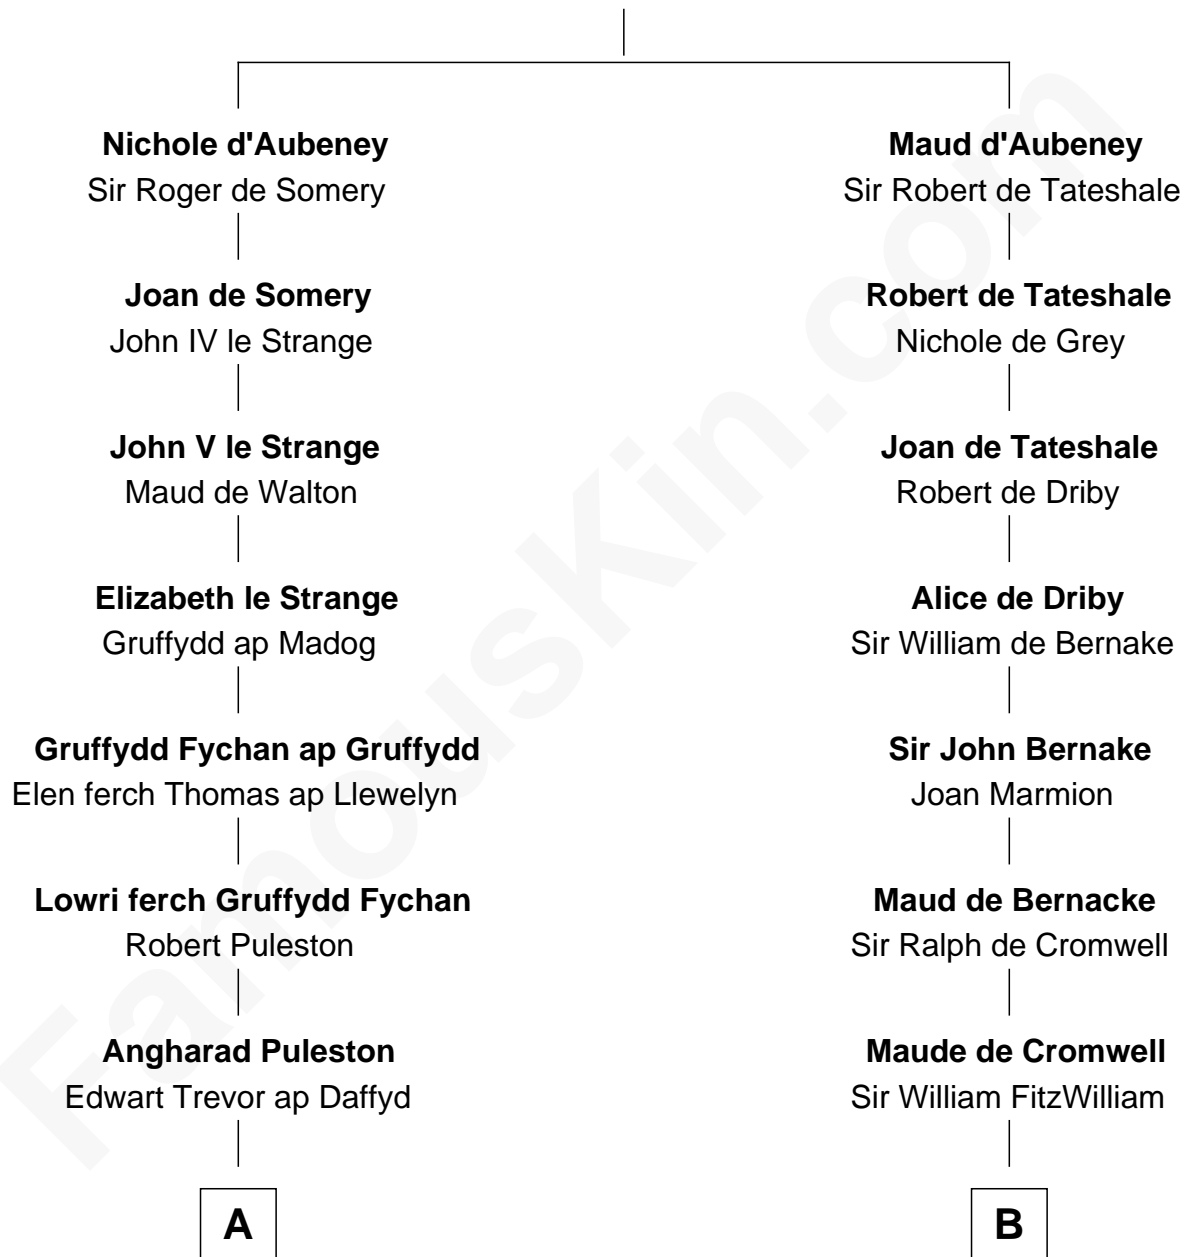

FamousKin.com

Relationship Chart of

Jane (Appleton) Pierce

First Lady of President Franklin Pierce

18th cousin 1 time removed of

John Quincy Adams

6th U.S. President

William d'Aubenev

Mabel of Chester

C

Rev. Jesse Appleton

Elizabeth Means

Jane (Appleton) Pierce

First Lady of Franklin Pierce

D

Elizabeth Quincy