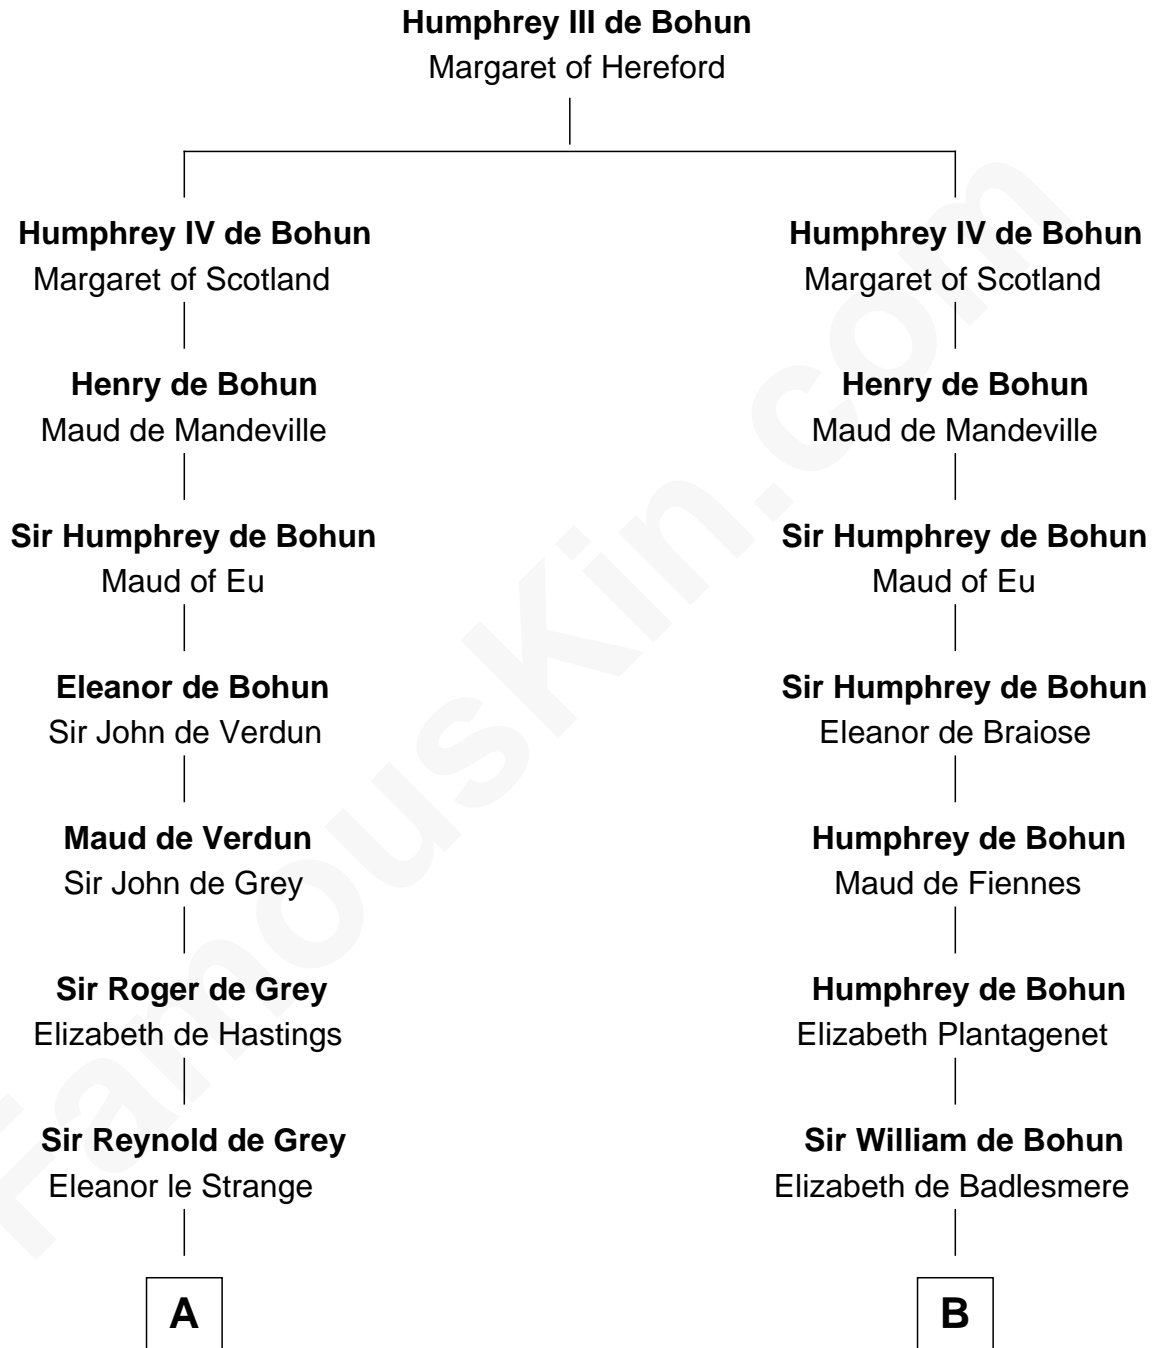

FamousKin.com

Relationship Chart of

Jane (Appleton) Pierce

First Lady of President Franklin Pierce

21st cousin of

Abigail (Smith) Adams

First Lady of President John Adams

C

Sarah Bradstreet
Rev. Richard Hubbard

John Hubbard
Mary Brown

Elizabeth Hubbard
Francis Appleton

Rev. Jesse Appleton
Elizabeth Means

Jane (Appleton) Pierce
First Lady of Franklin Pierce

D

Anna Tyng
Rev. Thomas Shepard