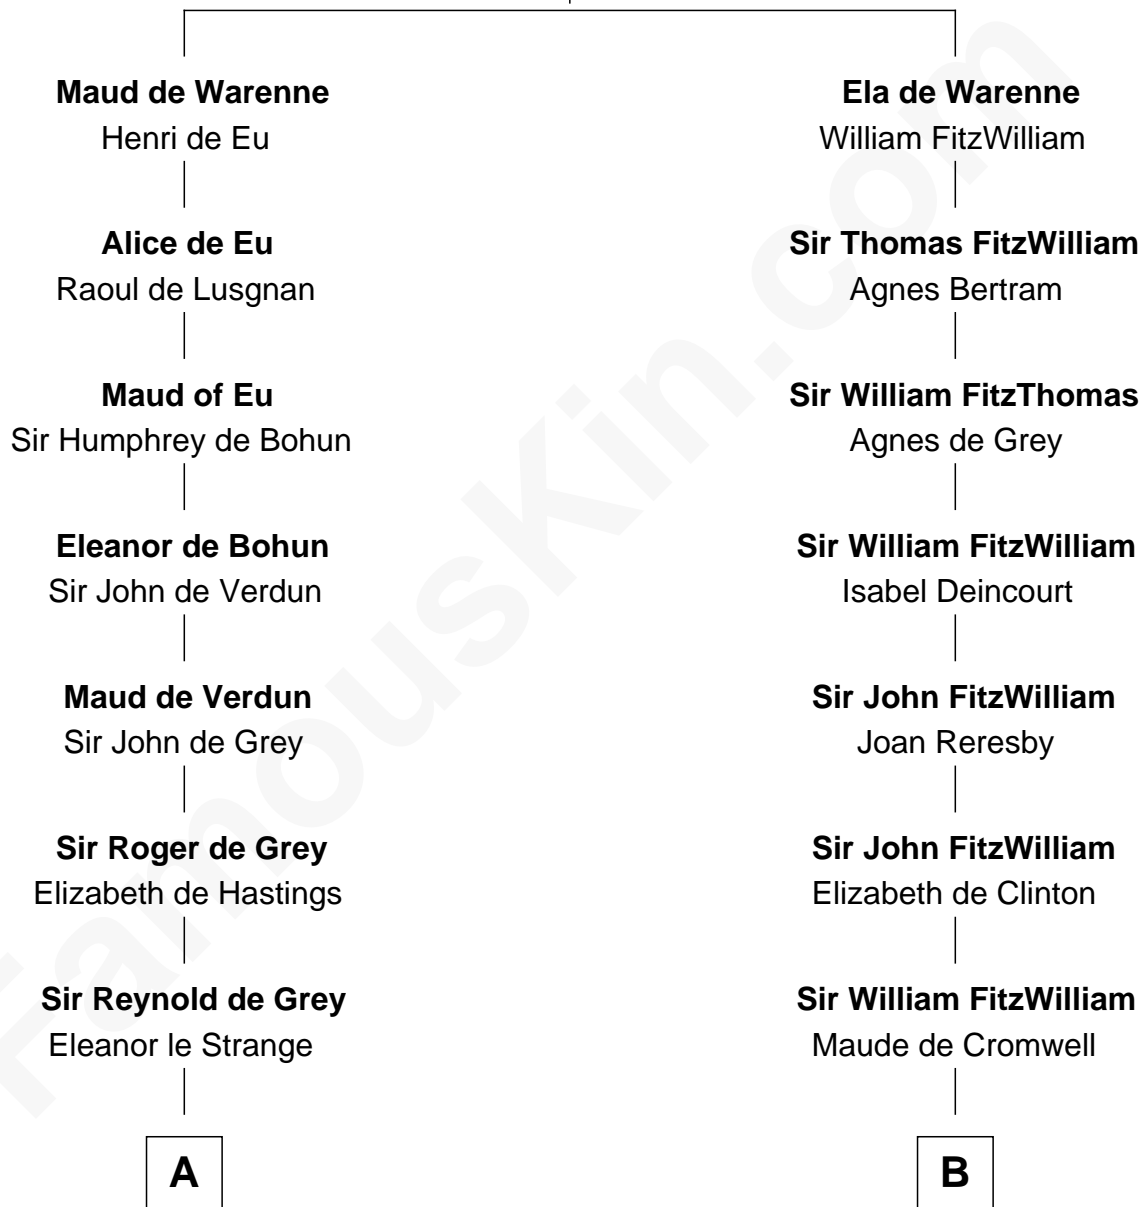

## Relationship Chart of

### Jane (Appleton) Pierce

*First Lady of President Franklin Pierce*

18th cousin 3 times removed of

### Abigail (Smith) Adams

*First Lady of President John Adams*

**Hamelin de Warenne**

Isabel de Warenne

**C**

**Sarah Bradstreet**  
Rev. Richard Hubbard

**John Hubbard**  
Mary Brown

**Elizabeth Hubbard**  
Francis Appleton