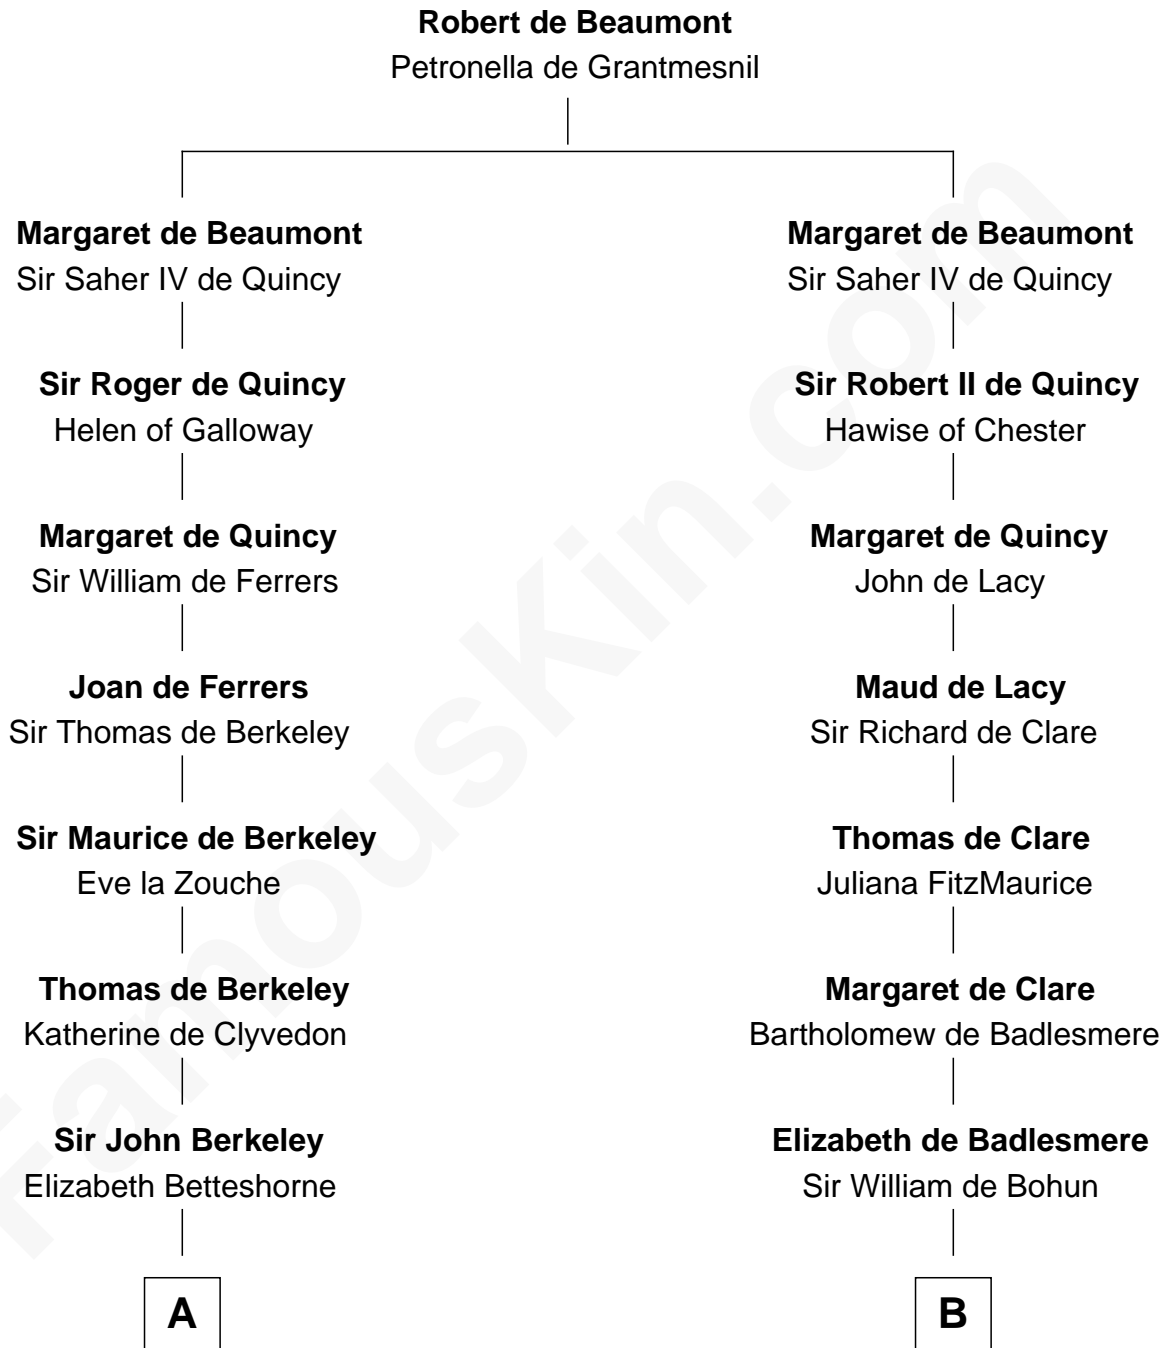

FamousKin.com

Relationship Chart of

Jane (Appleton) Pierce

First Lady of President Franklin Pierce

19th cousin 2 times removed of

Abigail (Smith) Adams

First Lady of President John Adams

C

Elizabeth Hubbard

Francis Appleton

Rev. Jesse Appleton

Elizabeth Means

Jane (Appleton) Pierce

First Lady of Franklin Pierce

D

Anna Tyng