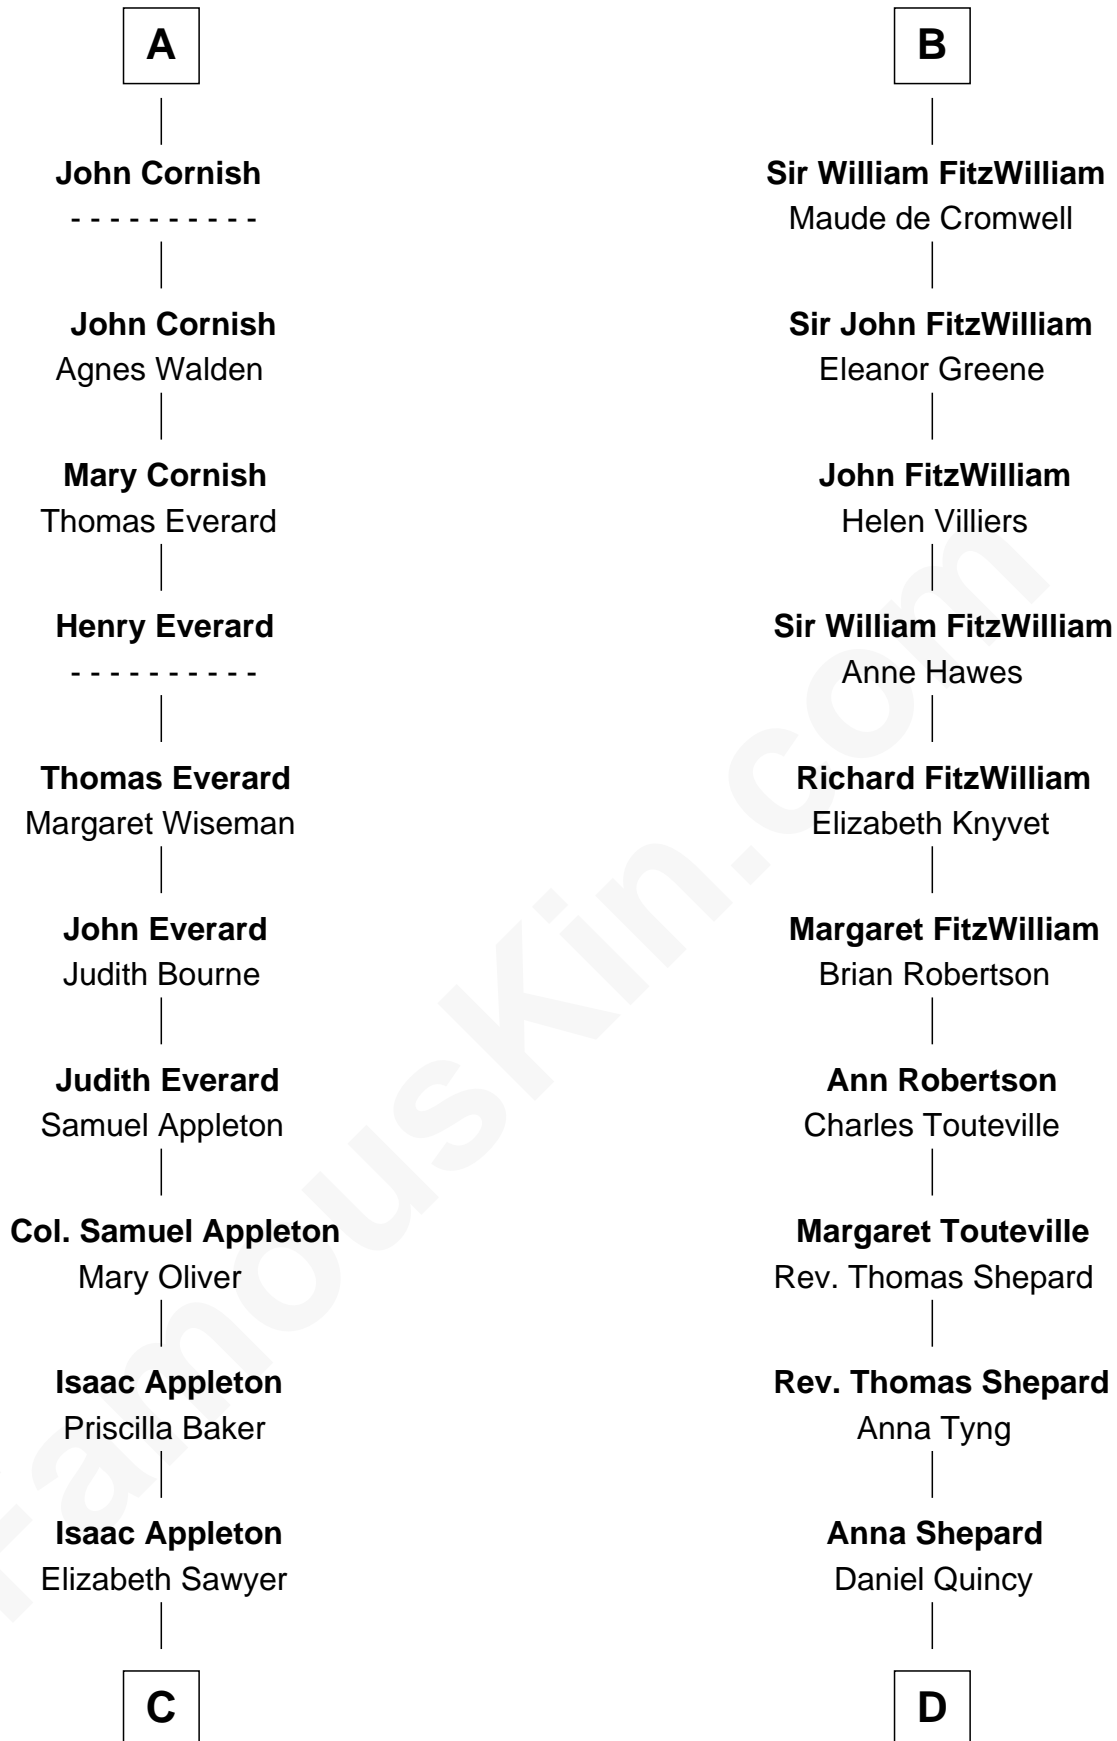

Maud de Lucy
Sir Walter Fitzrobert

Alice Fitzwalter
Gilbert Pecche

Sir Hamon Pecche
Eve -----

Sir Gilbert Pecche
Joan de Creye

Sir Simon Pecche
Agnes Holme

Margaret Pecche
John Hunt

Iodena Hunt
Thomas Cornish

A

Maud de Lucy
Sir Walter Fitzrobert

Robert Fitzwalter
Rohese -----

Sir Walter FitzRobert
Ida Longespee

Ela FitzWalter
William de Odingsells

Ida de Odingsells
John de Clinton

William de Clinton
Julian de Leybourne

Elizabeth de Clinton
Sir John FitzWilliam

B

C

Francis Appleton
Elizabeth Hubbard

Rev. Jesse Appleton
Elizabeth Means

Jane (Appleton) Pierce
First Lady of Franklin Pierce

D

Col John Quincy
Elizabeth Norton