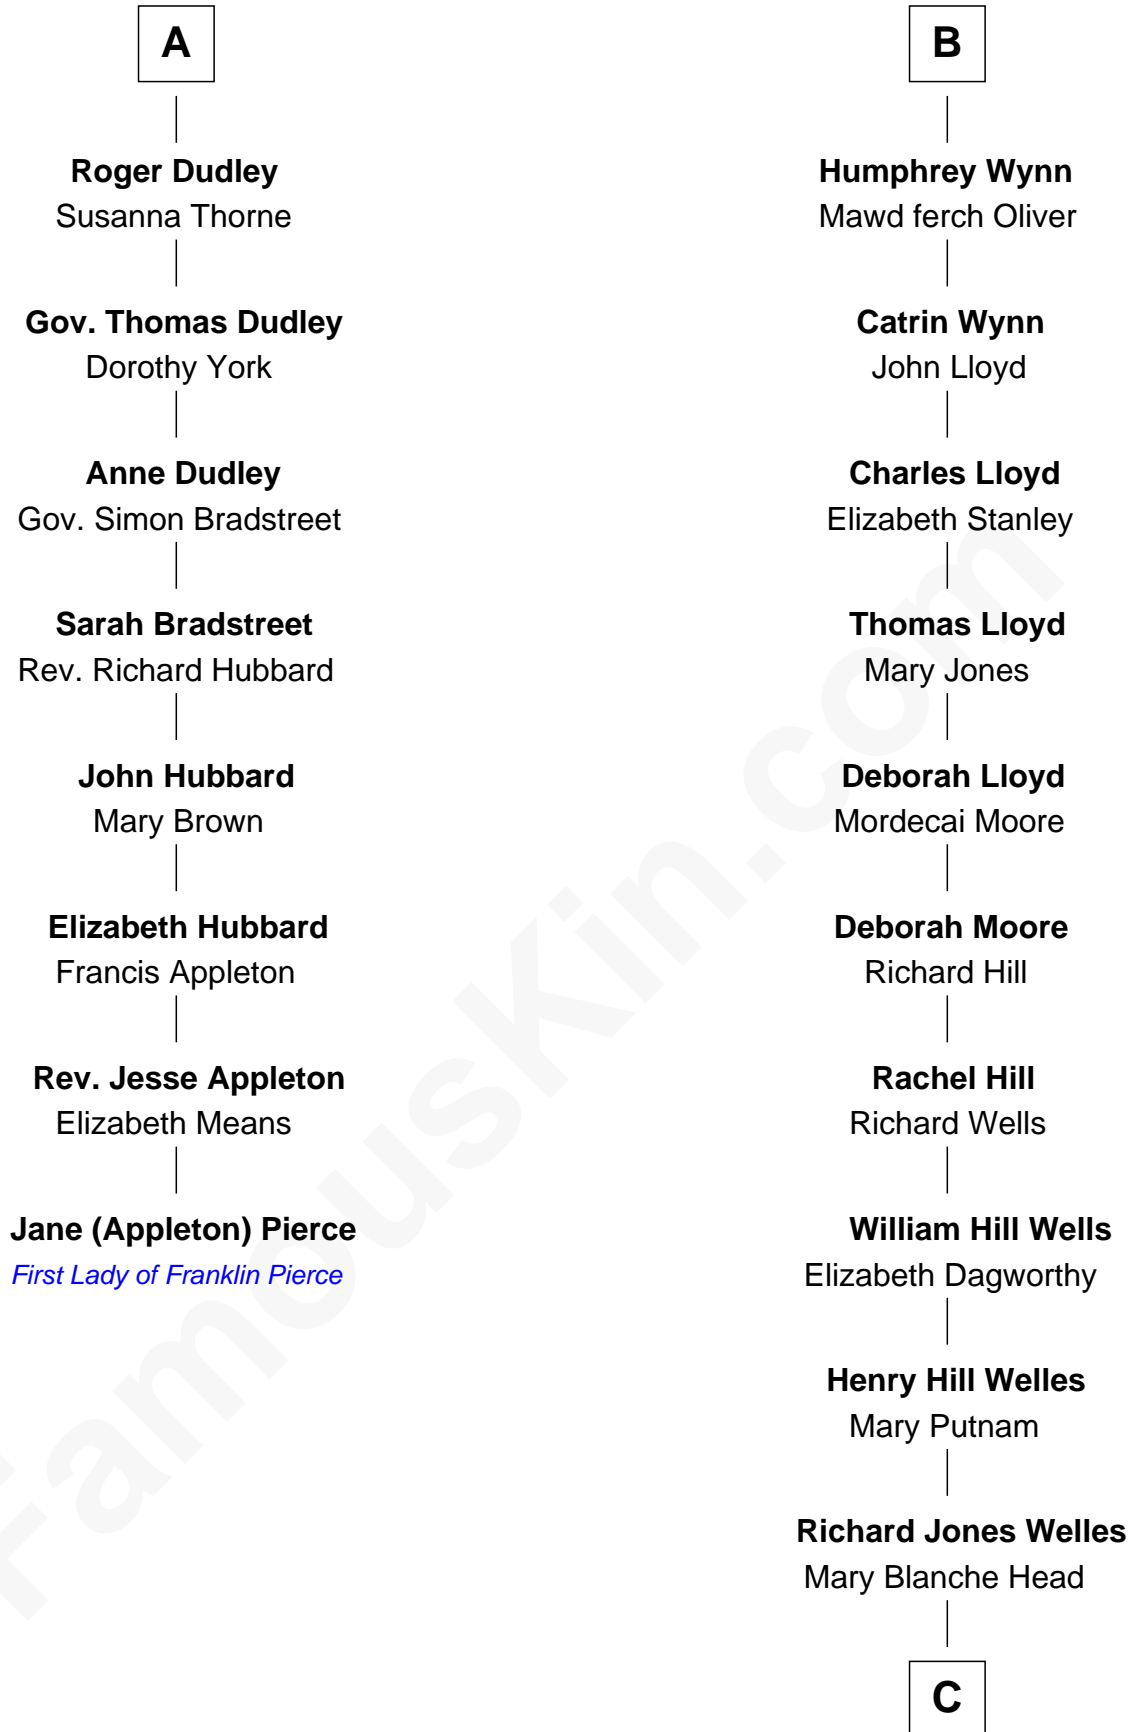

FamousKin.com

Relationship Chart of

Jane (Appleton) Pierce

First Lady of President Franklin Pierce

14th cousin 4 times removed of

Orson Welles

Radio, Stage, and Movie Actor

C