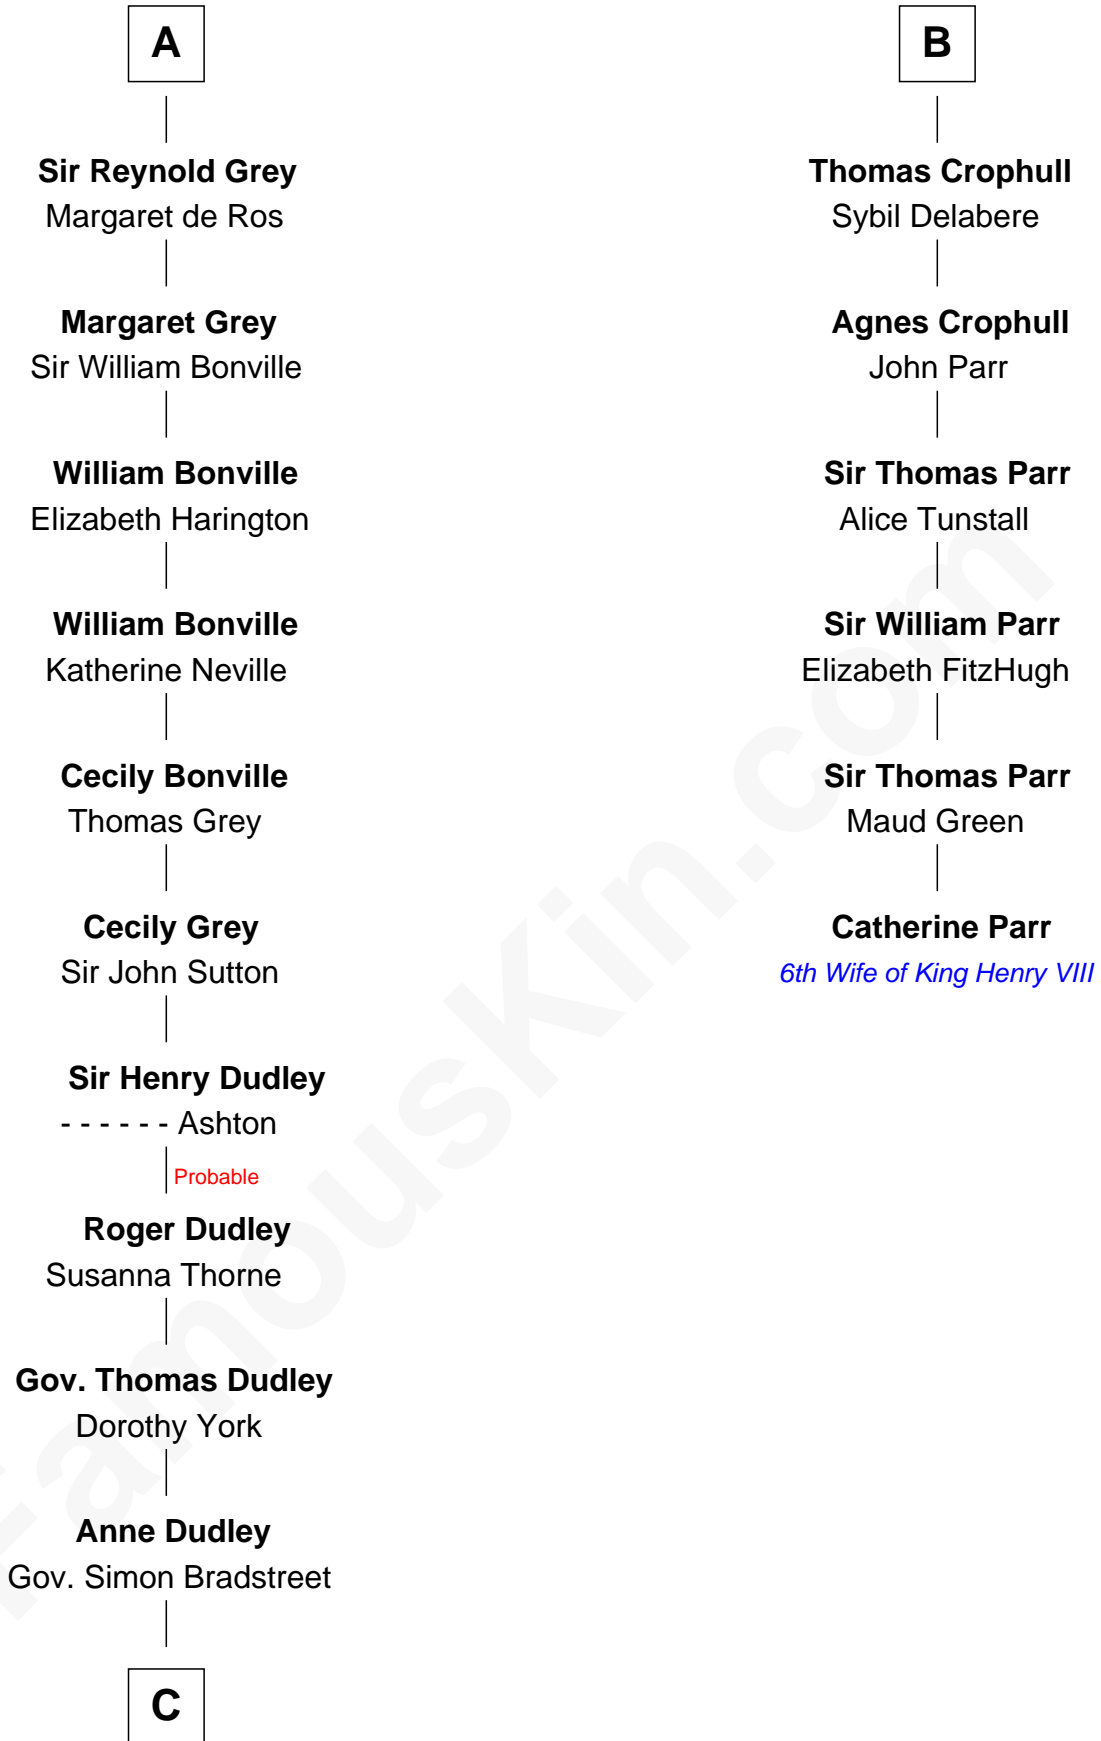

FamousKin.com

Relationship Chart of

Jane (Appleton) Pierce

First Lady of President Franklin Pierce

12th cousin 9 times removed of

Catherine Parr

6th Wife of King Henry VIII

C

Sarah Bradstreet
Rev. Richard Hubbard

John Hubbard
Mary Brown

Elizabeth Hubbard
Francis Appleton

Rev. Jesse Appleton
Elizabeth Means

Jane (Appleton) Pierce
First Lady of Franklin Pierce

FamousKin.com