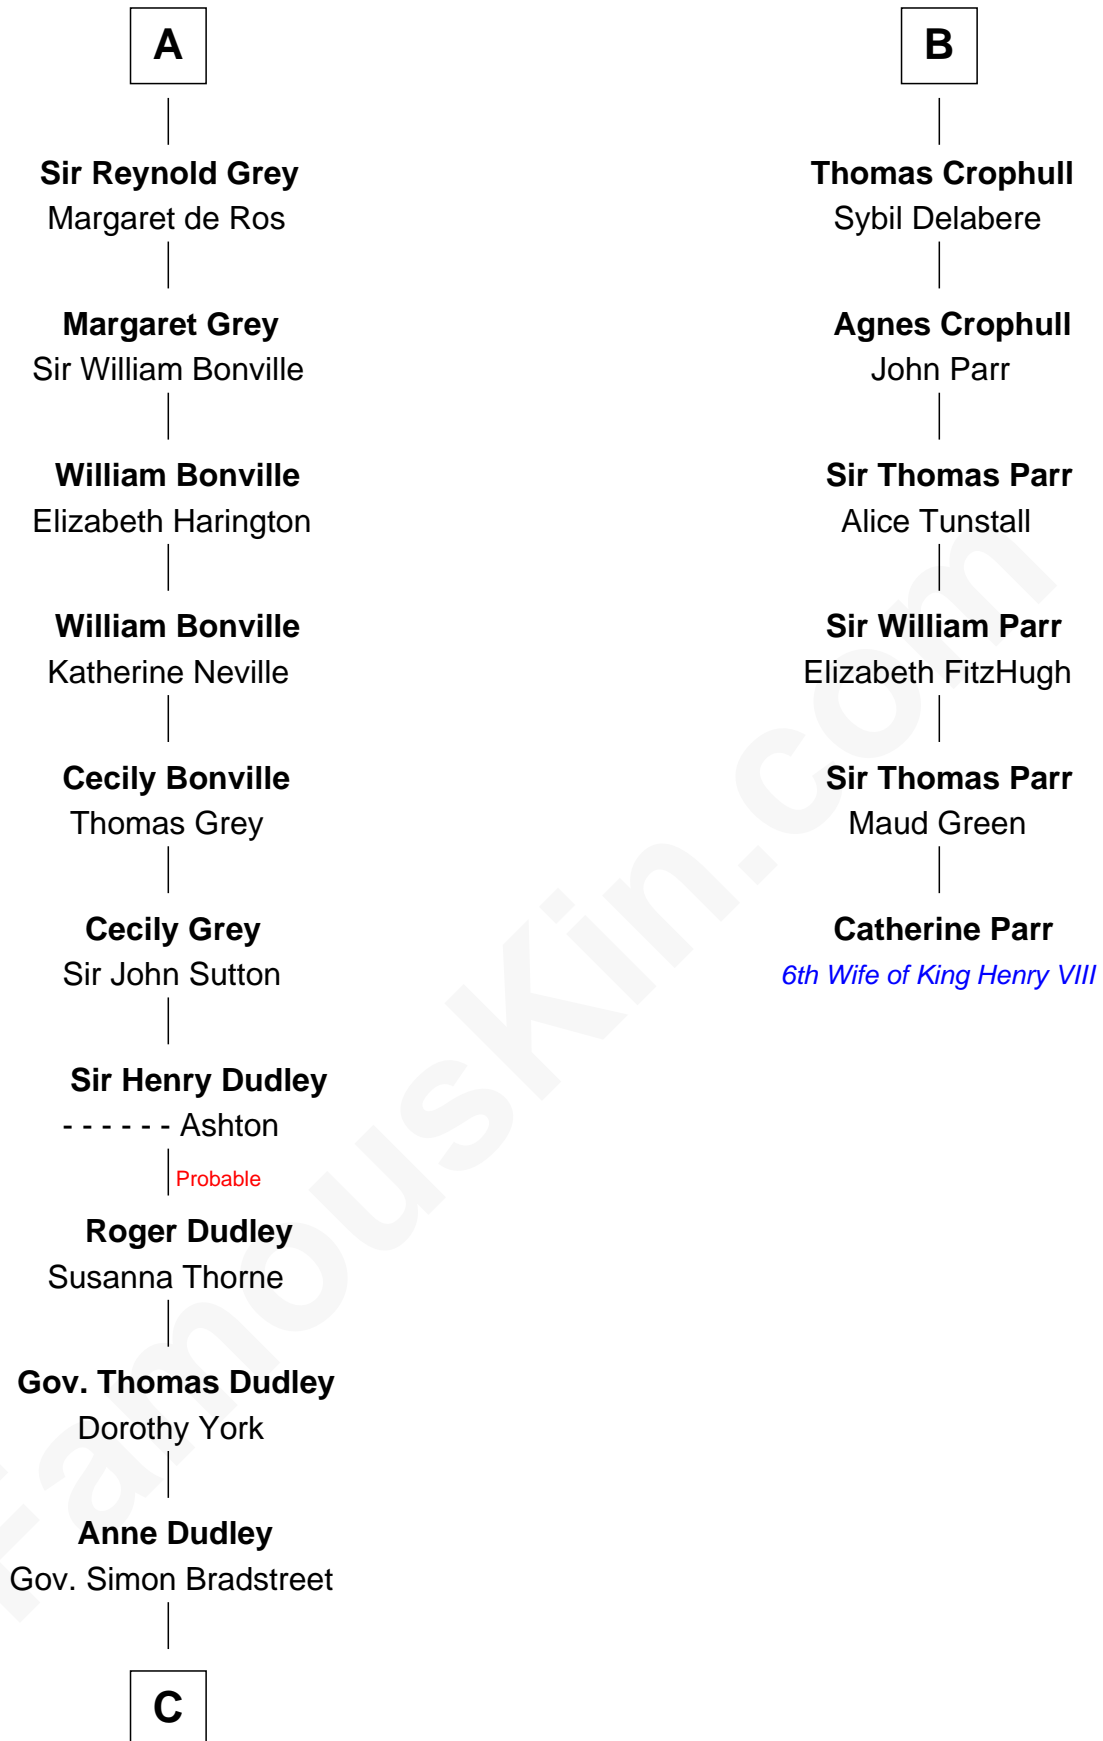

## Relationship Chart of

### Jane (Appleton) Pierce

First Lady of President Franklin Pierce

12th cousin 9 times removed of

**Catherine Parr**

6th Wife of King Henry VIII

**William de Say**

-----

**C**

—  
**Sarah Bradstreet**  
Rev. Richard Hubbard

—  
**John Hubbard**  
Mary Brown

—  
**Elizabeth Hubbard**  
Francis Appleton

—  
**Rev. Jesse Appleton**  
Elizabeth Means

—  
**Jane (Appleton) Pierce**  
*First Lady of Franklin Pierce*