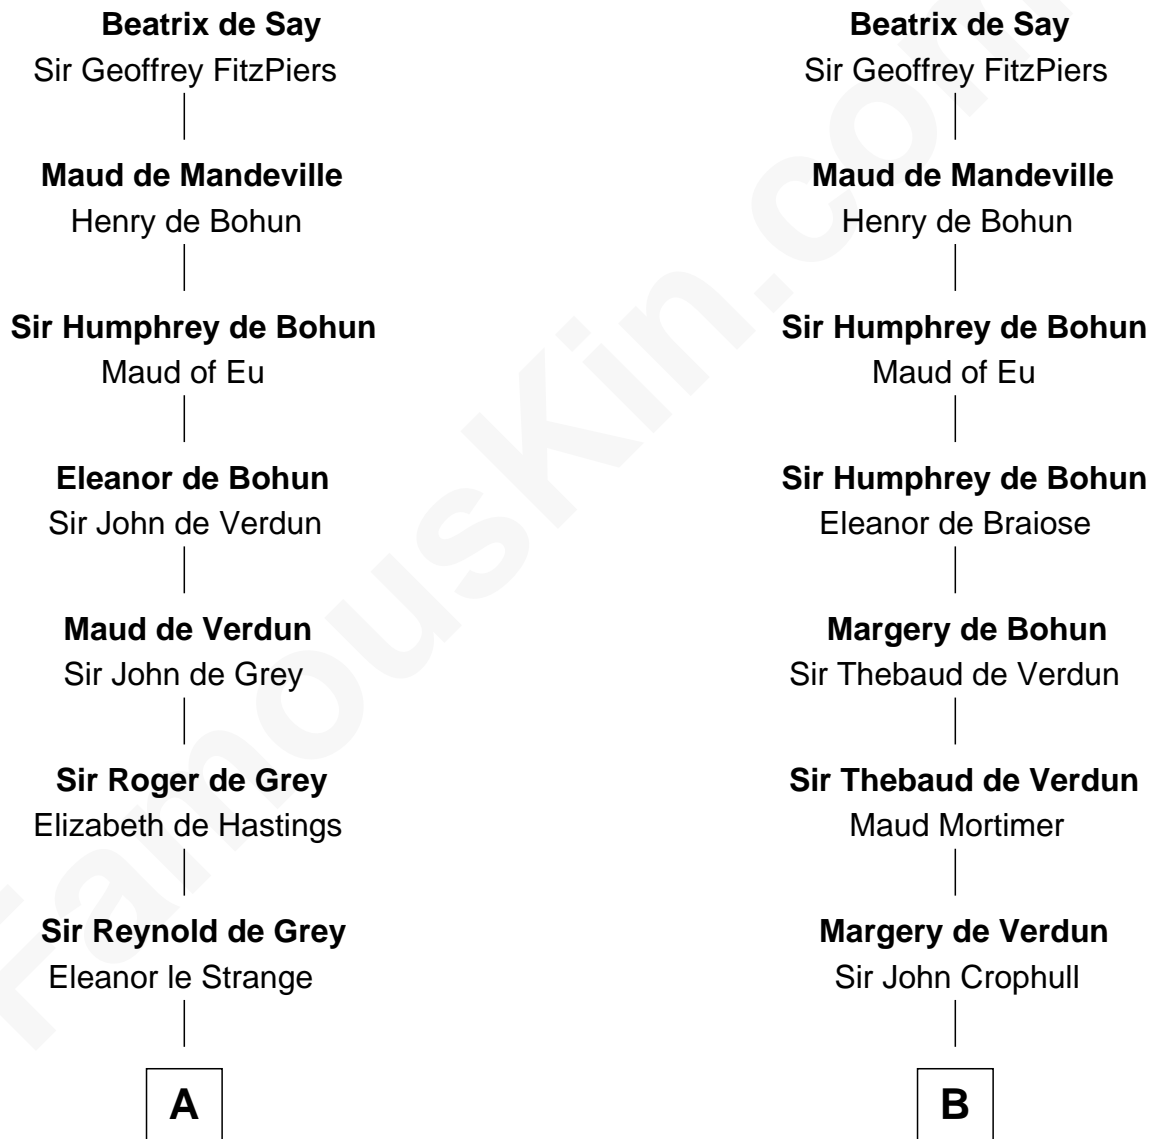

## Relationship Chart of

### Jane (Appleton) Pierce

First Lady of President Franklin Pierce

12th cousin 9 times removed of

**Catherine Parr**

6th Wife of King Henry VIII

**William de Say**

-----

**C**

—  
**Sarah Bradstreet**  
Rev. Richard Hubbard

—  
**John Hubbard**  
Mary Brown

—  
**Elizabeth Hubbard**  
Francis Appleton

—  
**Rev. Jesse Appleton**  
Elizabeth Means

—  
**Jane (Appleton) Pierce**  
*First Lady of Franklin Pierce*