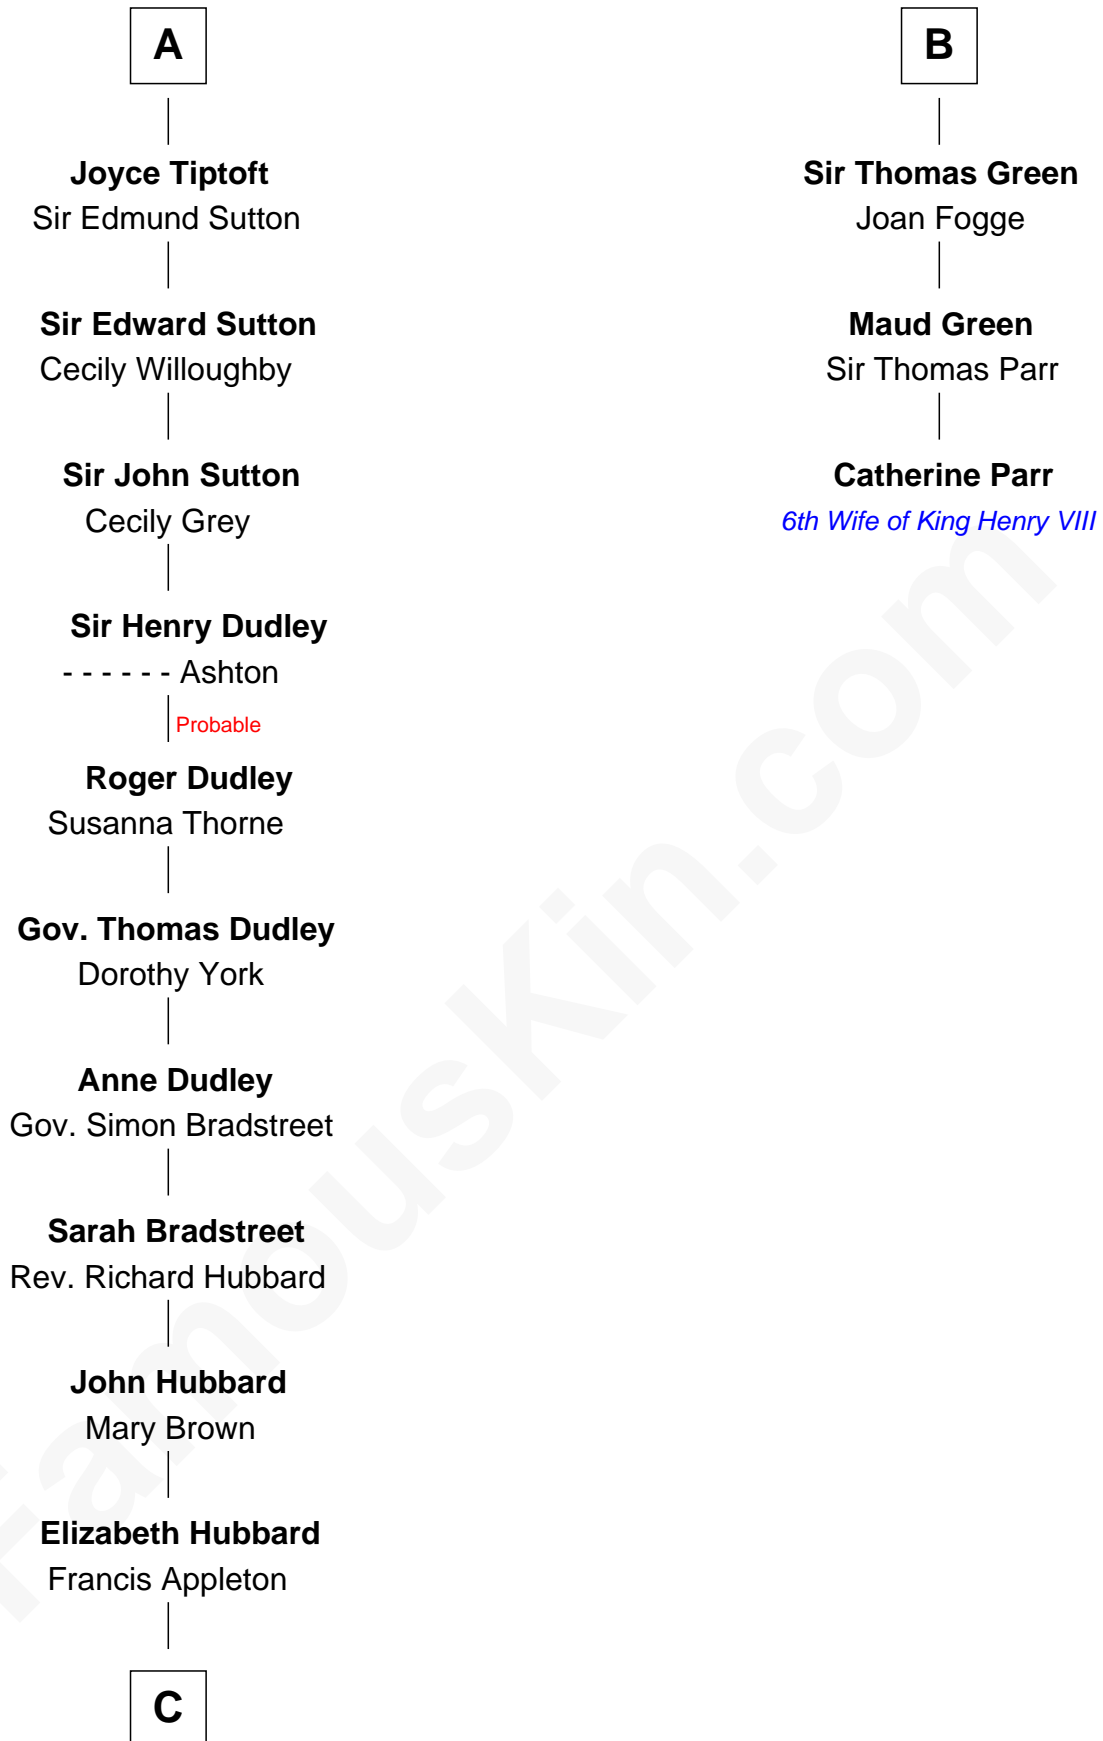

FamousKin.com

Relationship Chart of

Jane (Appleton) Pierce

First Lady of President Franklin Pierce

9th cousin 9 times removed of

Catherine Parr

6th Wife of King Henry VIII

Sir John FitzGeoffrey

Isabel le Bigod

C

—
Rev. Jesse Appleton

Elizabeth Means

—
Jane (Appleton) Pierce

First Lady of Franklin Pierce

FamousKin.com