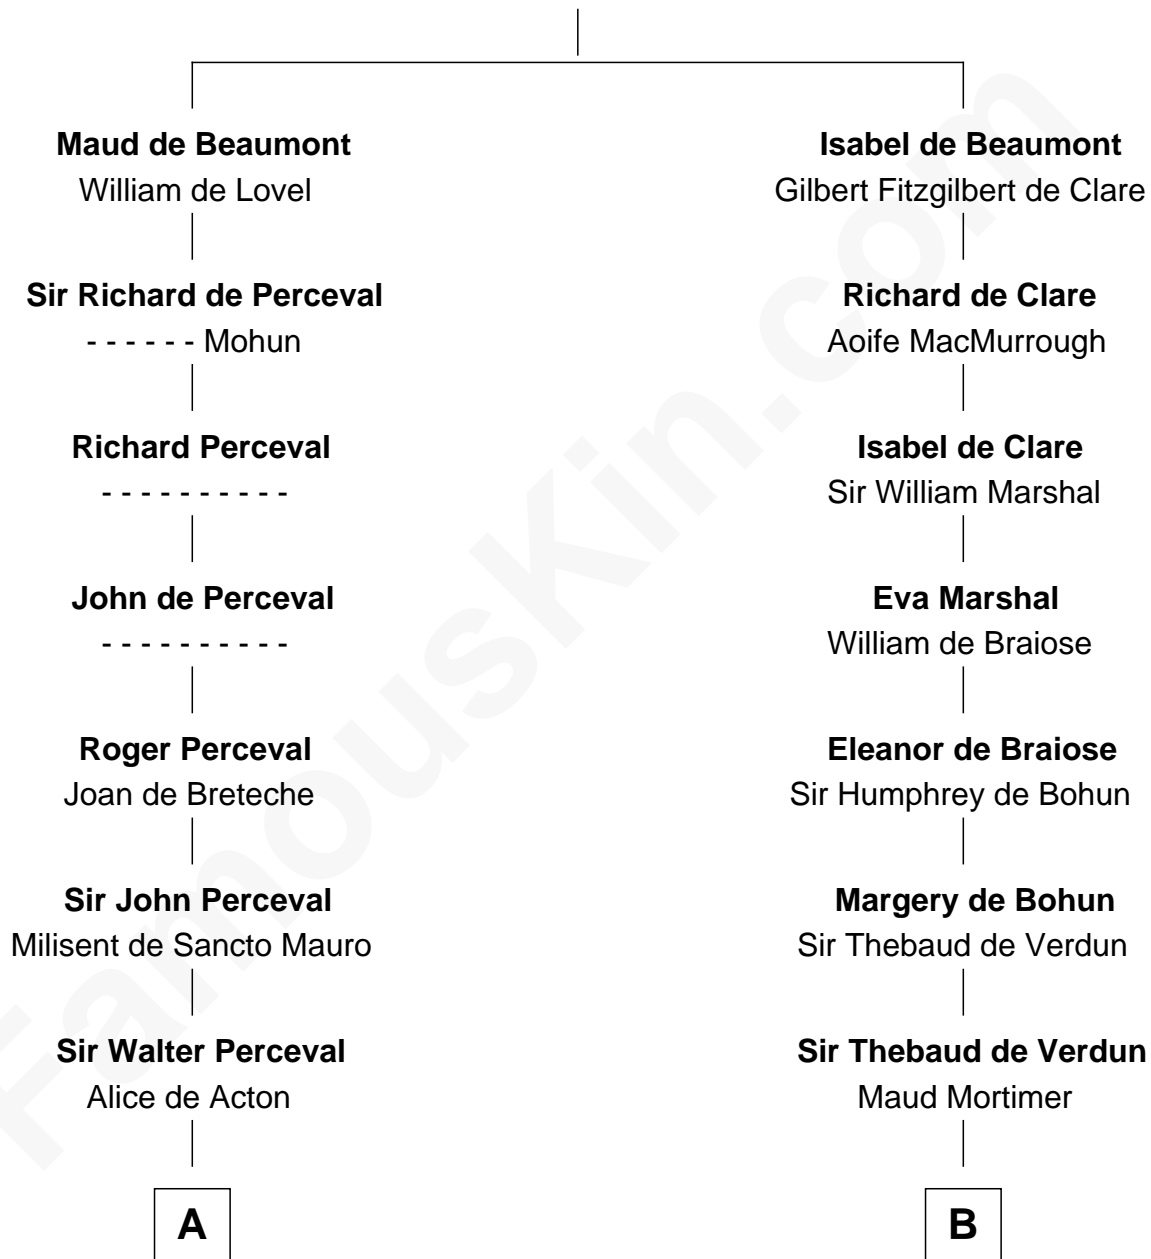

FamousKin.com

Relationship Chart of

Jane (Appleton) Pierce

First Lady of President Franklin Pierce

13th cousin 8 times removed of

Catherine Parr

6th Wife of King Henry VIII

Sir Robert de Beaumont

Isabel de Vermandois

C

Isaac Appleton

Priscilla Baker

Isaac Appleton

Elizabeth Sawyer

Francis Appleton

Elizabeth Hubbard

Rev. Jesse Appleton

Elizabeth Means

Jane (Appleton) Pierce

First Lady of Franklin Pierce

FamousKin.com